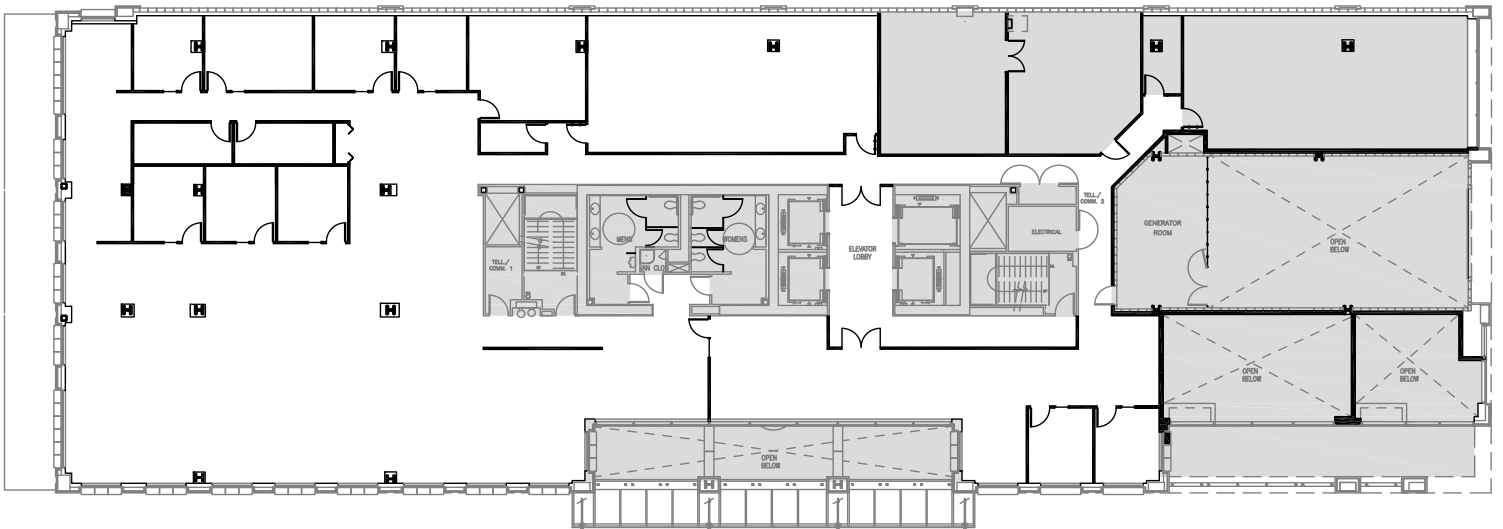

Schedule a Tour
206-467-7600

FOR LEASE

FIFTH & JACKSON

315 Fifth Avenue S.
Seattle, WA 98104

2nd FLOOR

Rentable square feet: 10,763

Available Leased

N >