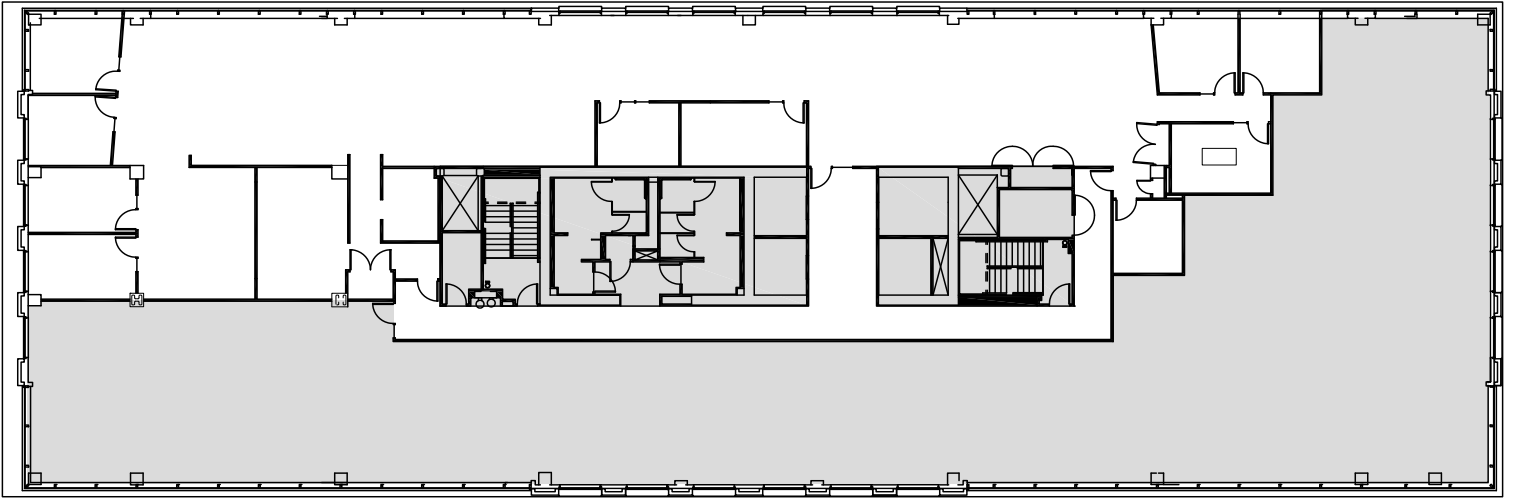

Schedule a Tour
206-467-7600

FOR LEASE

FIFTH & JACKSON

315 Fifth Avenue S.
Seattle, WA 98104

EIGHTH FLOOR

Rentable square feet: 7,217

Available Leased

N >