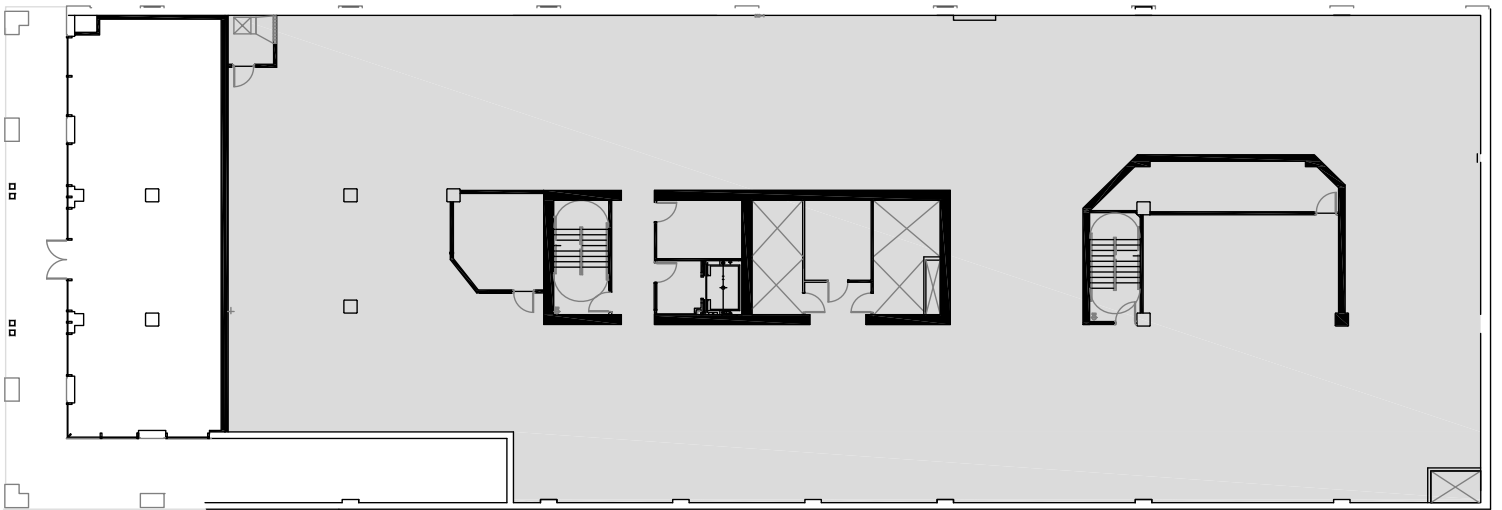

Schedule a Tour
206-467-7600

FOR LEASE

FIFTH & JACKSON

315 Fifth Avenue S.
Seattle, WA 98104

FLOOR P1

Rentable square feet: 1,657

Available Leased

N >