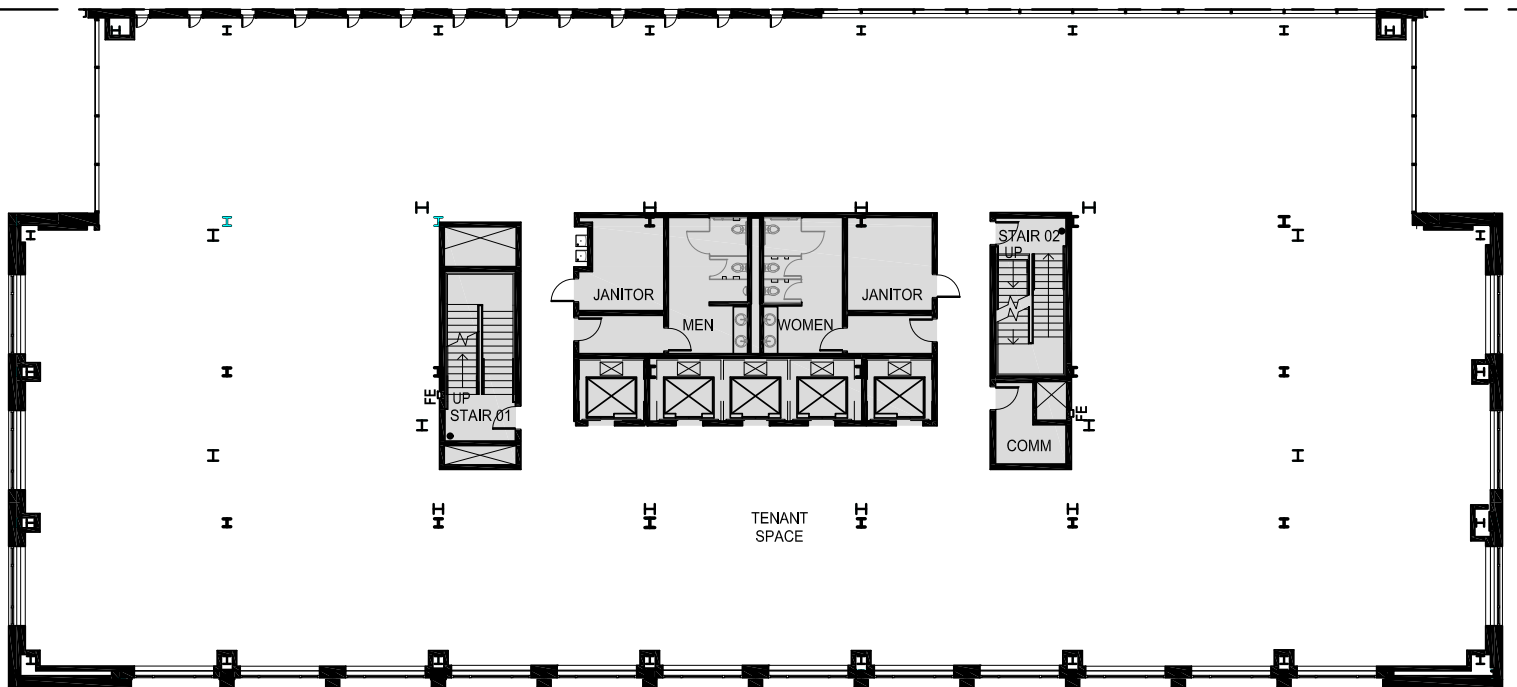

Schedule a Tour
206-467-7600

FOR LEASE

Federal Reserve Building

1015 Second Ave
Seattle, WA 98104

3RD FLOOR

Rentable square feet: 18,240

Available Leased

N >