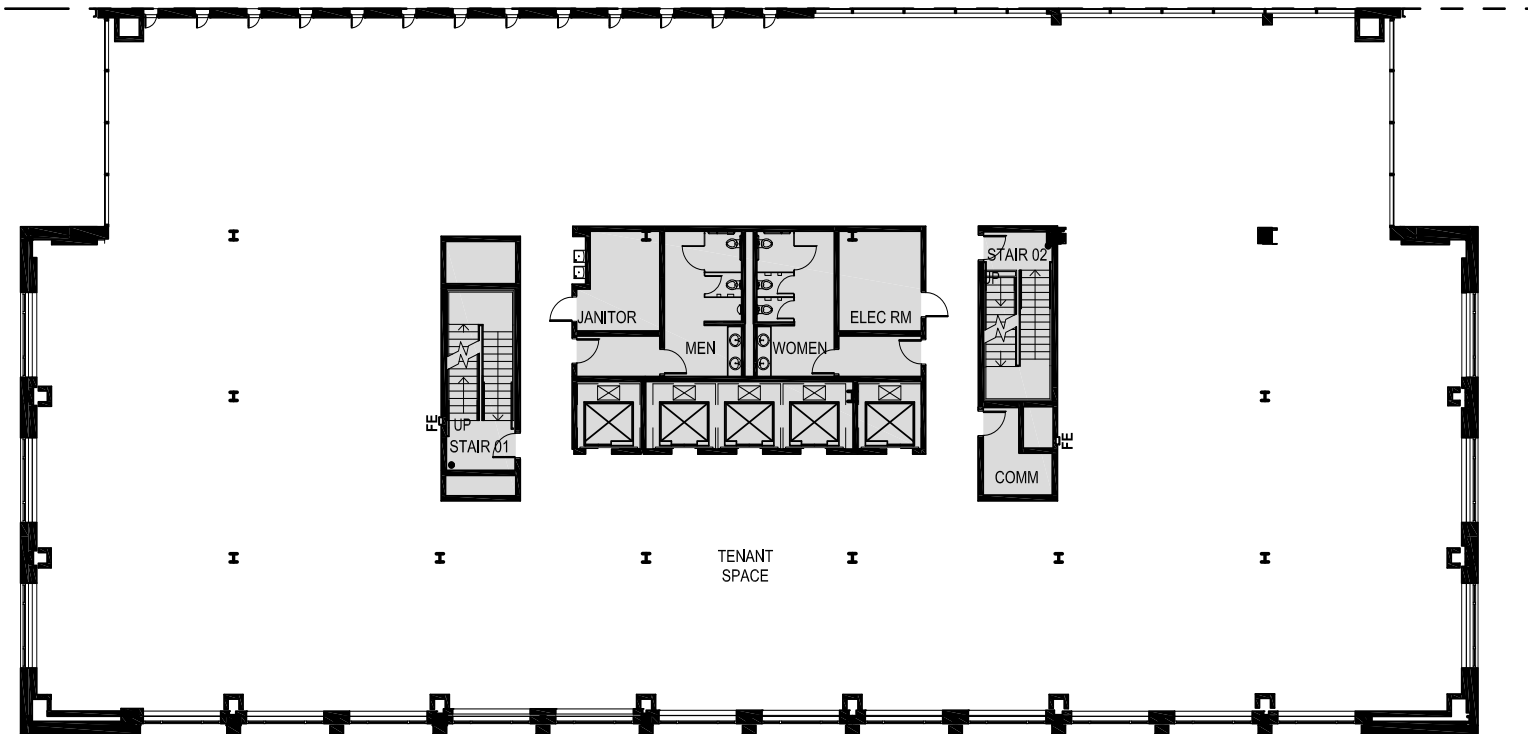

Schedule a Tour
206-467-7600

FOR LEASE

Federal Reserve Building

1015 Second Ave
Seattle, WA 98104

4th FLOOR

Rentable square feet: 18,248

Available Leased

N >