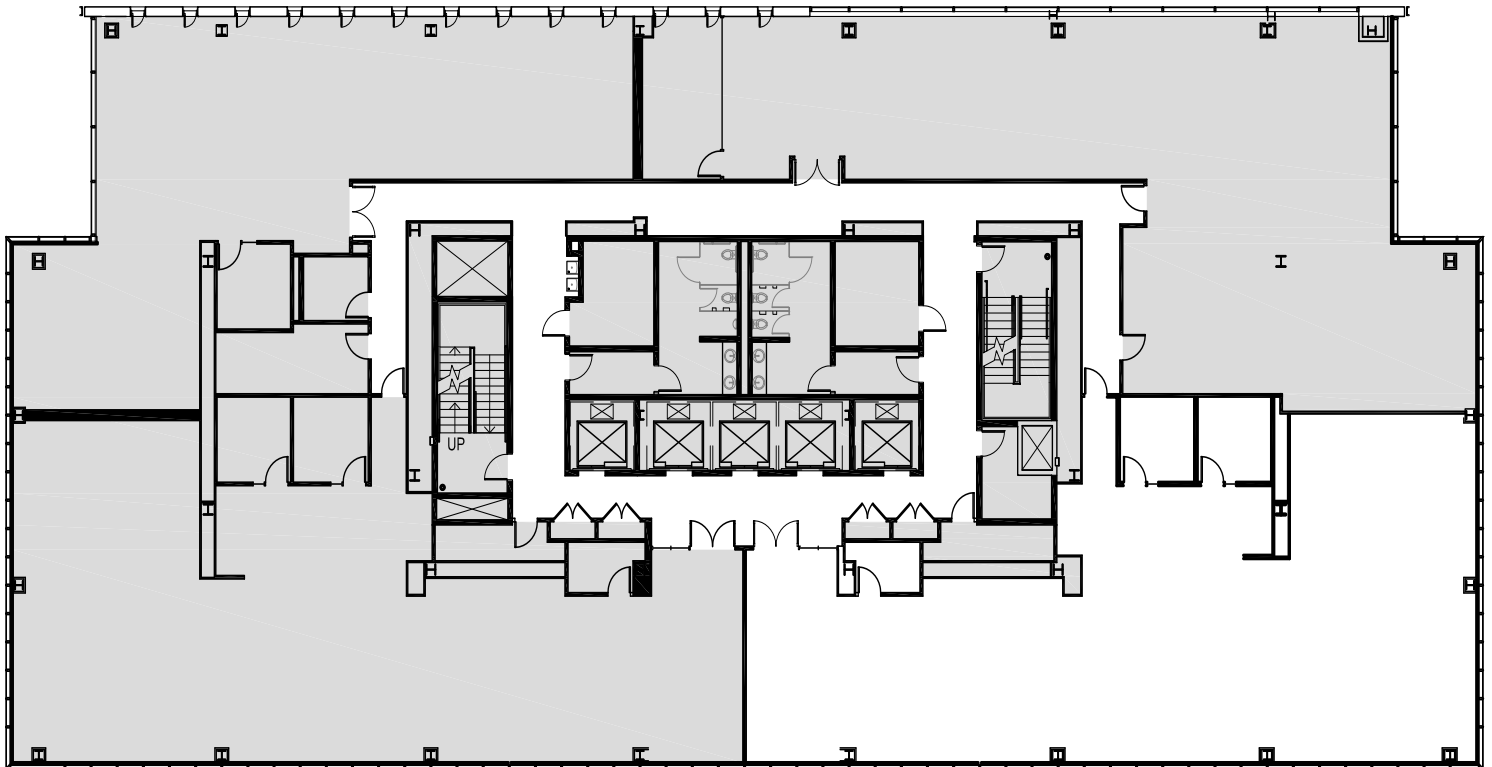

Schedule a Tour
206-467-7600

FOR LEASE

Federal Reserve Building

1015 Second Ave
Seattle, WA 98104

8th FLOOR

Rentable square feet: 5,087

Available Leased

N >