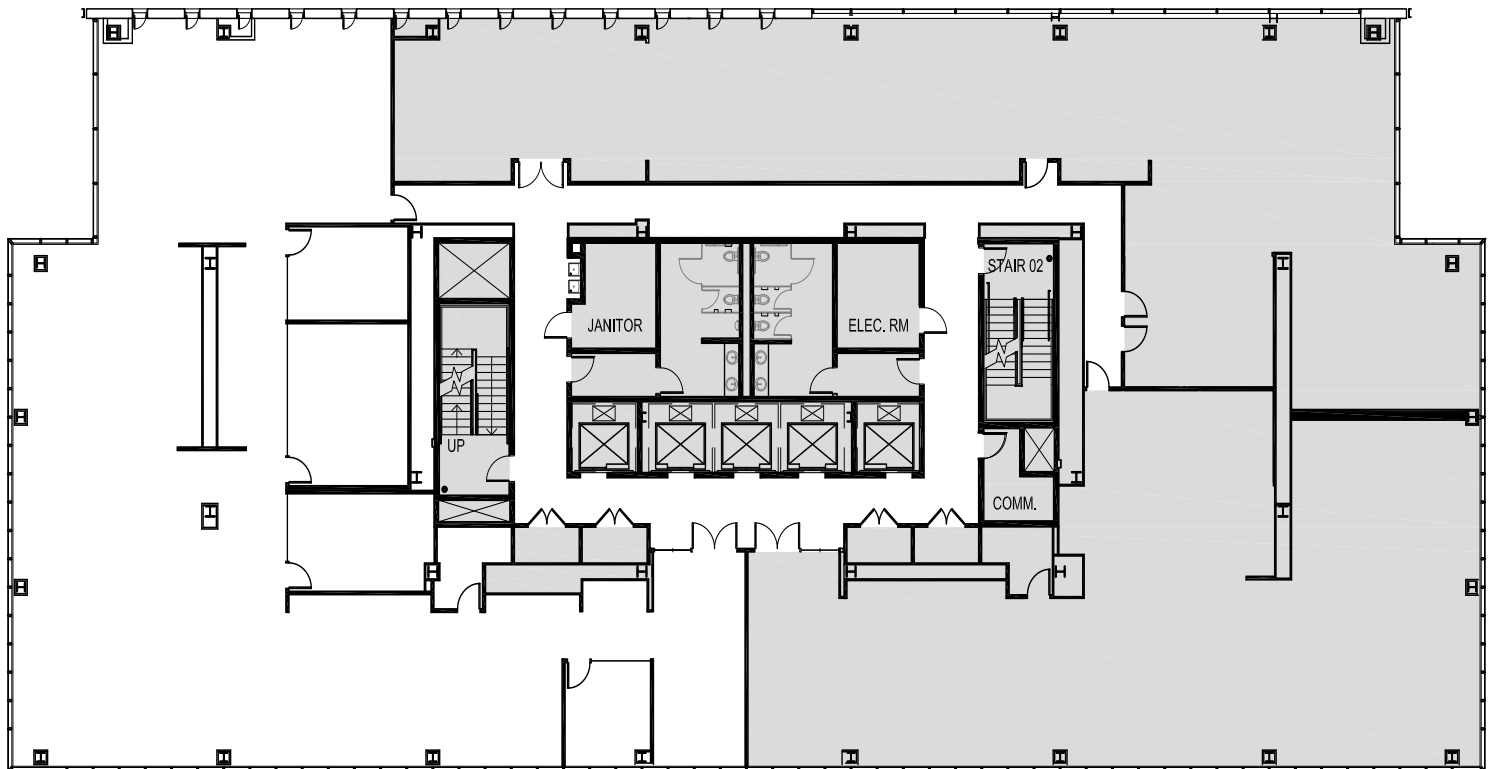

Schedule a Tour
206-467-7600

FOR LEASE

Federal Reserve Building

1015 Second Ave
Seattle, WA 98104

9th FLOOR

Rentable square feet: 8,160

Available Leased

N >