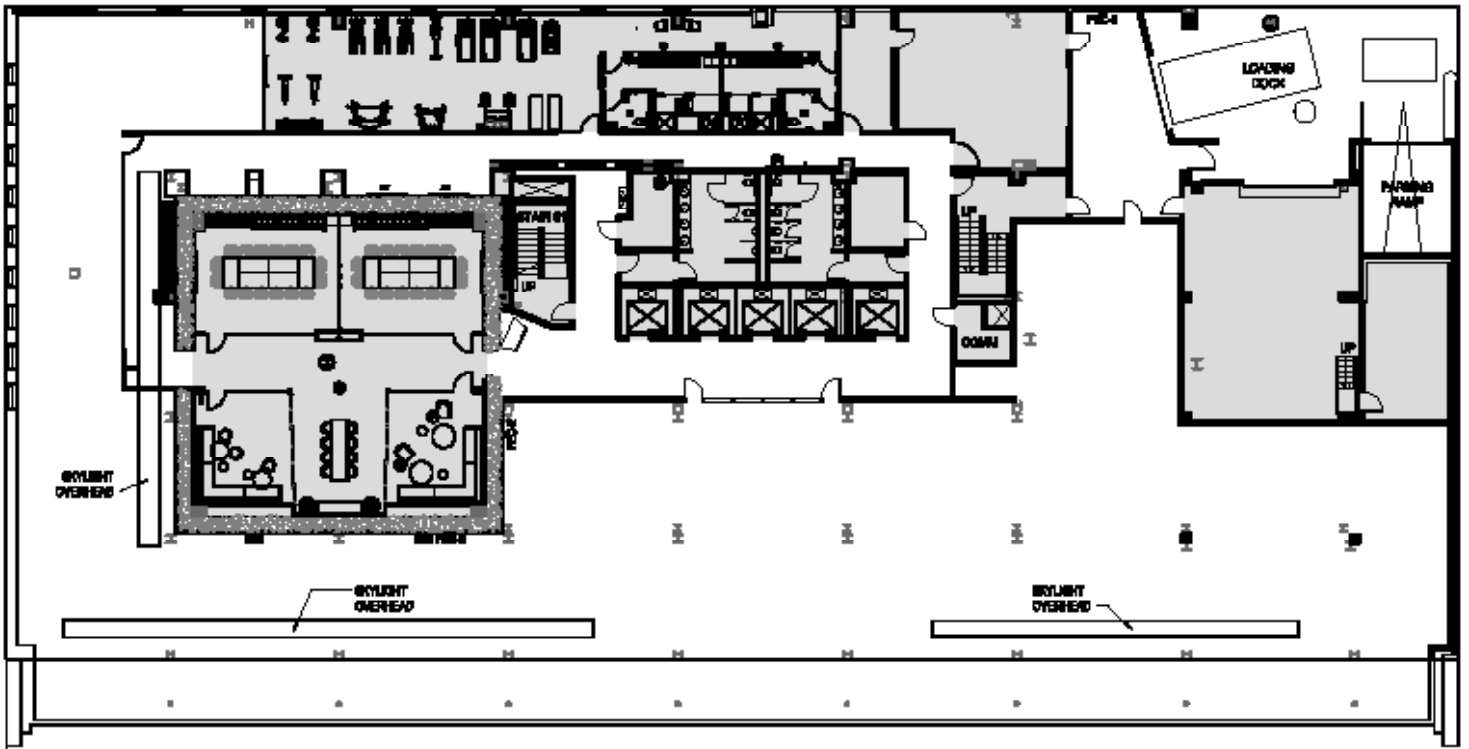

Schedule a Tour
206-467-7600

FOR LEASE

Federal Reserve Building

1015 Second Ave
Seattle, WA 98104

LEVEL A

Rentable square feet: 16,688

Available Leased

N >