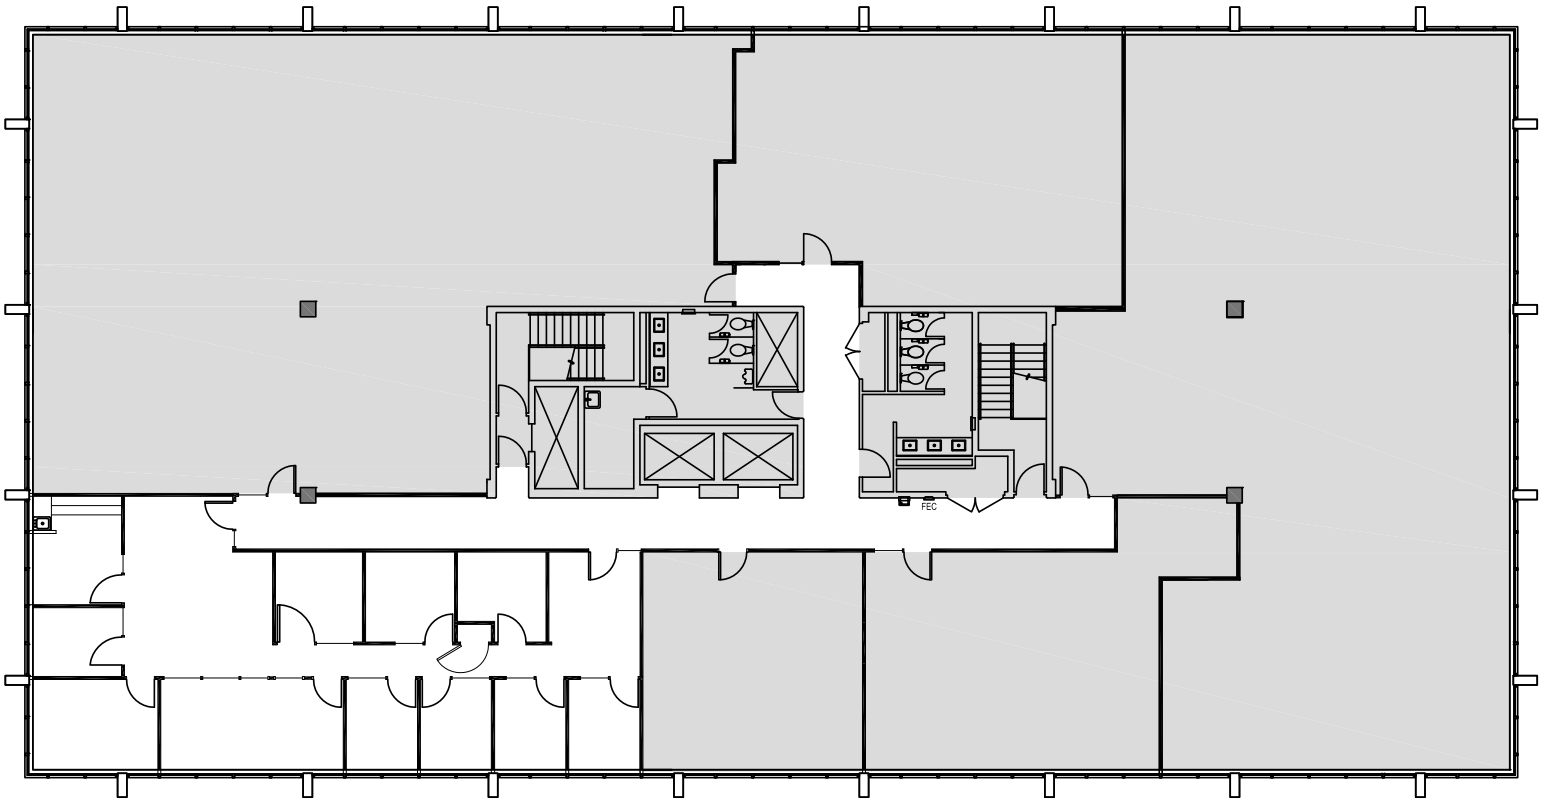

Schedule a Tour
206-467-7600

FOR LEASE

200 FIRST WEST

200 First Avenue W.
Seattle, WA 98119

3RD FLOOR

Rentable square feet: 2,173

Available Leased

< N