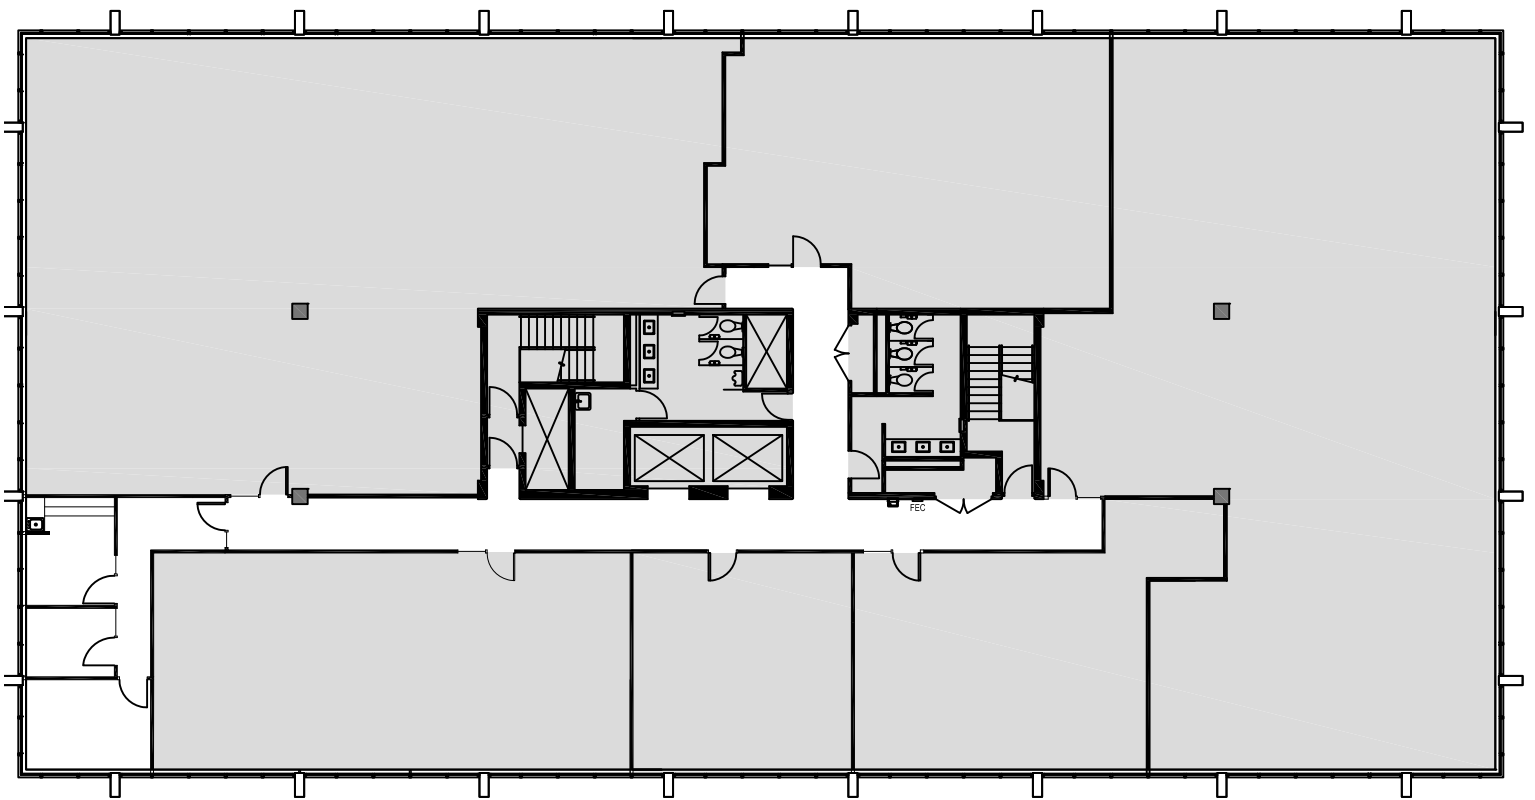

Schedule a Tour
206-467-7600

FOR LEASE

200 FIRST WEST

200 First Avenue W.
Seattle, WA 98119

3RD FLOOR

Rentable square feet: 598

Available Leased

< N