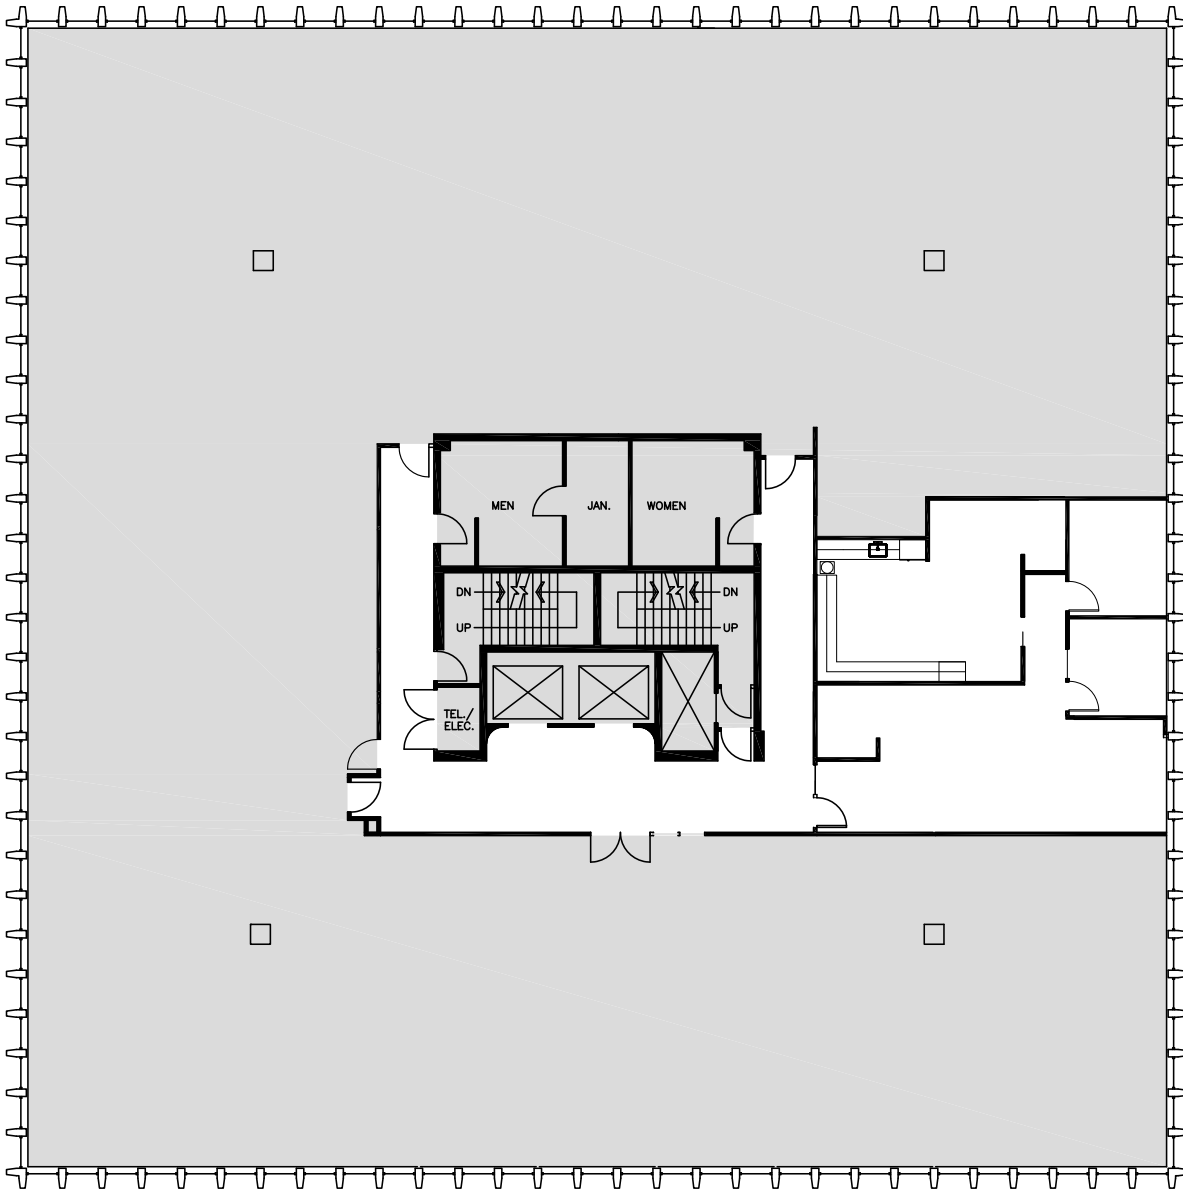

### 4th FLOOR

Rentable square feet: 1,400

Available  Leased

N >

Schedule a Tour  
206-467-7600