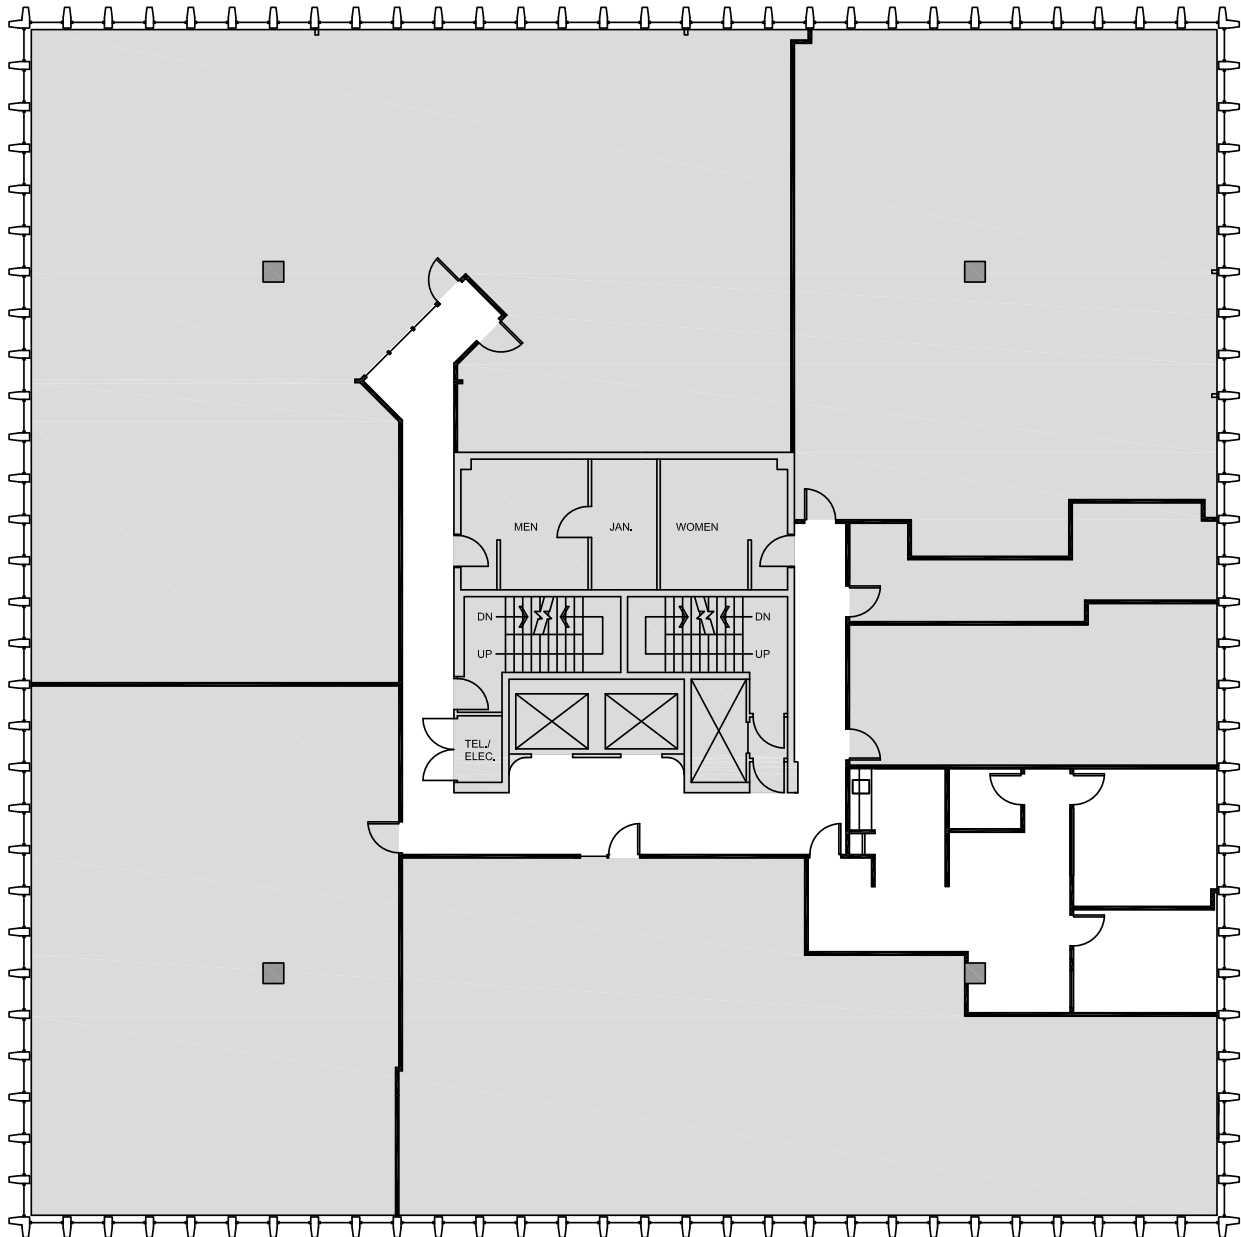

Schedule a Tour
206-467-7600

FOR LEASE

NORTH TOWER HARRISON PLAZA

100 West Harrison Street
Seattle, WA 98119

5TH FLOOR

Rentable square feet: 1,000

Available ☐ Leased ☒

N >