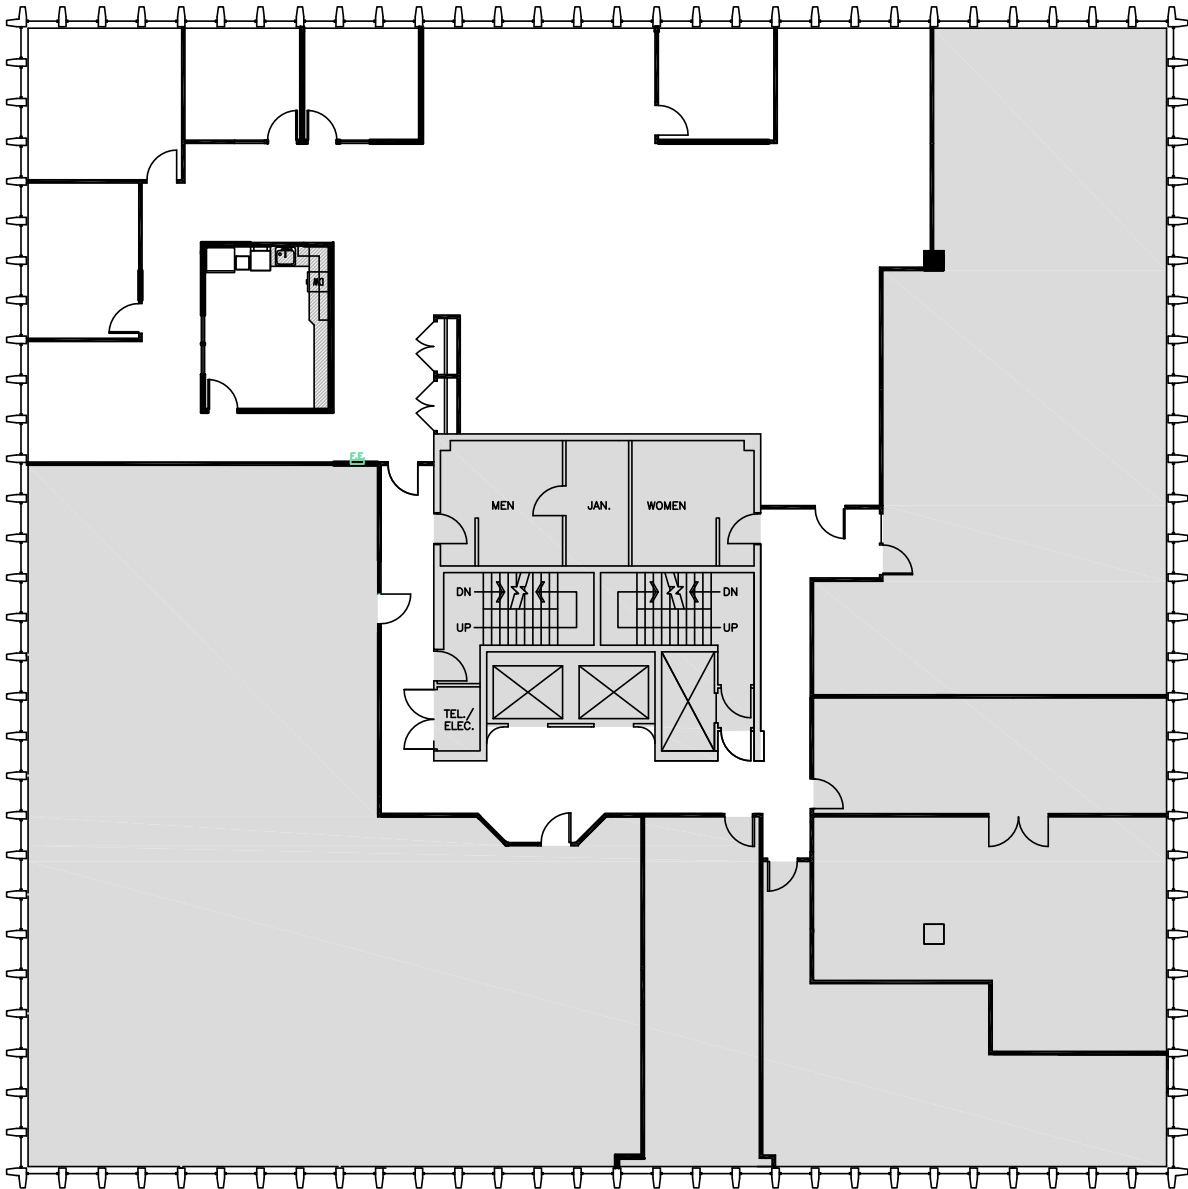

Schedule a Tour
206-467-7600

FOR LEASE

NORTH TOWER HARRISON PLAZA

100 West Harrison Street
Seattle, WA 98119

2ND FLOOR

Rentable square feet: 4,734

Available ☐ Leased ☒

N >