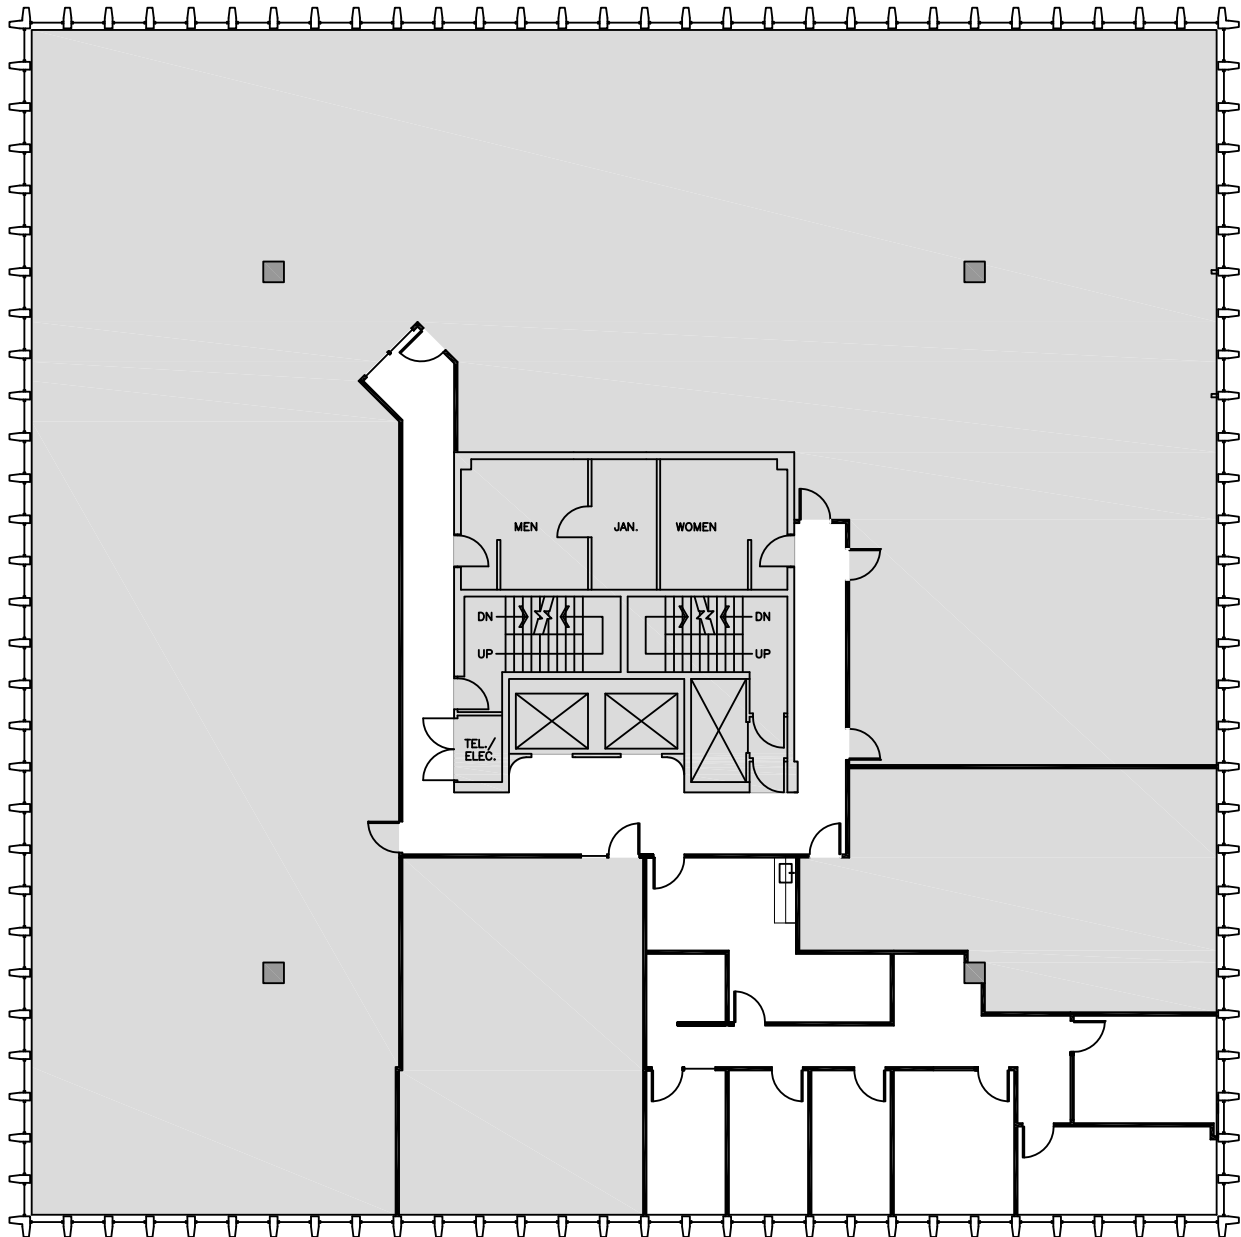

Schedule a Tour
206-467-7600

FOR LEASE

NORTH TOWER HARRISON PLAZA

100 West Harrison Street
Seattle, WA 98119

5TH FLOOR

Rentable square feet: 1,735

Available ☐ Leased ☒

N >