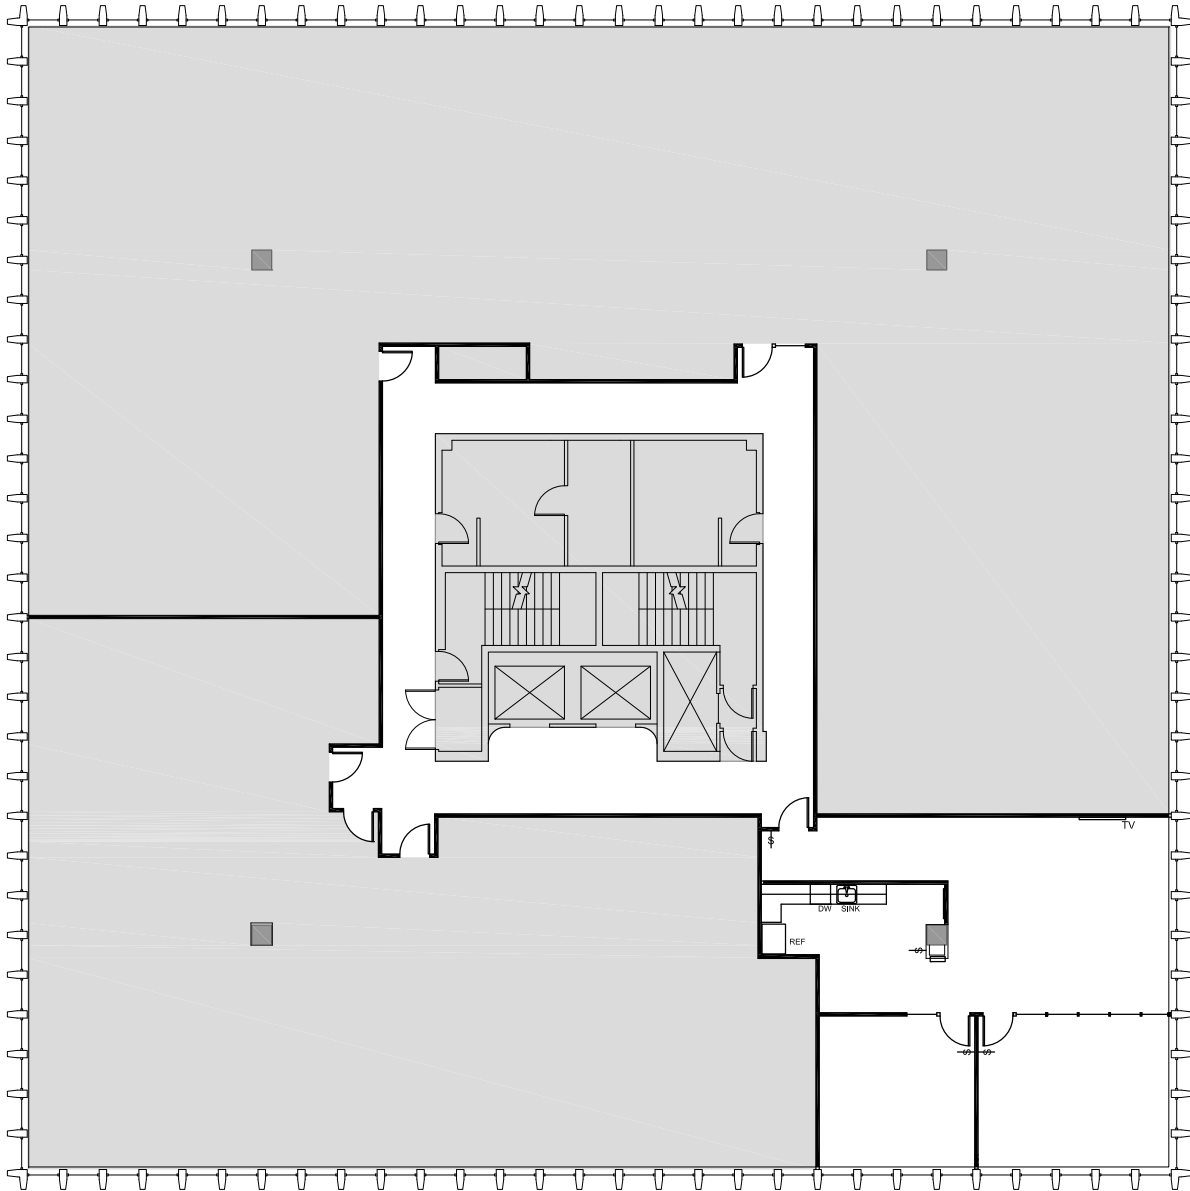

Schedule a Tour
206-467-7600

FOR LEASE

NORTH TOWER HARRISON PLAZA

100 West Harrison Street
Seattle, WA 98119

3RD FLOOR

Rentable square feet: 1,718

Available ☐ Leased ☒

N >