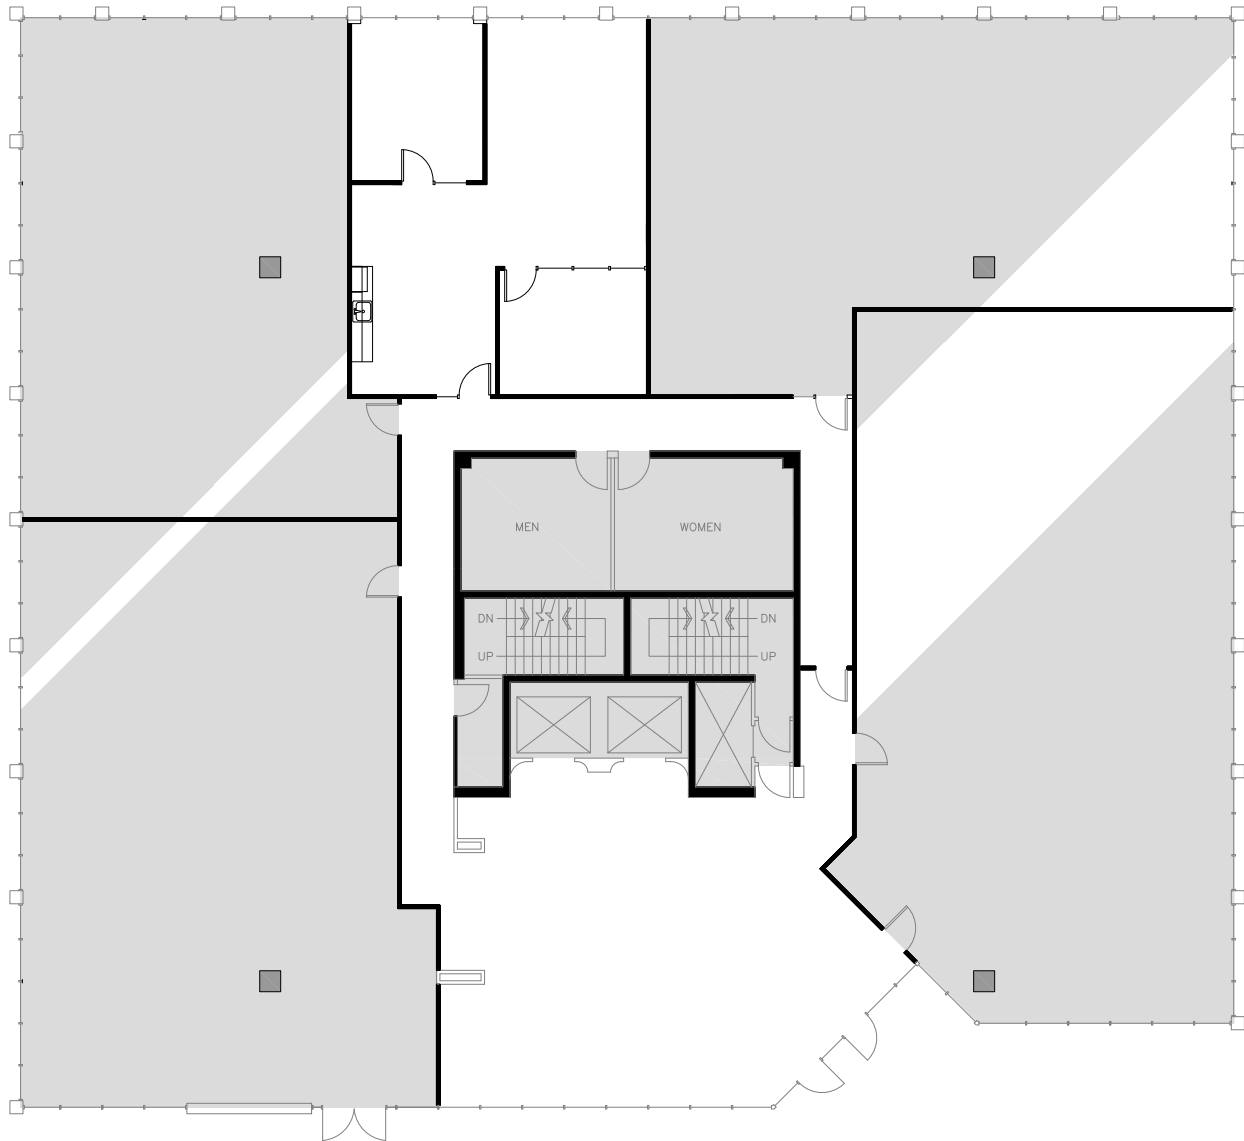

## NORTH TOWER HARRISON PLAZA

100 West Harrison Street  
Seattle, WA 98119

### 1ST FLOOR

Rentable square feet: 1,232

Available  Leased

N >