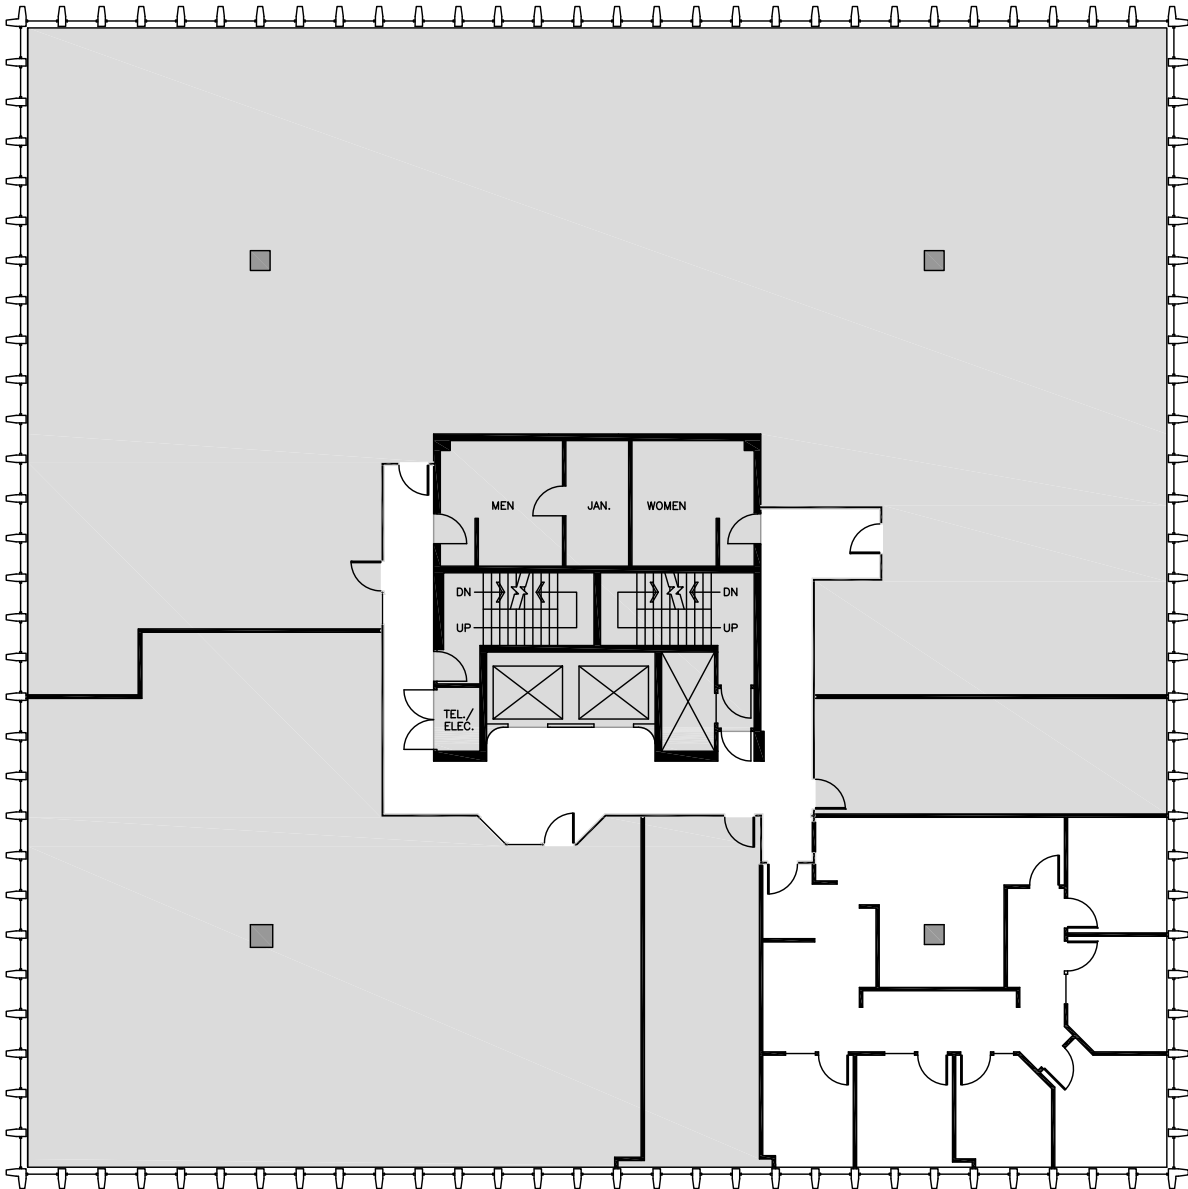

## NORTH TOWER HARRISON PLAZA

100 West Harrison Street  
Seattle, WA 98119

### 2ND FLOOR

Rentable square feet: 1,776

Available  Leased

N >