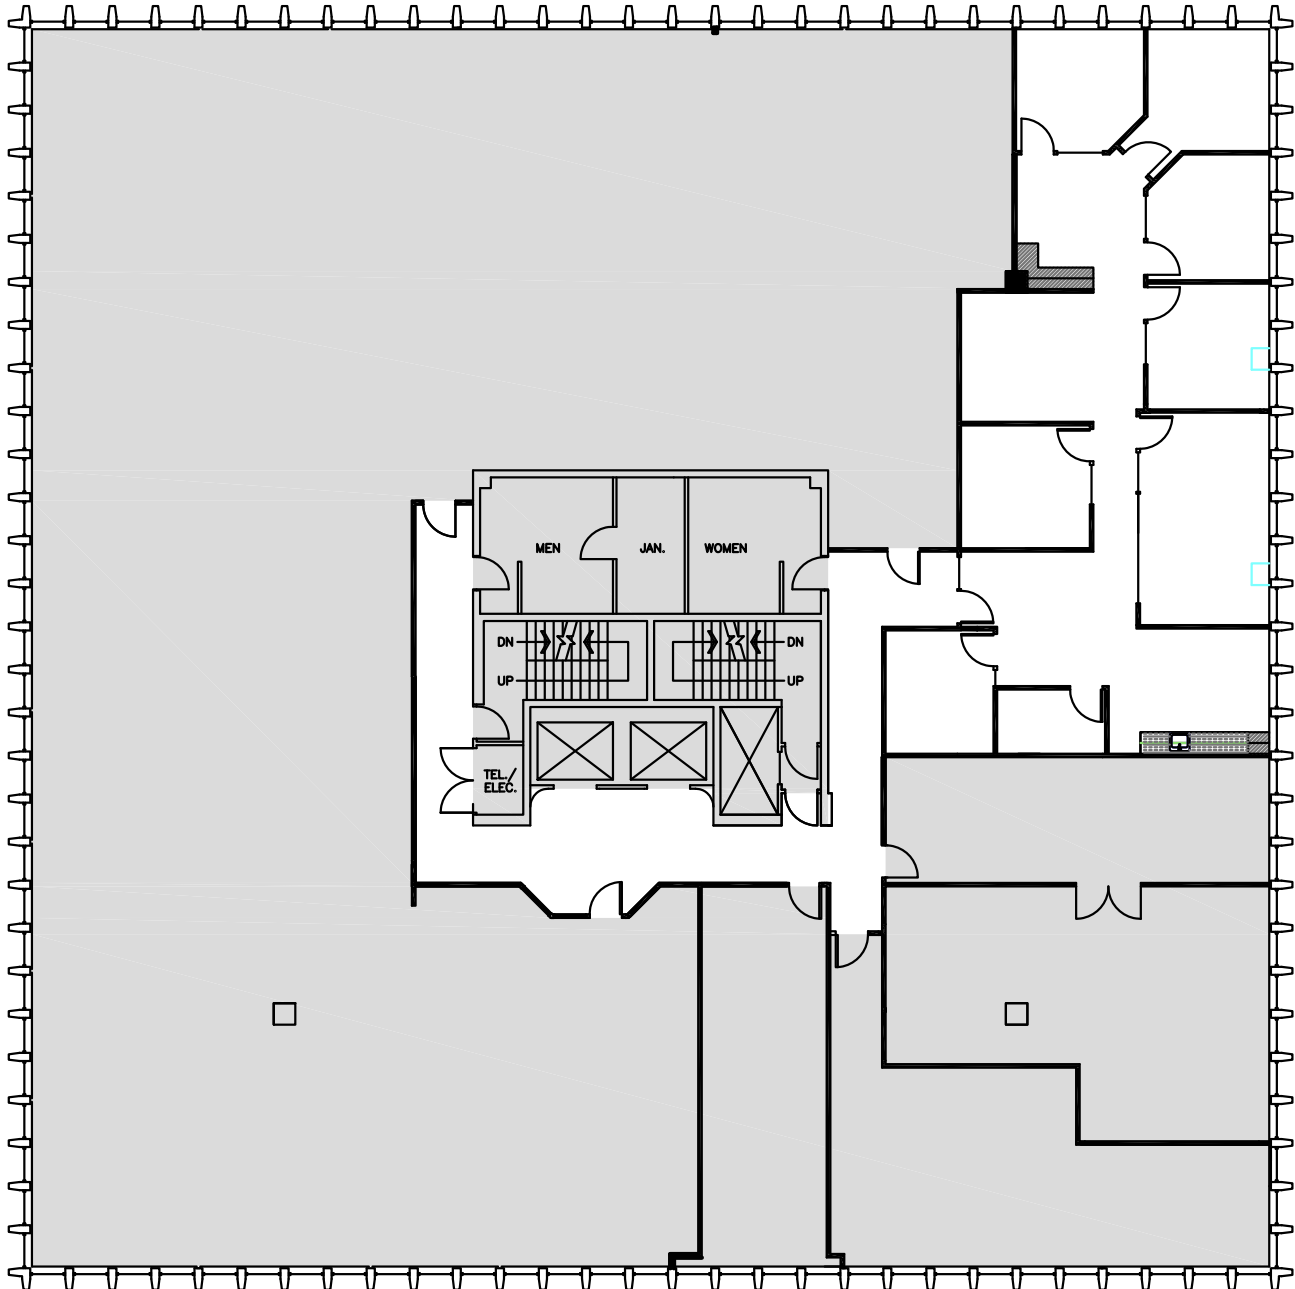

## NORTH TOWER HARRISON PLAZA

100 West Harrison Street  
Seattle, WA 98119

### 2ND FLOOR

Rentable square feet: 2,374

Available  Leased

N >