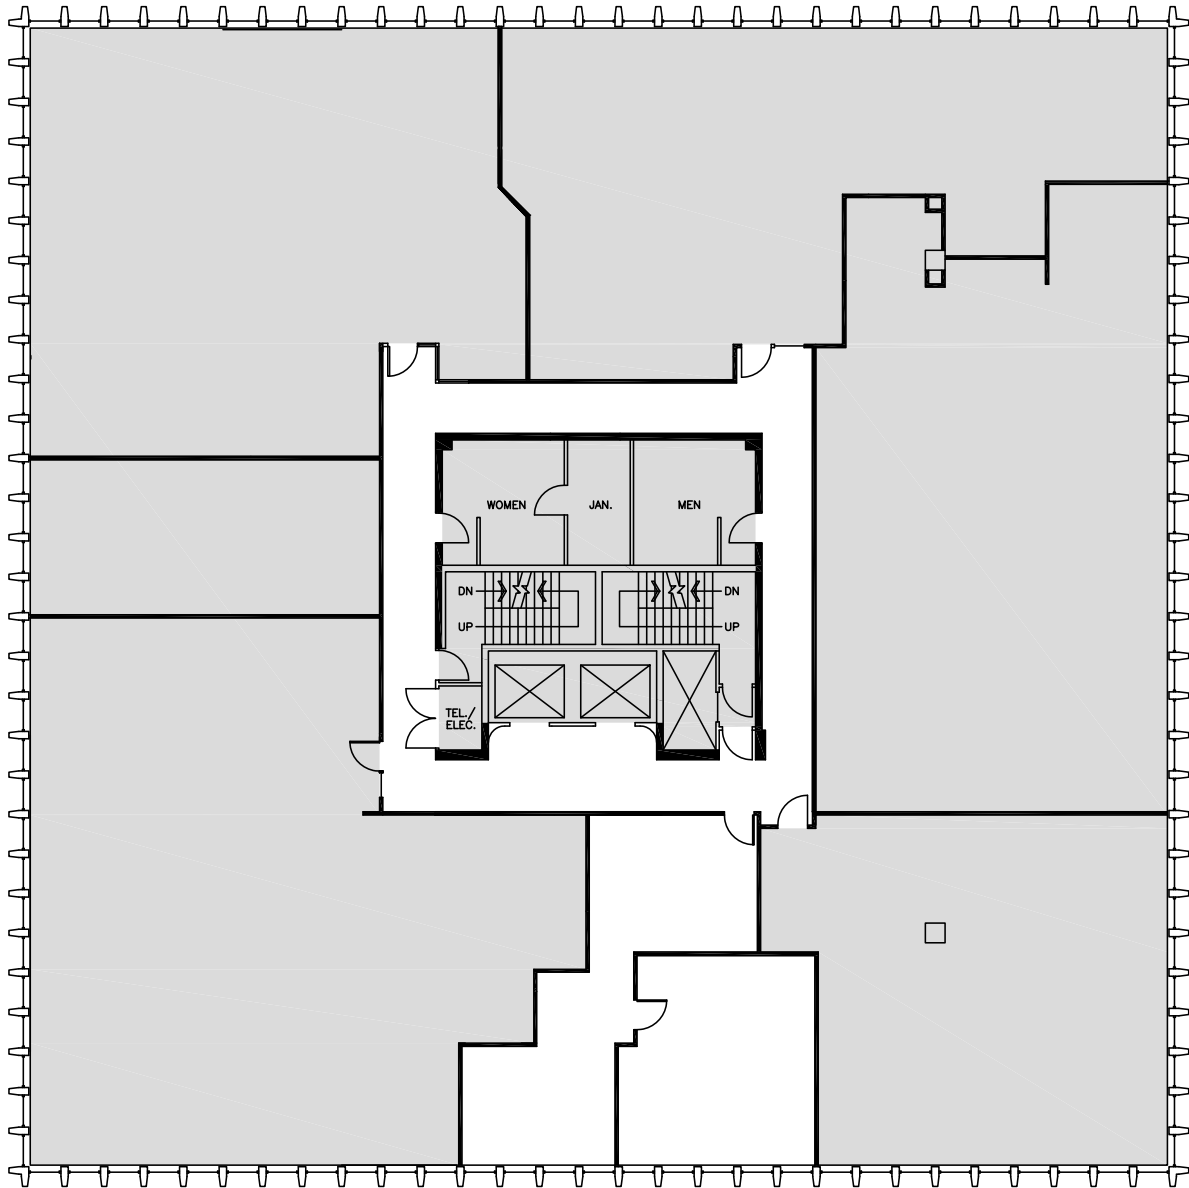

Schedule a Tour
206-467-7600

FOR LEASE

NORTH TOWER HARRISON PLAZA

100 West Harrison Street
Seattle, WA 98119

3RD FLOOR

Rentable square feet: 1,140

Available Leased

N >