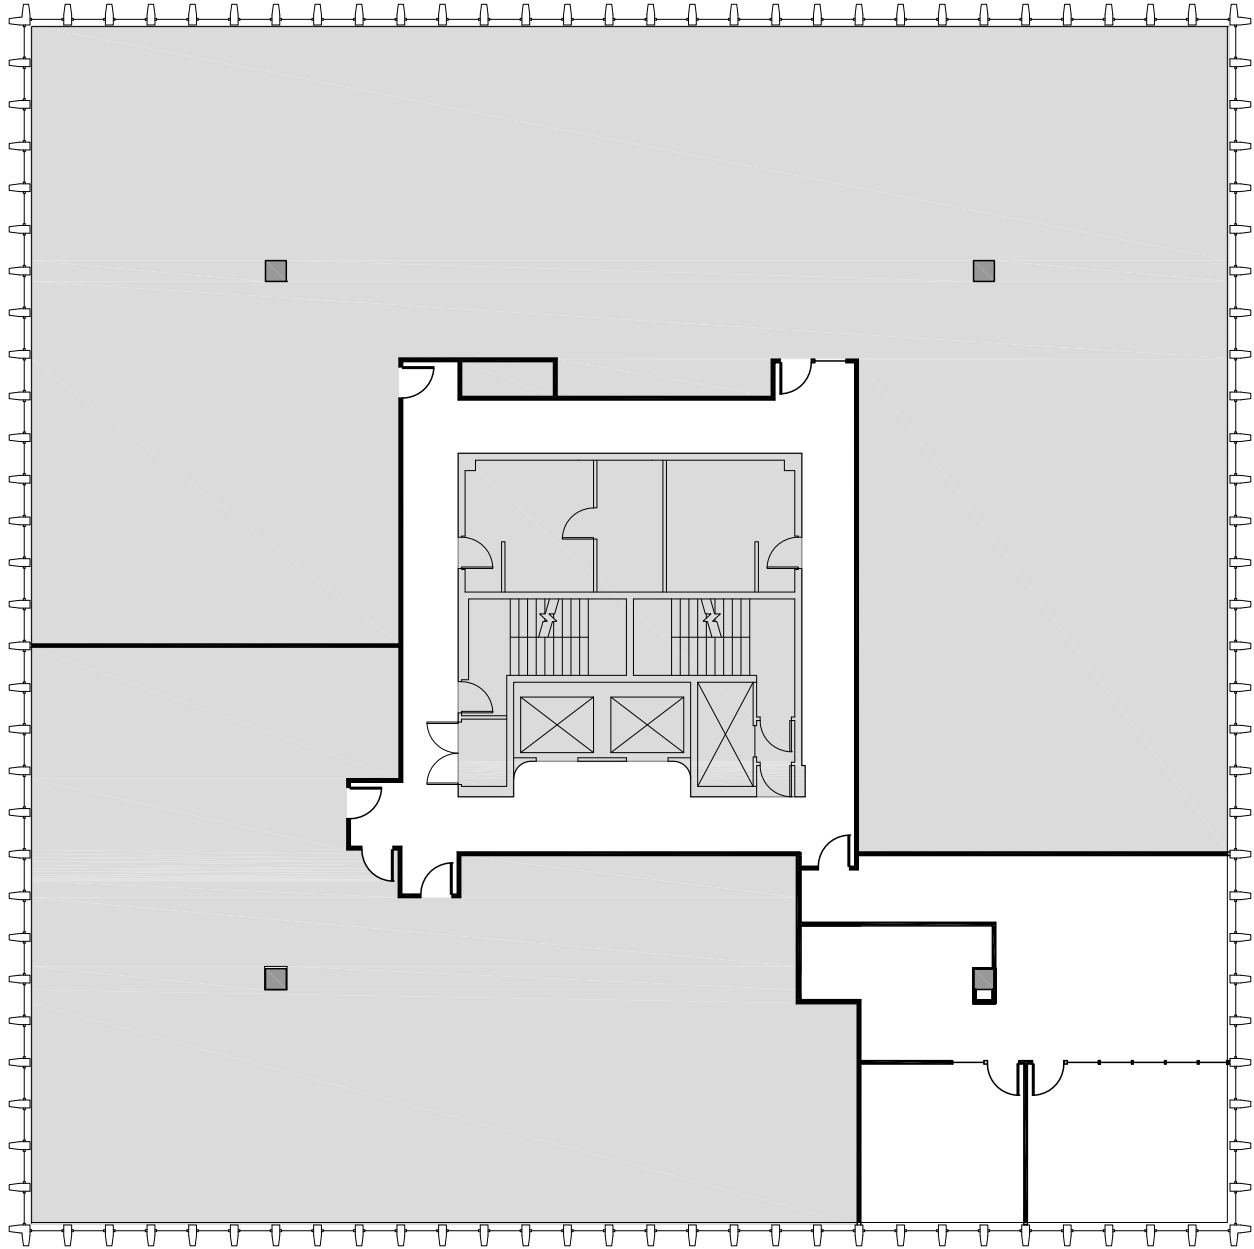

Schedule a Tour
206-467-7600

FOR LEASE

NORTH TOWER HARRISON PLAZA

100 West Harrison Street
Seattle, WA 98119

3RD FLOOR

Rentable square feet: 1,718

Available Leased

N >