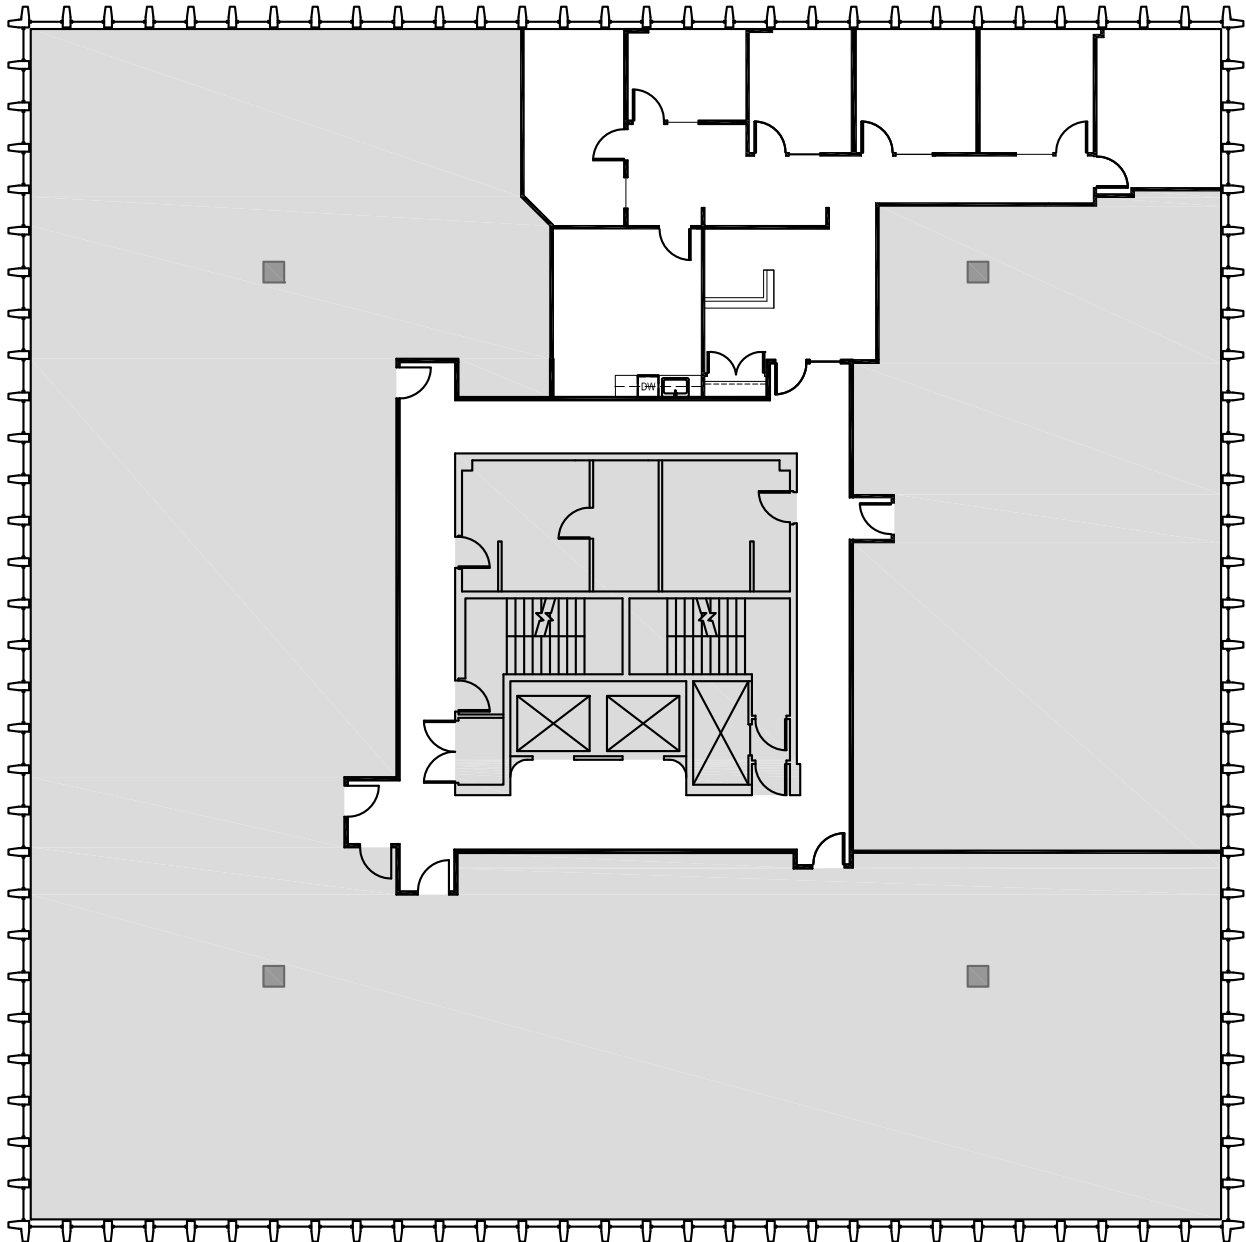

Schedule a Tour
206-467-7600

FOR LEASE

NORTH TOWER HARRISON PLAZA

100 West Harrison Street
Seattle, WA 98119

3RD FLOOR

Rentable square feet: 2,355

Available Leased

N >