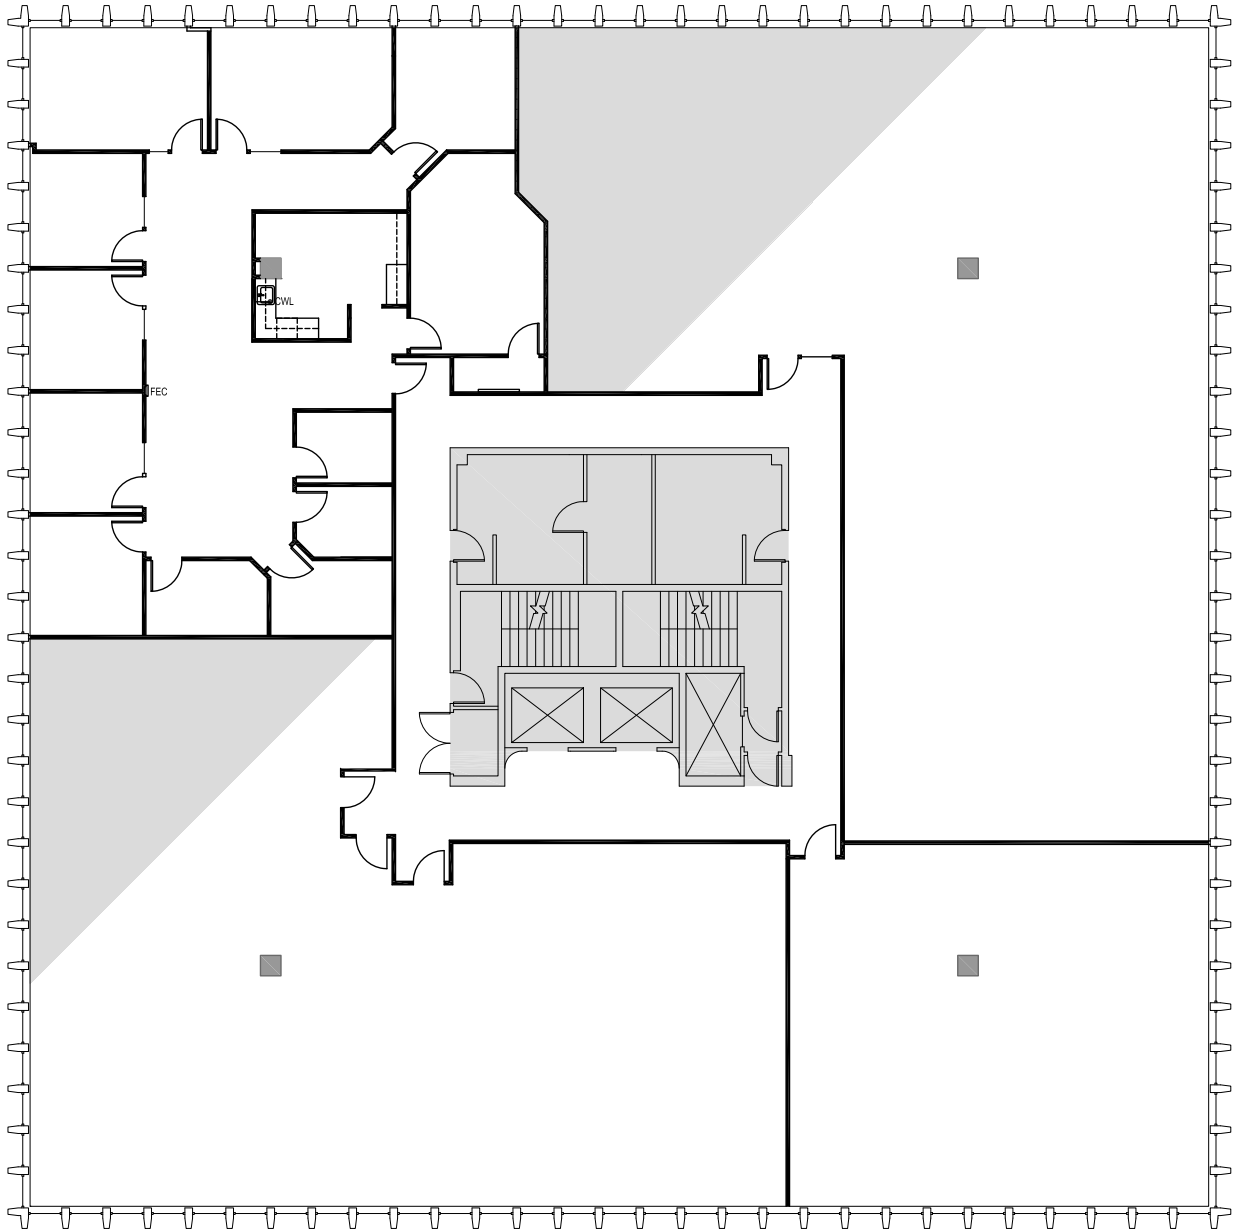

Schedule a Tour
206-467-7600

FOR LEASE

NORTH TOWER HARRISON PLAZA

100 West Harrison Street
Seattle, WA 98119

3RD FLOOR

Rentable square feet: 3,236

Available Leased

N >