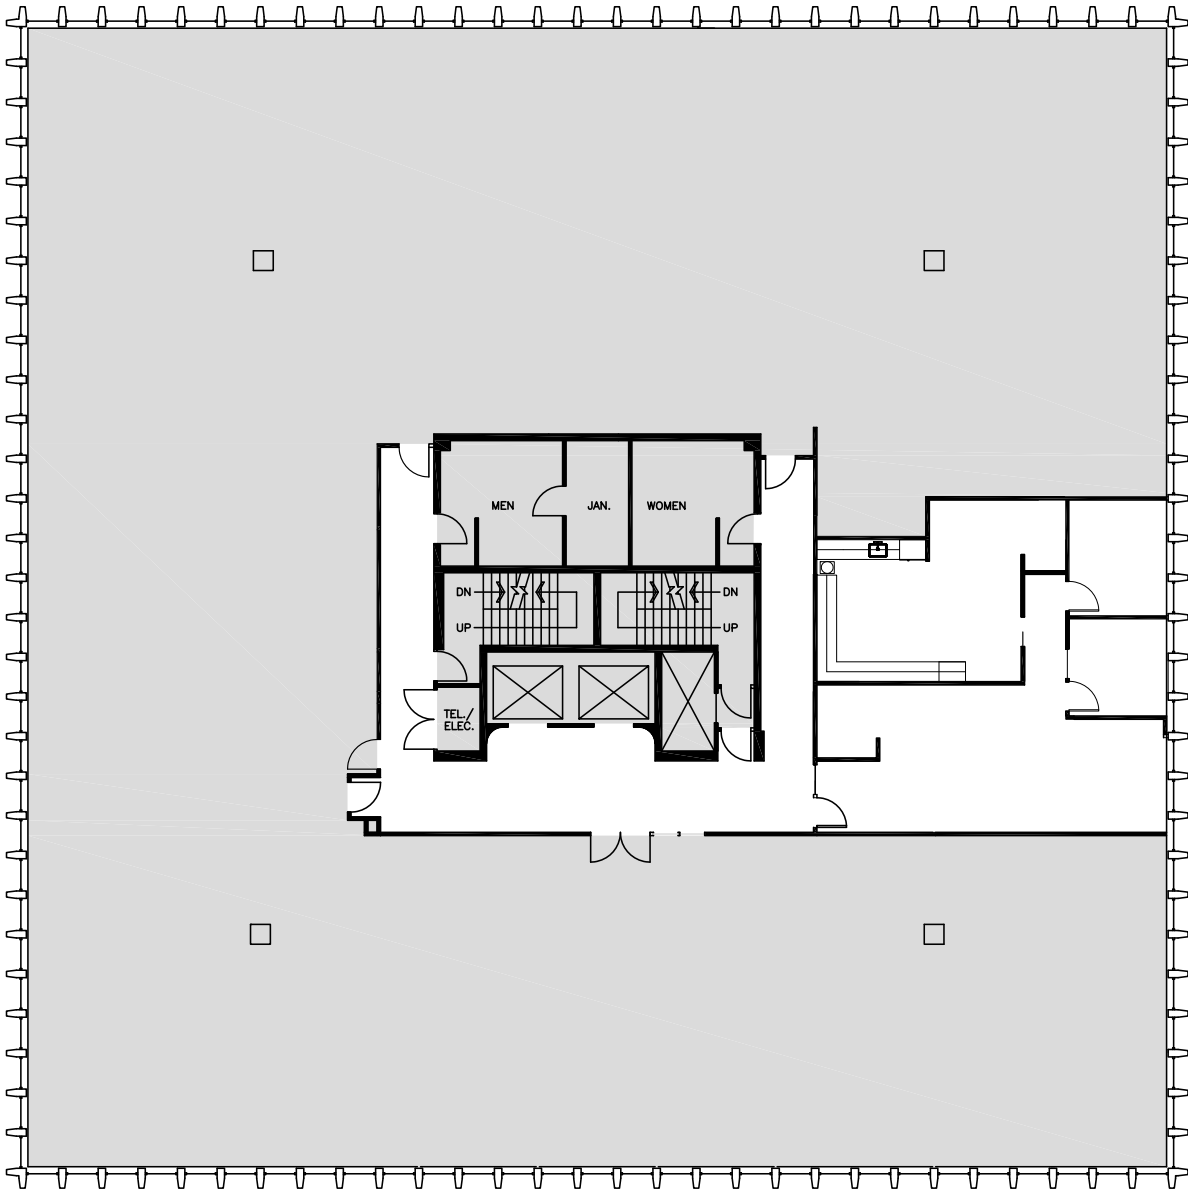

Schedule a Tour
206-467-7600

FOR LEASE

NORTH TOWER HARRISON PLAZA

100 West Harrison Street
Seattle, WA 98119

4th FLOOR

Rentable square feet: 1,400

Available Leased

N >