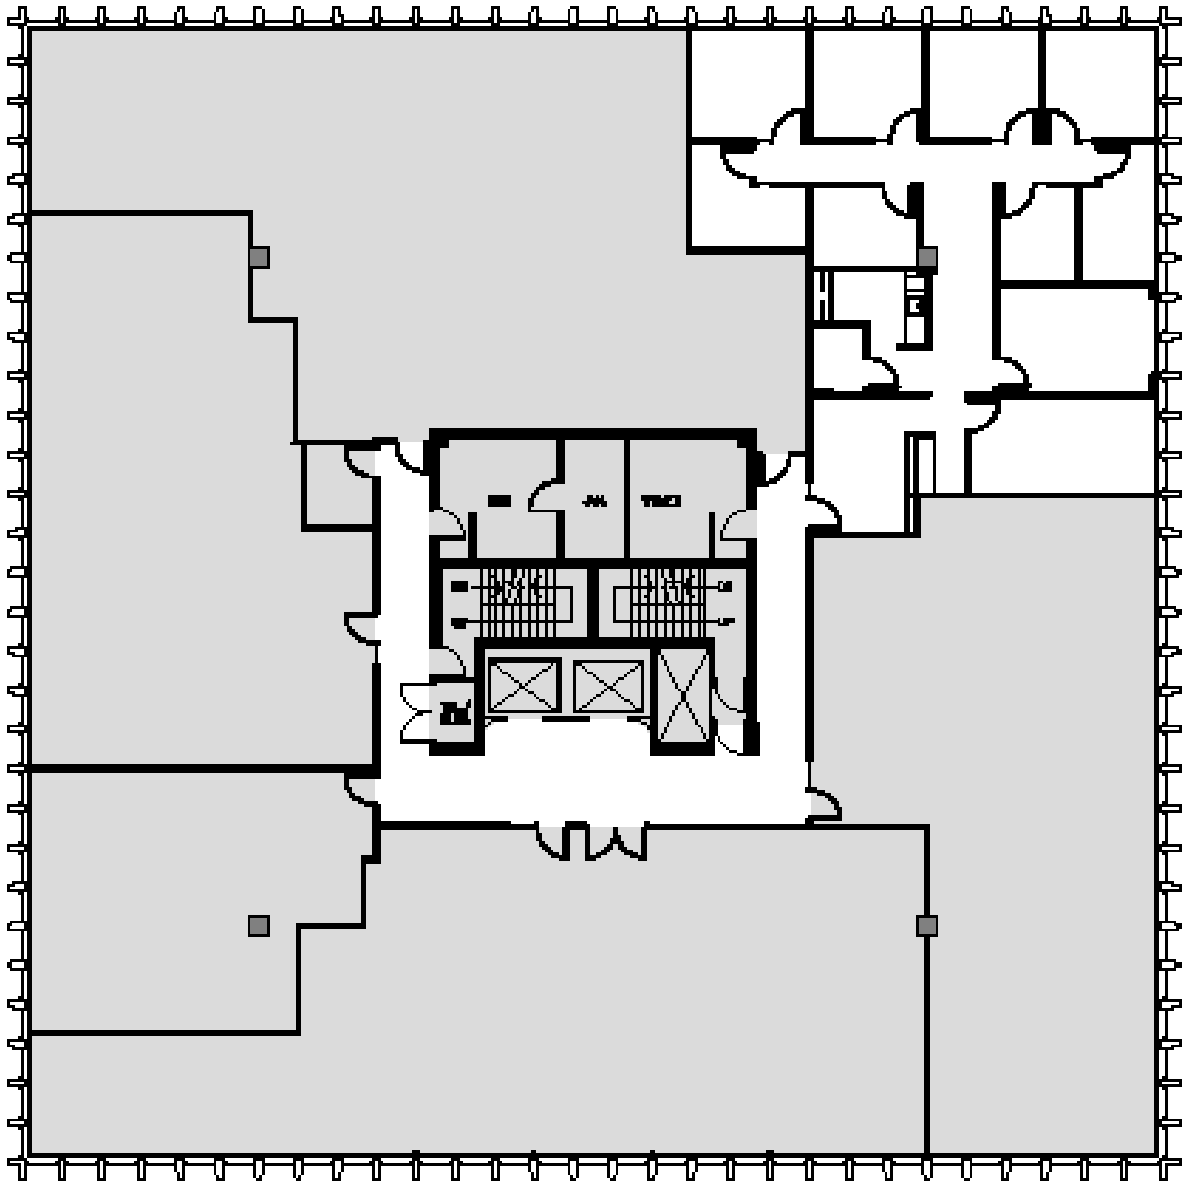

## NORTH TOWER HARRISON PLAZA

100 West Harrison Street  
Seattle, WA 98119

### 4th FLOOR

Rentable square feet: 2,492

Available  Leased

N >