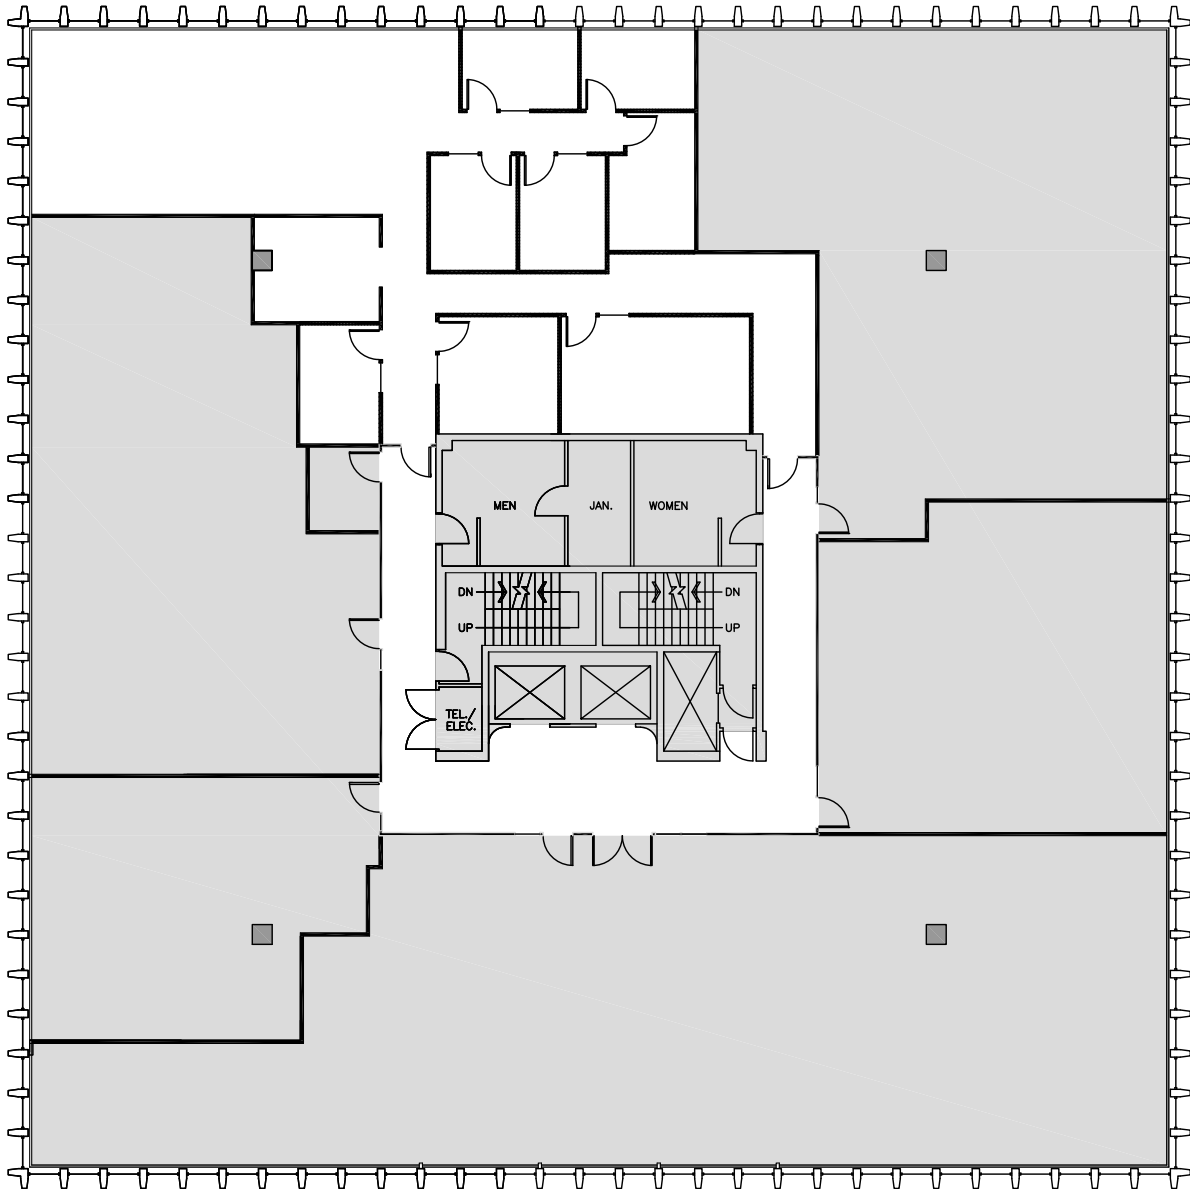

## NORTH TOWER HARRISON PLAZA

100 West Harrison Street  
Seattle, WA 98119

### 4th FLOOR

Rentable square feet: 3,163

Available  Leased

N >