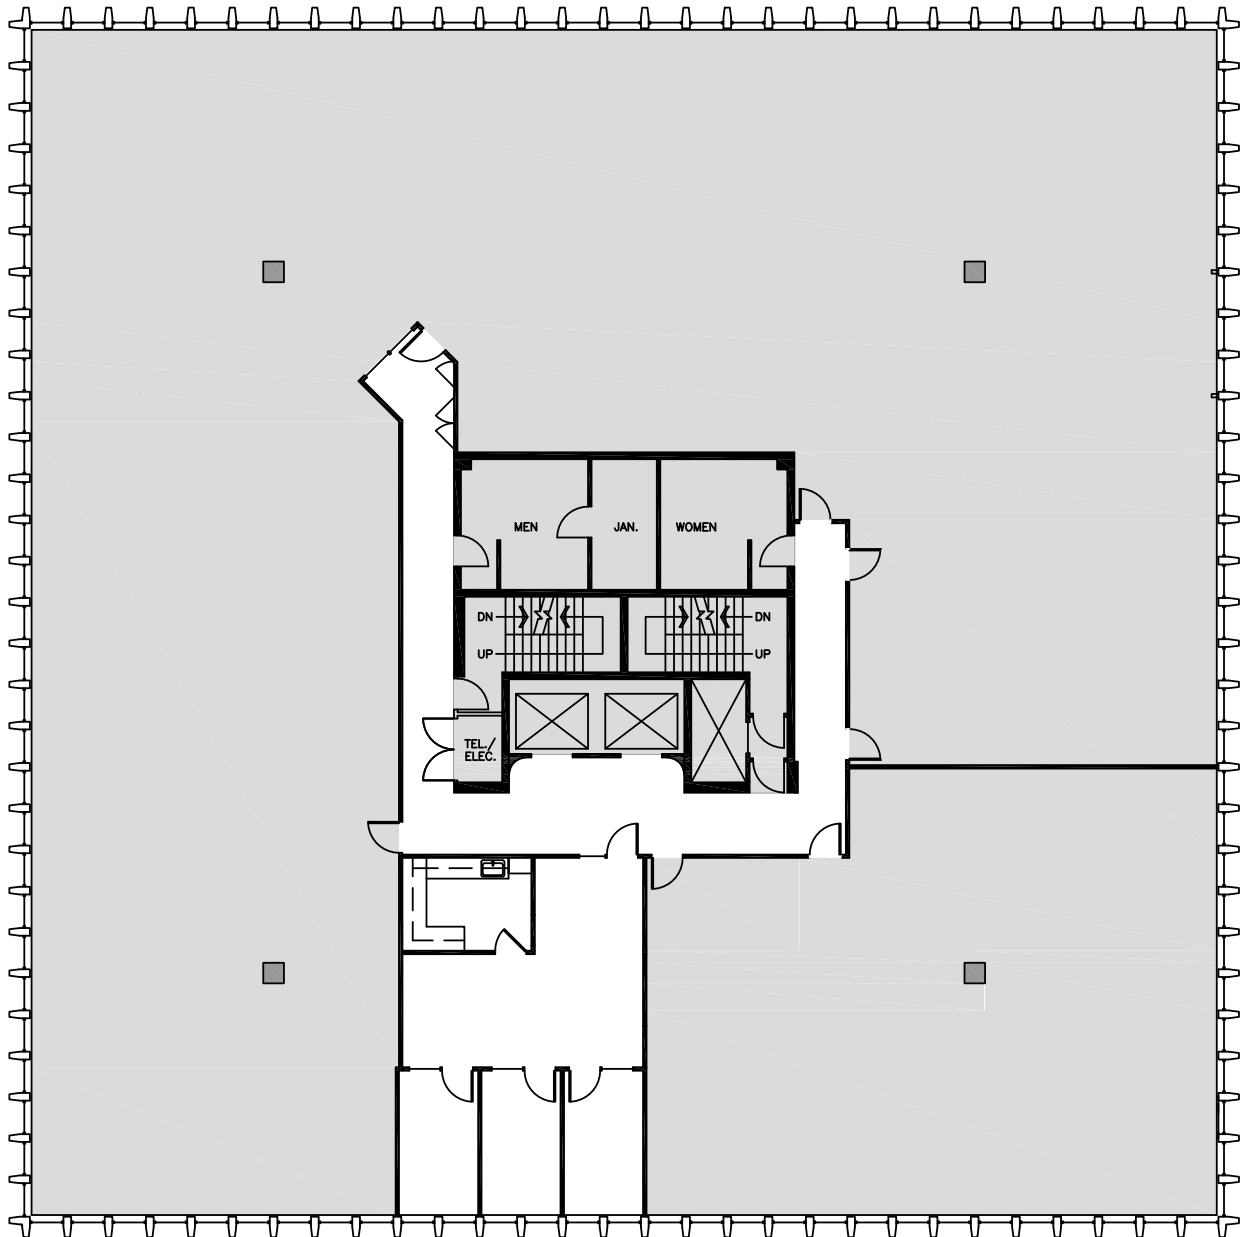

Schedule a Tour
206-467-7600

FOR LEASE

NORTH TOWER HARRISON PLAZA

100 West Harrison Street
Seattle, WA 98119

5TH FLOOR

Rentable square feet: 998

Available Leased

N >