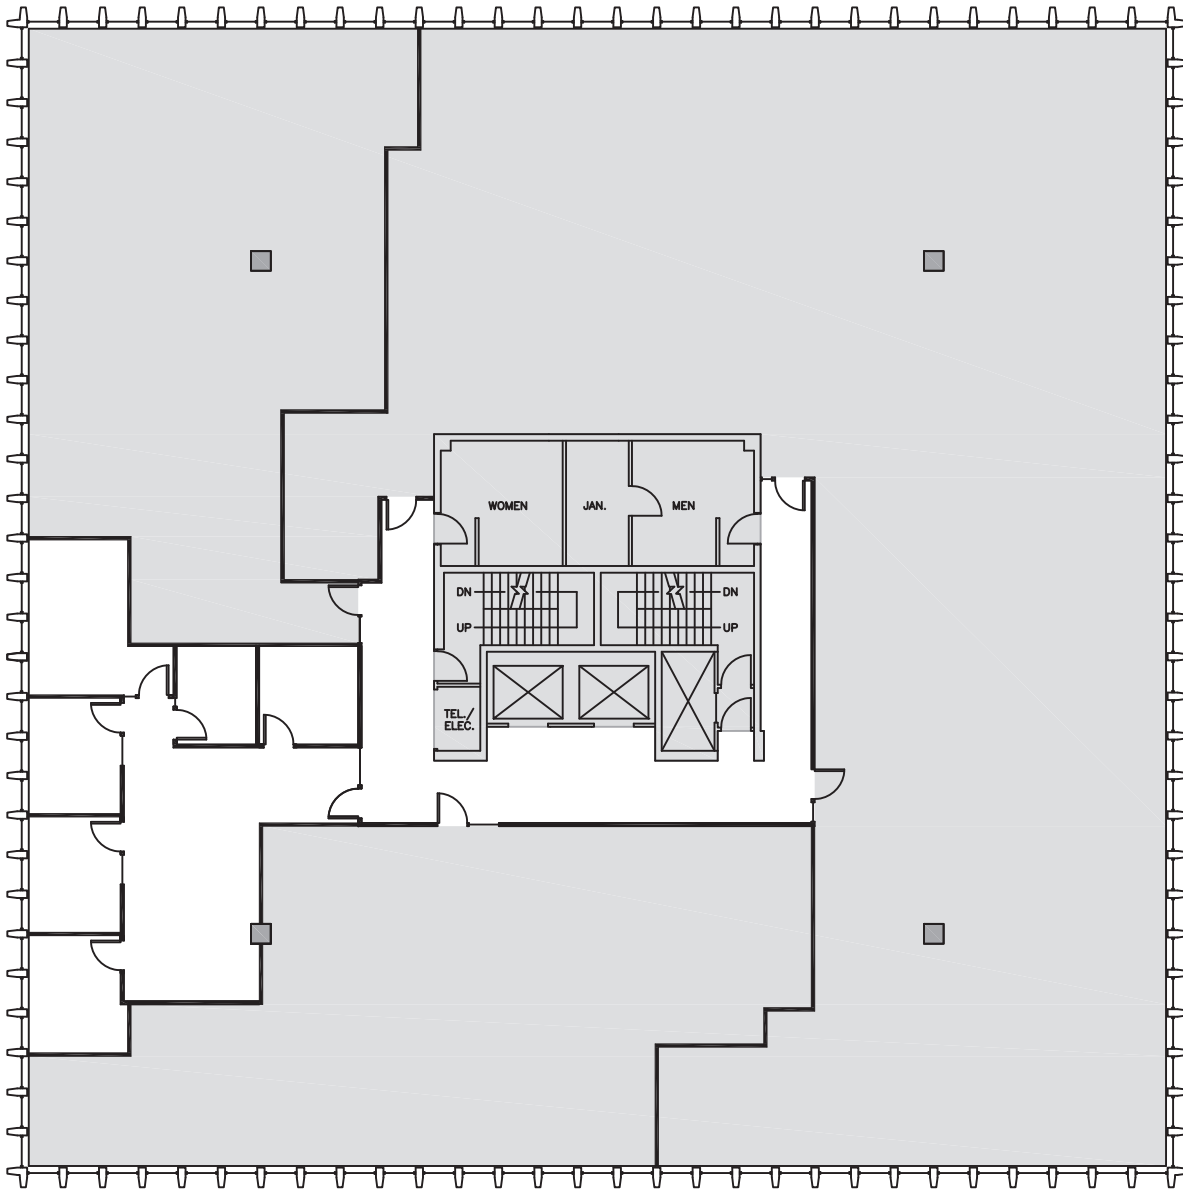

FOR LEASE

SOUTH TOWER HARRISON PLAZA

100 West Harrison Street
Seattle, WA 98119

3RD FLOOR

Rentable square feet: 1,817

Available Leased

N >

Schedule a Tour
206-467-7600

FOR LEASE

SOUTH TOWER HARRISON PLAZA

100 West Harrison Street
Seattle, WA 98119

3RD FLOOR

Rentable square feet: 1,490

Available Leased

N >

Schedule a Tour
206-467-7600

FOR LEASE

SOUTH TOWER HARRISON PLAZA

100 West Harrison Street
Seattle, WA 98119

3RD FLOOR

Rentable square feet: 2,389

Available Leased

N >

Schedule a Tour
206-467-7600

FOR LEASE

SOUTH TOWER HARRISON PLAZA

100 West Harrison Street
Seattle, WA 98119

4TH FLOOR

Rentable square feet: 2,247

Available Leased

N >

Schedule a Tour
206-467-7600