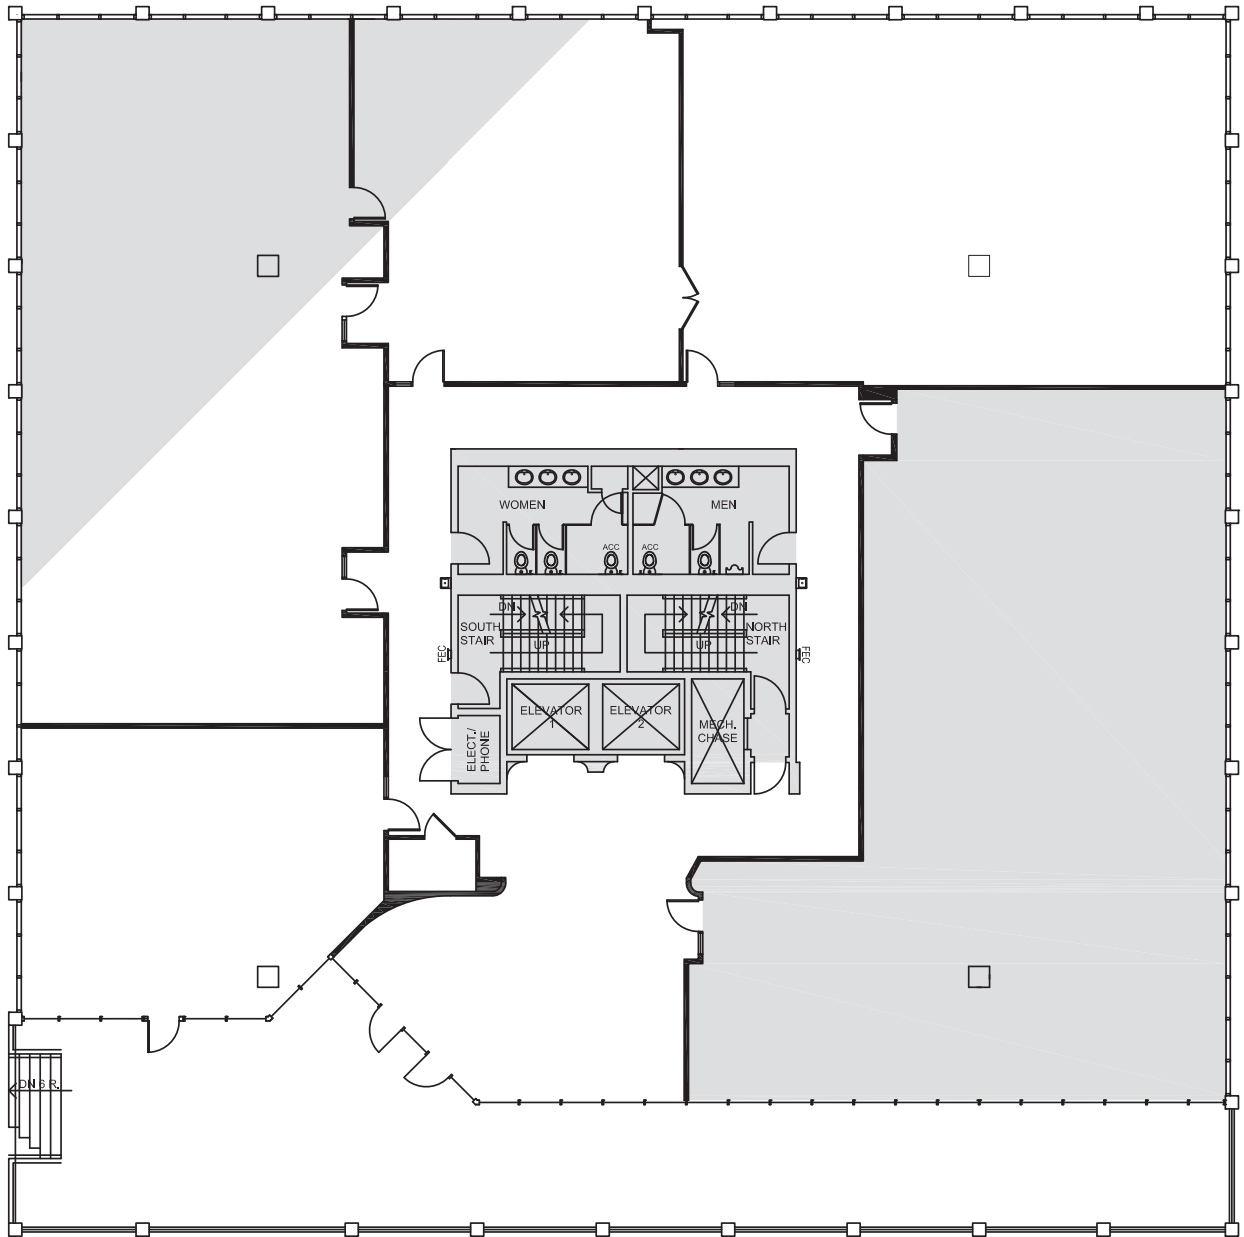

Schedule a Tour
206-467-7600

FOR LEASE

SOUTH TOWER HARRISON PLAZA

100 West Harrison Street
Seattle, WA 98119

1ST FLOOR

Rentable square feet: 2,305

Available Leased

Schedule a Tour
206-467-7600

FOR LEASE

SOUTH TOWER HARRISON PLAZA

100 West Harrison Street
Seattle, WA 98119

3RD FLOOR

Rentable square feet: 1,817

Available Leased

N >

Schedule a Tour
206-467-7600

FOR LEASE

SOUTH TOWER HARRISON PLAZA

100 West Harrison Street
Seattle, WA 98119

3RD FLOOR

Rentable square feet: 1,490

Available Leased

N >

Schedule a Tour
206-467-7600

FOR LEASE

SOUTH TOWER HARRISON PLAZA

100 West Harrison Street
Seattle, WA 98119

3RD FLOOR

Rentable square feet: 2,389

Available Leased

N >

Schedule a Tour
206-467-7600