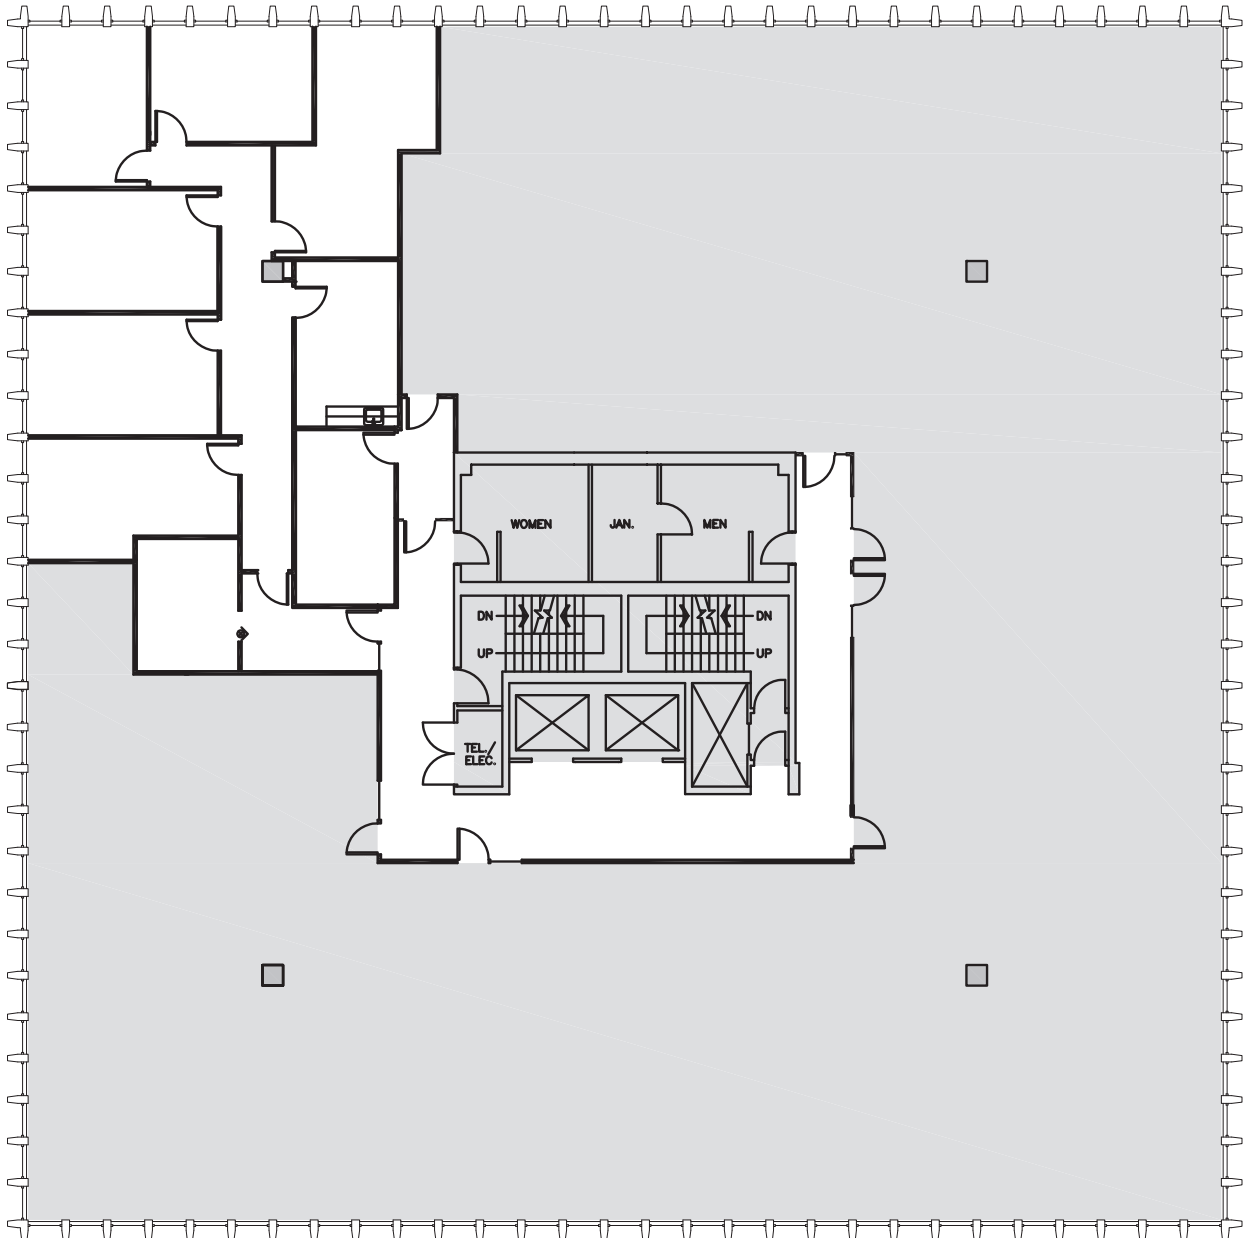

FOR LEASE

SOUTH TOWER HARRISON PLAZA

100 West Harrison Street
Seattle, WA 98119

3RD FLOOR

Rentable square feet: 1,490

Available Leased

N >

Schedule a Tour
206-467-7600

FOR LEASE

SOUTH TOWER HARRISON PLAZA

100 West Harrison Street
Seattle, WA 98119

3RD FLOOR

Rentable square feet: 2,389

Available Leased

N >

Schedule a Tour
206-467-7600

FOR LEASE

SOUTH TOWER HARRISON PLAZA

100 West Harrison Street
Seattle, WA 98119

4TH FLOOR

Rentable square feet: 2,247

Available Leased

N >

Schedule a Tour
206-467-7600