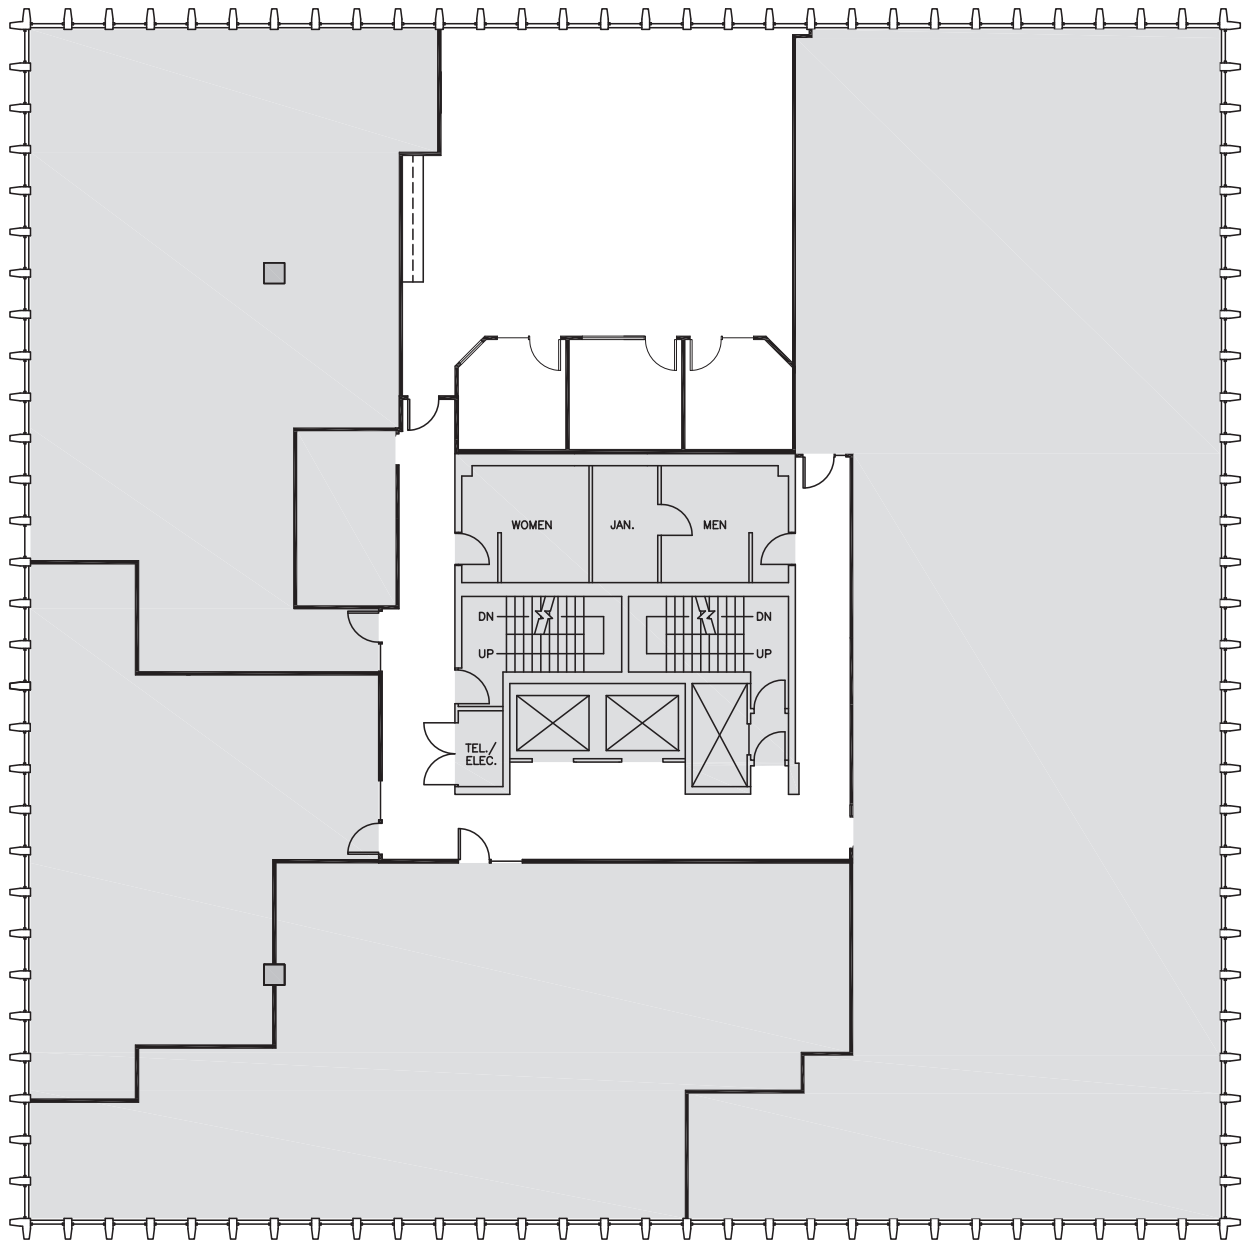

Schedule a Tour
206-467-7600

FOR LEASE

SOUTH TOWER HARRISON PLAZA

100 West Harrison Street
Seattle, WA 98119

1ST FLOOR

Rentable square feet: 2,305

Available Leased

Schedule a Tour
206-467-7600

FOR LEASE

SOUTH TOWER HARRISON PLAZA

100 West Harrison Street
Seattle, WA 98119

3RD FLOOR

Rentable square feet: 1,817

Available Leased

N >

Schedule a Tour
206-467-7600

FOR LEASE

SOUTH TOWER HARRISON PLAZA

100 West Harrison Street
Seattle, WA 98119

3RD FLOOR

Rentable square feet: 1,490

Available Leased

N >

Schedule a Tour
206-467-7600

FOR LEASE

SOUTH TOWER HARRISON PLAZA

100 West Harrison Street
Seattle, WA 98119

3RD FLOOR

Rentable square feet: 2,389

Available Leased

N >

Schedule a Tour
206-467-7600