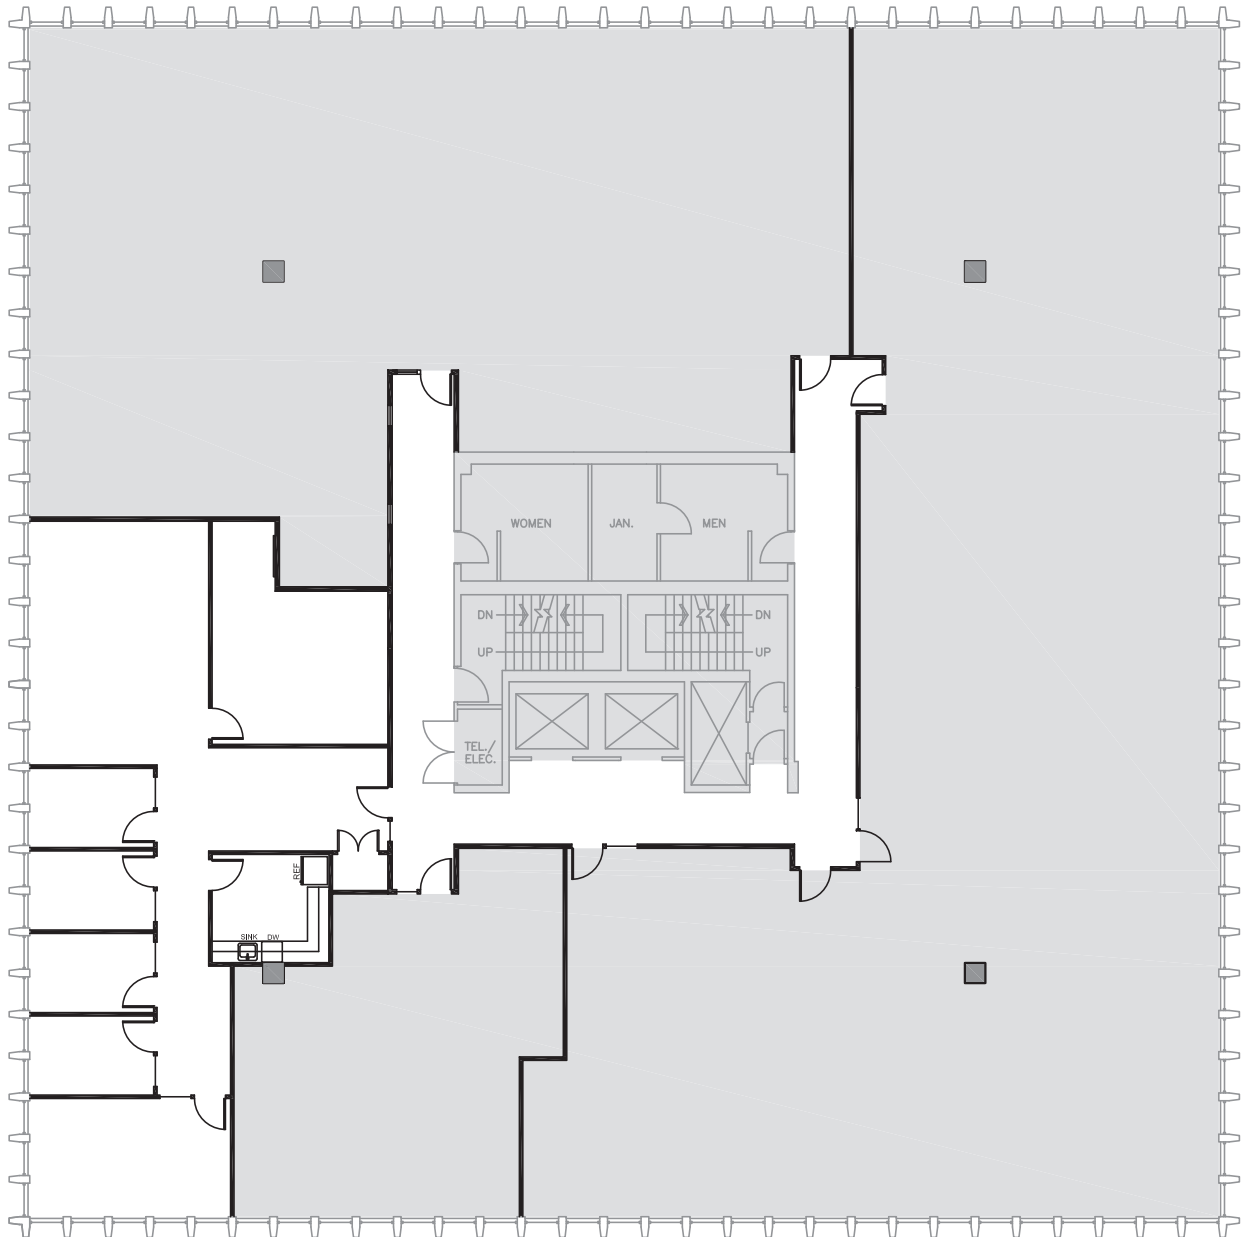

FOR LEASE

SOUTH TOWER HARRISON PLAZA

100 West Harrison Street
Seattle, WA 98119

4TH FLOOR

Rentable square feet: 2,247

Available Leased

N >

Schedule a Tour
206-467-7600

FOR LEASE

SOUTH TOWER HARRISON PLAZA

100 West Harrison Street
Seattle, WA 98119

4TH FLOOR

Rentable square feet: 1,372

Available Leased

N >

Schedule a Tour
206-467-7600

FOR LEASE

SOUTH TOWER HARRISON PLAZA

100 West Harrison Street
Seattle, WA 98119

5TH FLOOR

Rentable square feet: 1,404

Available Leased