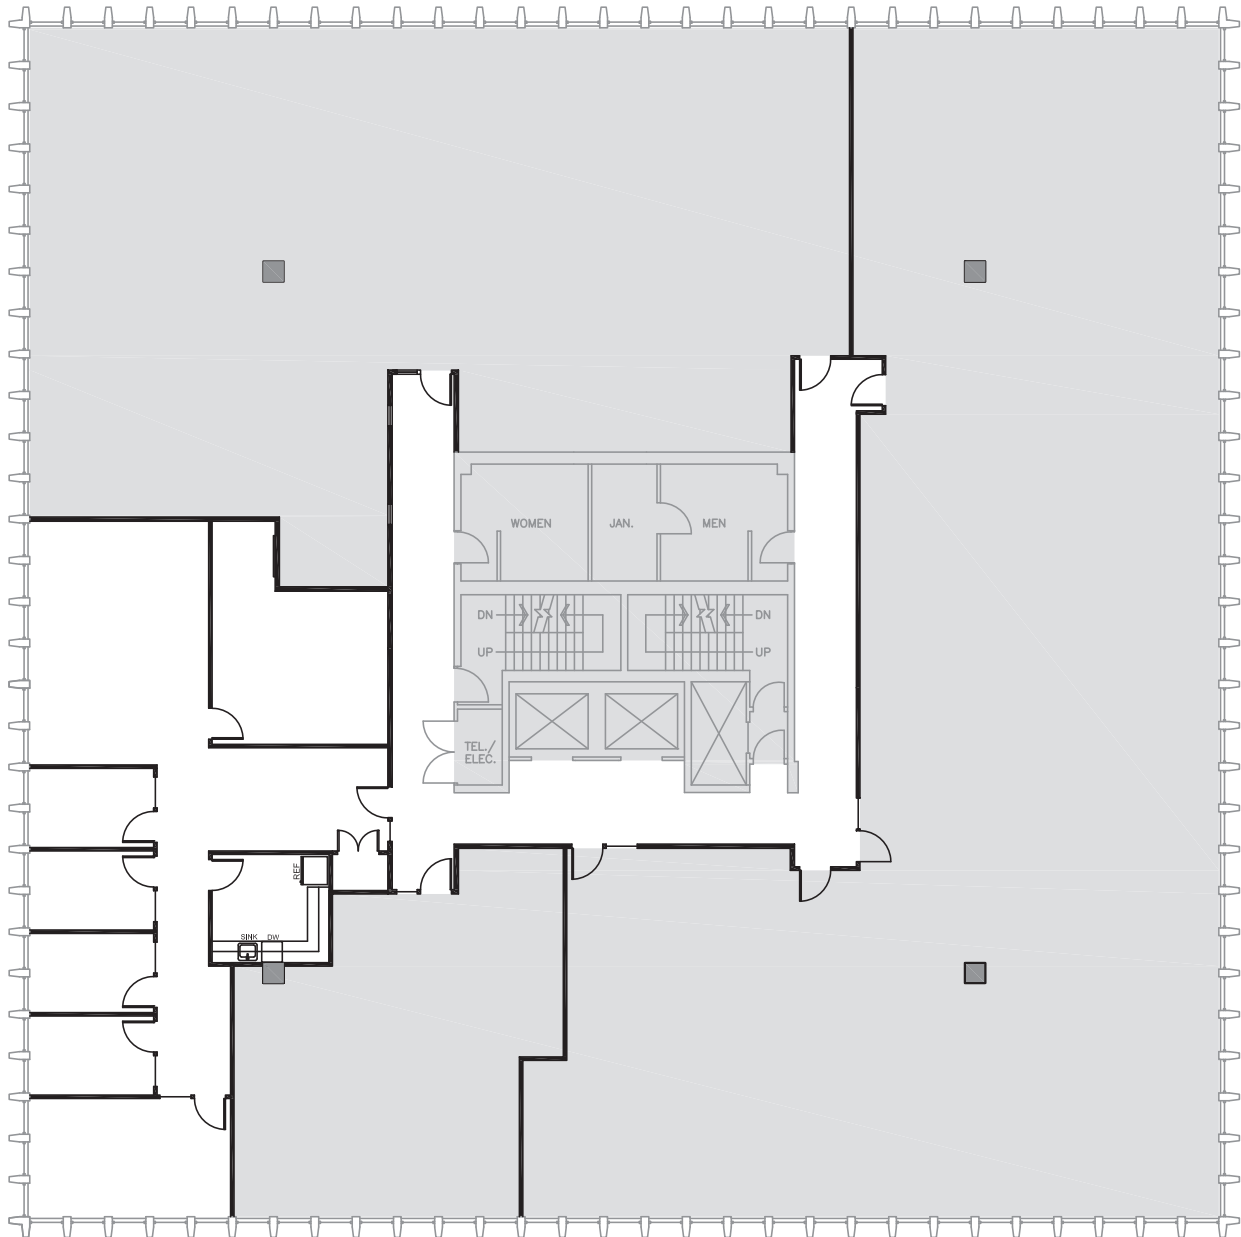

FOR LEASE

SOUTH TOWER HARRISON PLAZA

100 West Harrison Street
Seattle, WA 98119

3RD FLOOR

Rentable square feet: 2,389

Available Leased

N >

Schedule a Tour
206-467-7600

FOR LEASE

SOUTH TOWER HARRISON PLAZA

100 West Harrison Street
Seattle, WA 98119

4TH FLOOR

Rentable square feet: 2,247

Available Leased

N >

Schedule a Tour
206-467-7600

FOR LEASE

SOUTH TOWER HARRISON PLAZA

100 West Harrison Street
Seattle, WA 98119

4TH FLOOR

Rentable square feet: 1,372

Available Leased

N >

Schedule a Tour
206-467-7600

FOR LEASE

SOUTH TOWER HARRISON PLAZA

100 West Harrison Street
Seattle, WA 98119

5TH FLOOR

Rentable square feet: 1,404

Available Leased