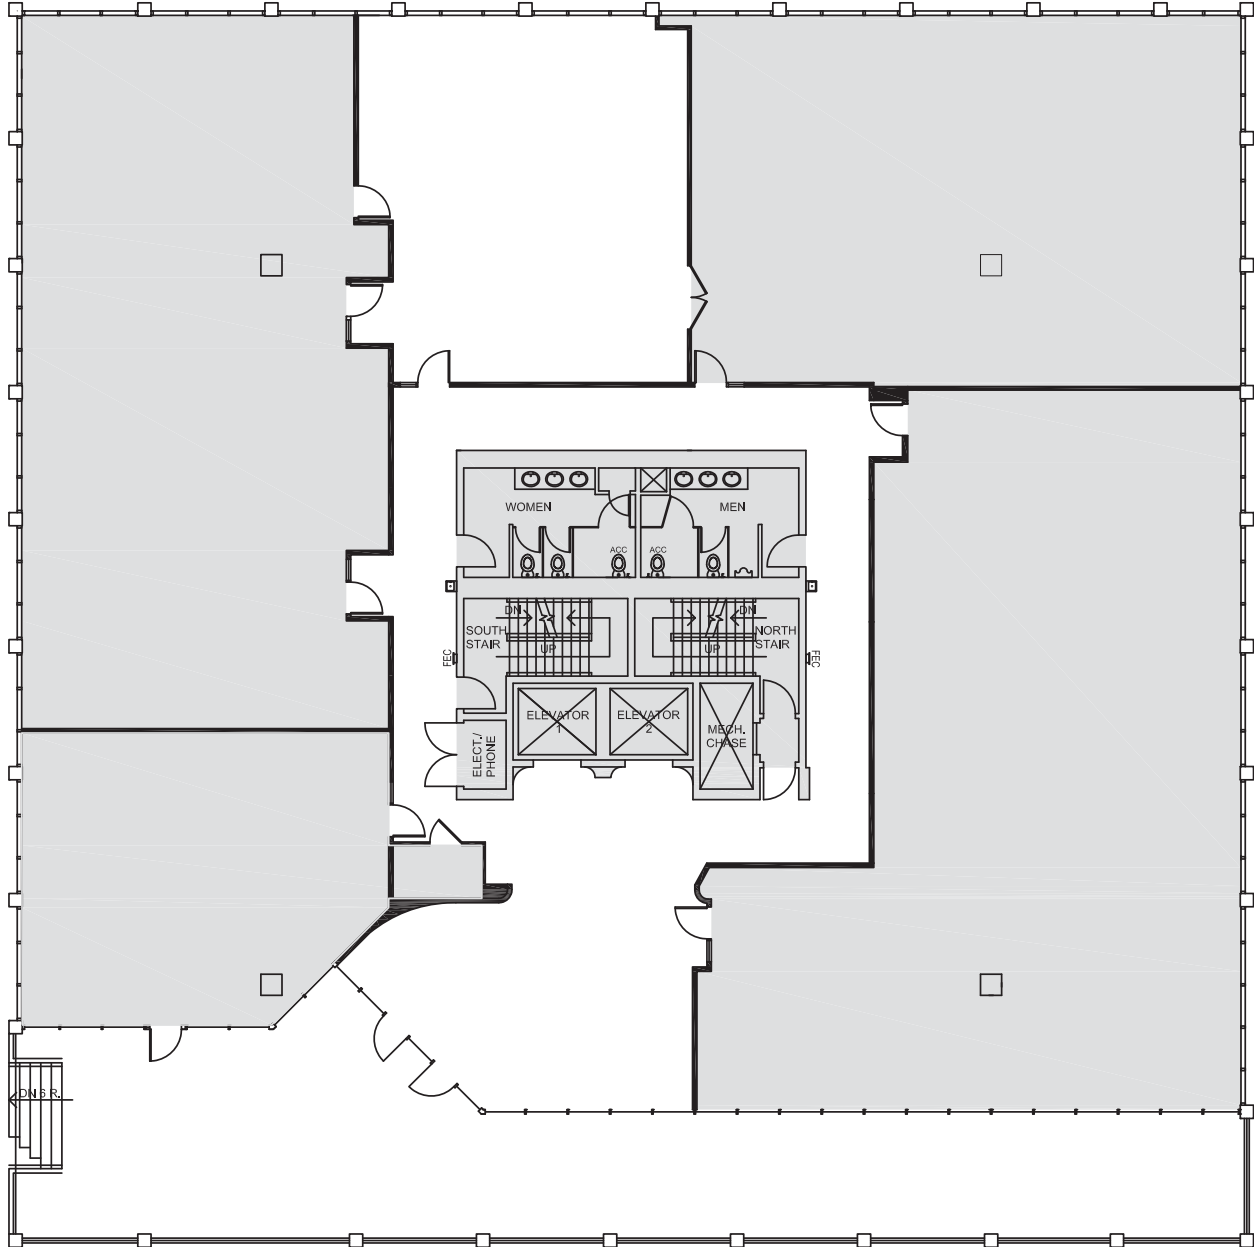

Martin Selig
mselectig@martinselig.com

Schedule a Tour
206-467-7600

MARTIN SELIG
REAL ESTATE

FOR LEASE

SOUTH TOWER HARRISON PLAZA

100 West Harrison Street
Seattle, WA 98119

FIRST FLOOR

Rentable square feet: 2,282

Available Leased

Schedule a Tour
206-467-7600

MARTIN SELIG
REAL ESTATE

FOR LEASE

SOUTH TOWER HARRISON PLAZA

100 West Harrison Street
Seattle, WA 98119

FIRST FLOOR

Rentable square feet: 1,298

Available Leased

Schedule a Tour
206-467-7600

MARTIN SELIG
REAL ESTATE

FOR LEASE

SOUTH TOWER HARRISON PLAZA

100 West Harrison Street
Seattle, WA 98119

FIRST FLOOR

Rentable square feet: 2,779