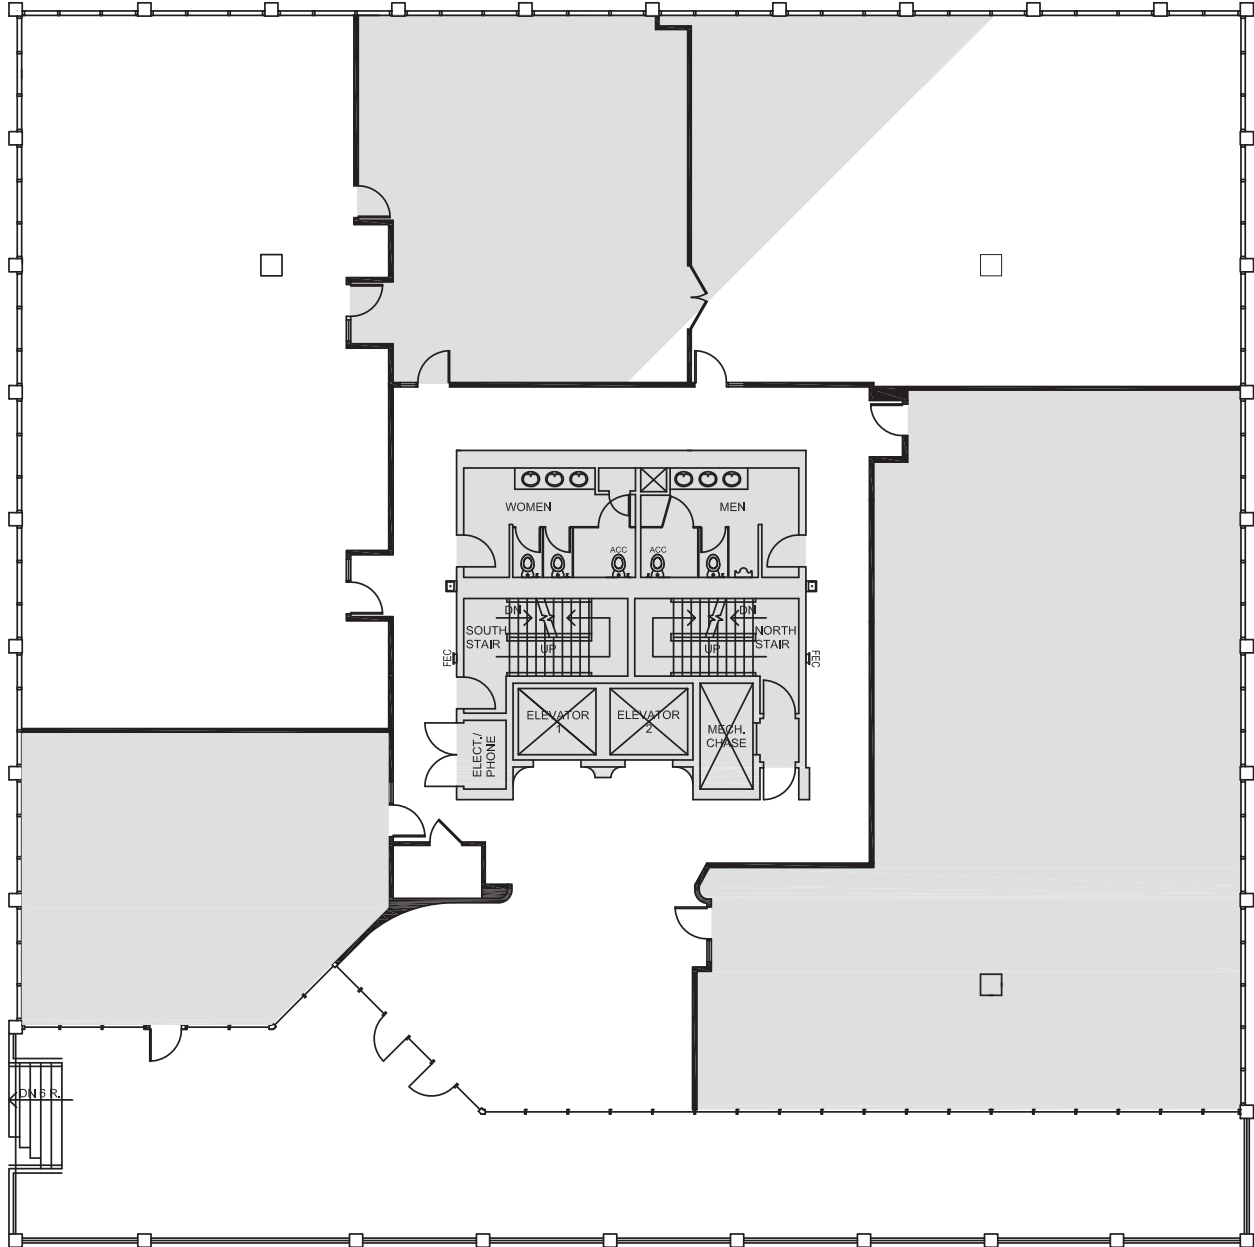

Available Leased

Schedule a Tour
206-467-7600

MARTIN SELIG
REAL ESTATE

FOR LEASE

SOUTH TOWER HARRISON PLAZA

100 West Harrison Street
Seattle, WA 98119

FIRST FLOOR

Rentable square feet: 1,298

Available Leased

Schedule a Tour
206-467-7600

MARTIN SELIG
REAL ESTATE

FOR LEASE

SOUTH TOWER HARRISON PLAZA

100 West Harrison Street
Seattle, WA 98119

FIRST FLOOR

Rentable square feet: 2,779

Available Leased

Schedule a Tour
206-467-7600

MARTIN SELIG
REAL ESTATE

FOR LEASE

SOUTH TOWER HARRISON PLAZA

100 West Harrison Street
Seattle, WA 98119

FIRST FLOOR

Rentable square feet: 6,359