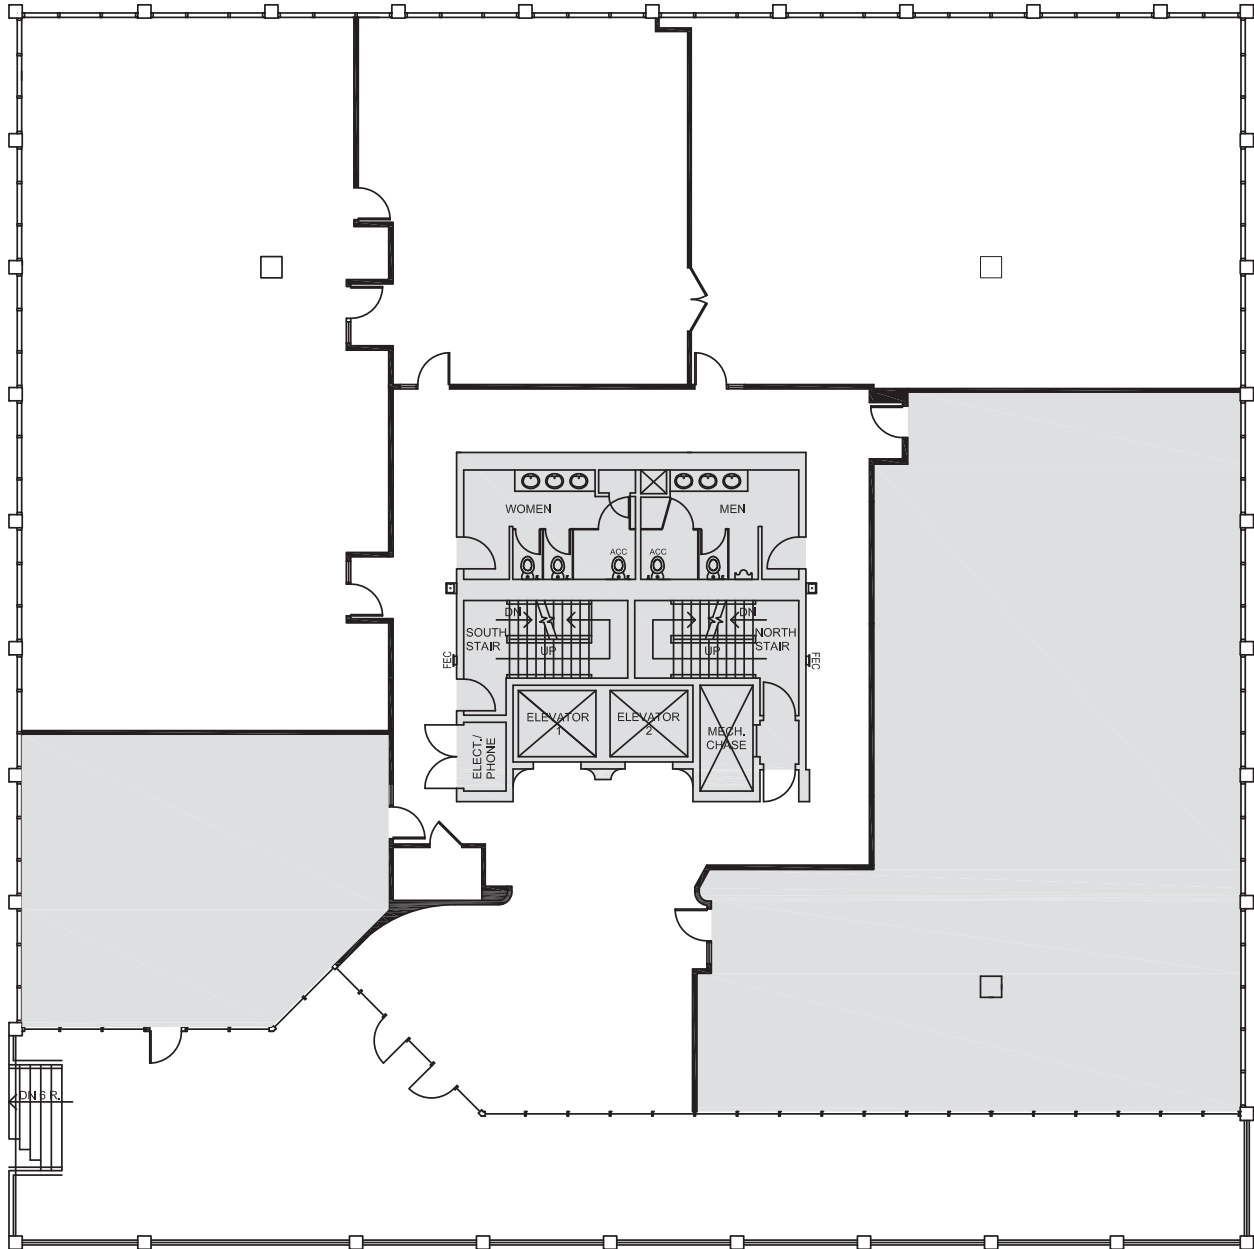

Available Leased

Schedule a Tour
206-467-7600

MARTIN SELIG
REAL ESTATE

FOR LEASE

SOUTH TOWER HARRISON PLAZA

100 West Harrison Street
Seattle, WA 98119

FIRST FLOOR

Rentable square feet: 2,779

Available Leased

Schedule a Tour
206-467-7600

MARTIN SELIG
REAL ESTATE

FOR LEASE

SOUTH TOWER HARRISON PLAZA

100 West Harrison Street
Seattle, WA 98119

FIRST FLOOR

Rentable square feet: 6,359

Available Leased

Schedule a Tour
206-467-7600

MARTIN SELIG
REAL ESTATE

FOR LEASE

SOUTH TOWER HARRISON PLAZA

100 West Harrison Street
Seattle, WA 98119

THIRD FLOOR

Rentable square feet: 1,826