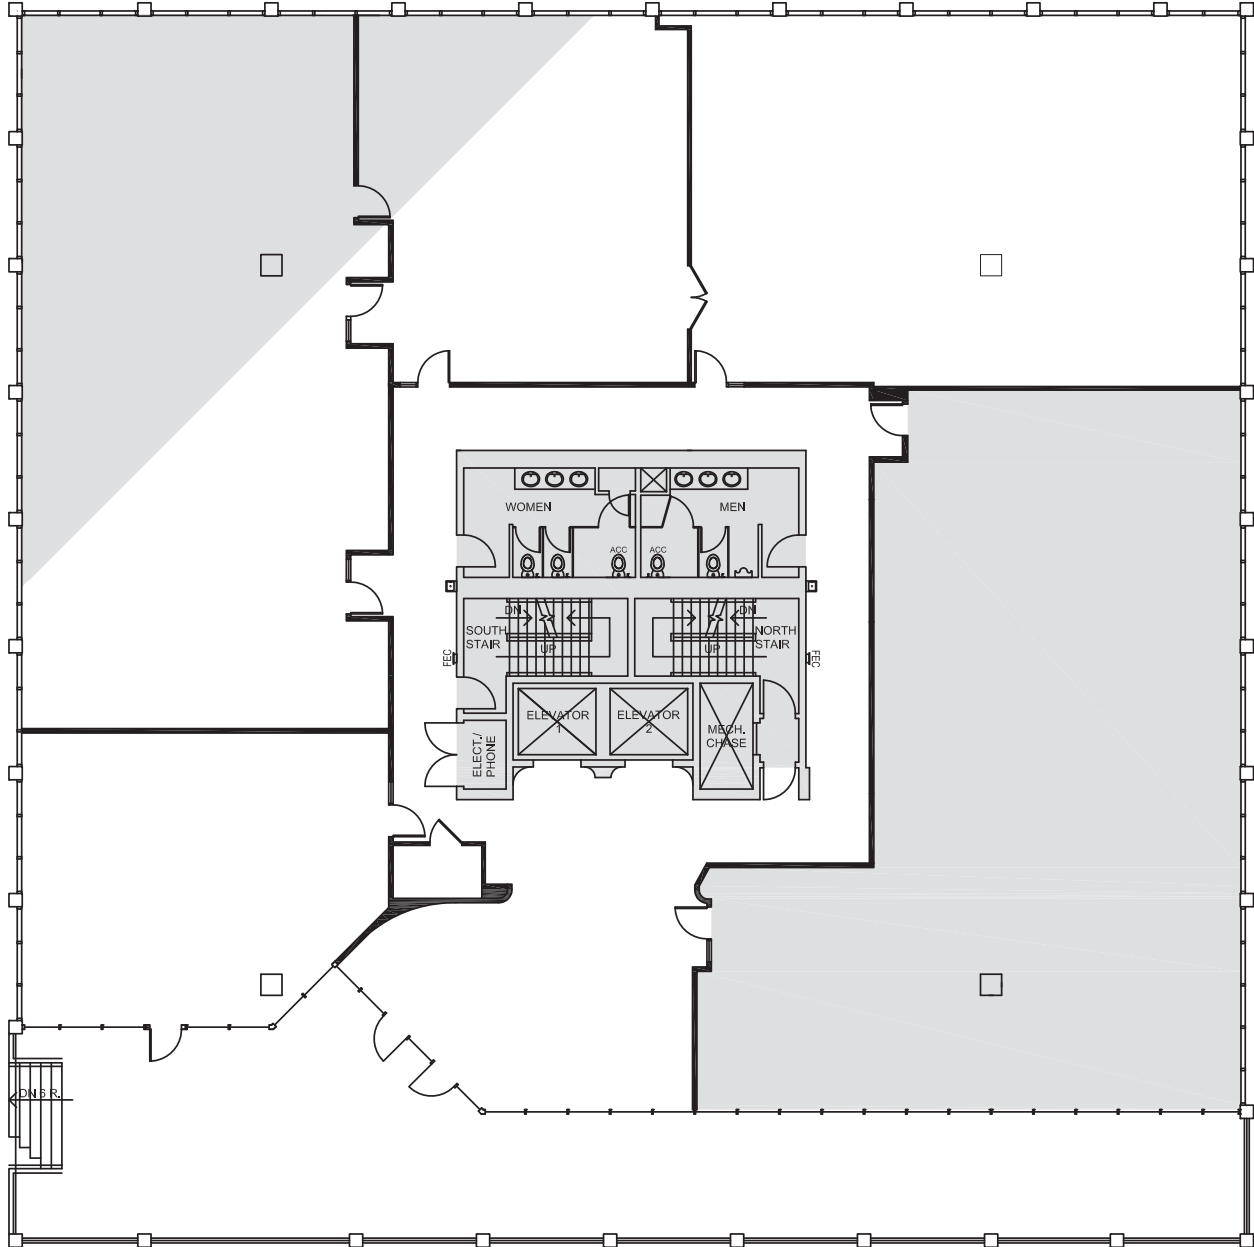

Schedule a Tour
206-467-7600

MARTIN SELIG
REAL ESTATE

FOR LEASE

SOUTH TOWER HARRISON PLAZA

100 West Harrison Street
Seattle, WA 98119

Available Square Footage: 8,185

Building Features:

- Custom build-outs available
- Indoor parking
- Large new conference room facility
- Pet-friendly offices
- Free lobby Wi-Fi
- Bike Storage
- On-site Showers

Martin Selig
mselectig@martinselig.com

Schedule a Tour
206-467-7600

MARTIN SELIG
REAL ESTATE

FOR LEASE

SOUTH TOWER HARRISON PLAZA

100 West Harrison Street
Seattle, WA 98119

FIRST FLOOR

Rentable square feet: 2,282

Available Leased

Schedule a Tour
206-467-7600

MARTIN SELIG
REAL ESTATE

FOR LEASE

SOUTH TOWER HARRISON PLAZA

100 West Harrison Street
Seattle, WA 98119

FIRST FLOOR

Rentable square feet: 1,298

Available Leased

Schedule a Tour
206-467-7600

MARTIN SELIG
REAL ESTATE

FOR LEASE

SOUTH TOWER HARRISON PLAZA

100 West Harrison Street
Seattle, WA 98119

FIRST FLOOR

Rentable square feet: 2,779