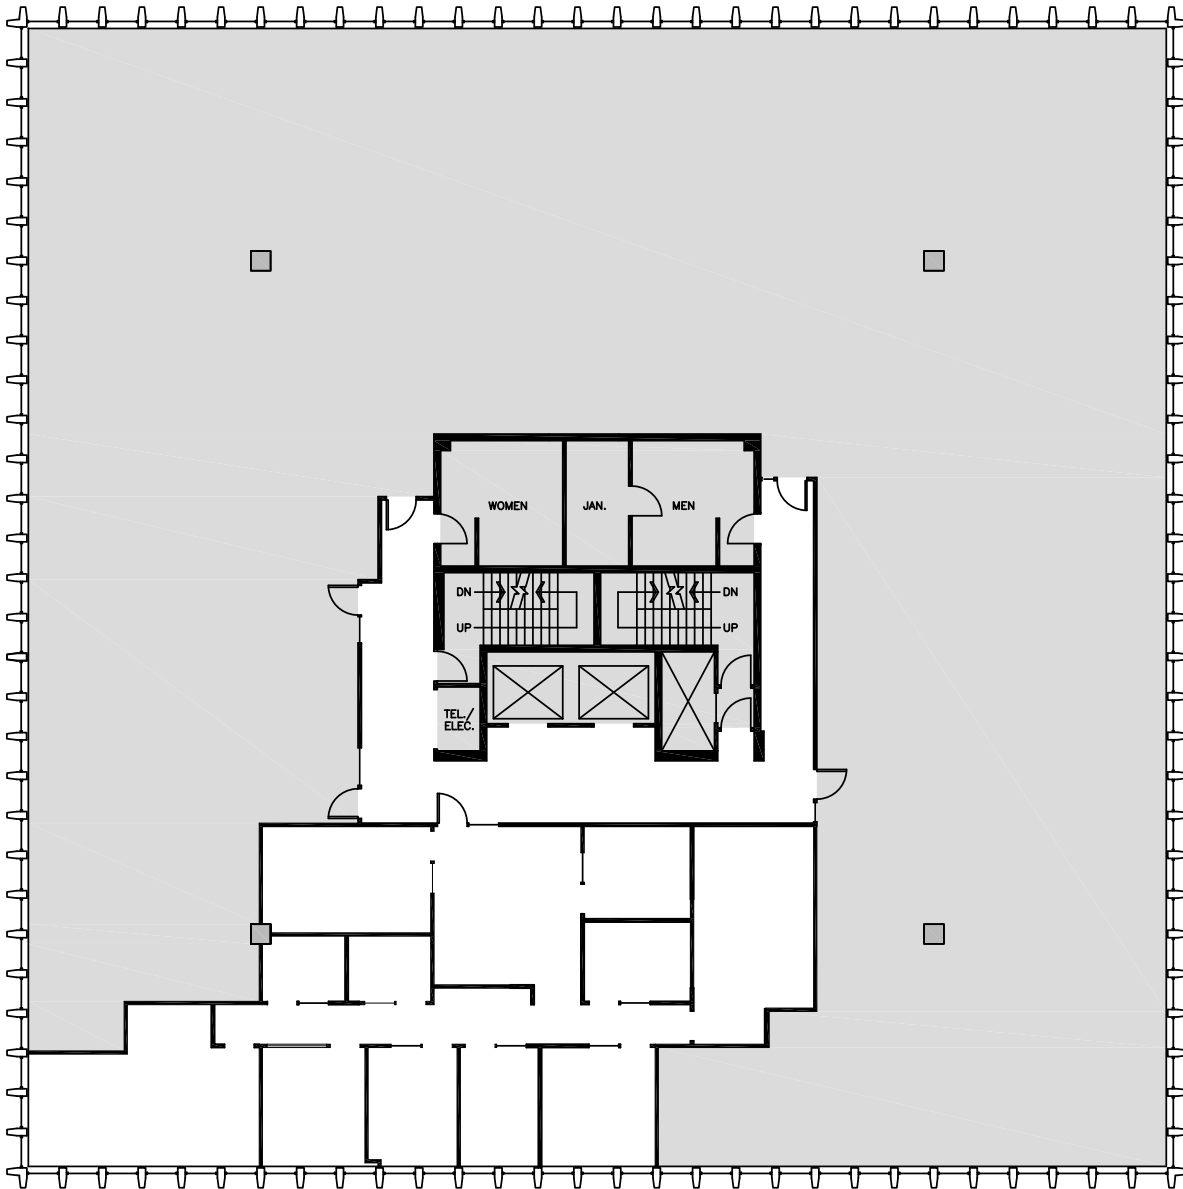

Schedule a Tour
206-467-7600

FOR LEASE

SOUTH TOWER HARRISON PLAZA

100 West Harrison Street
Seattle, WA 98119

3RD FLOOR

Rentable square feet: 2,463

Available Leased

N >