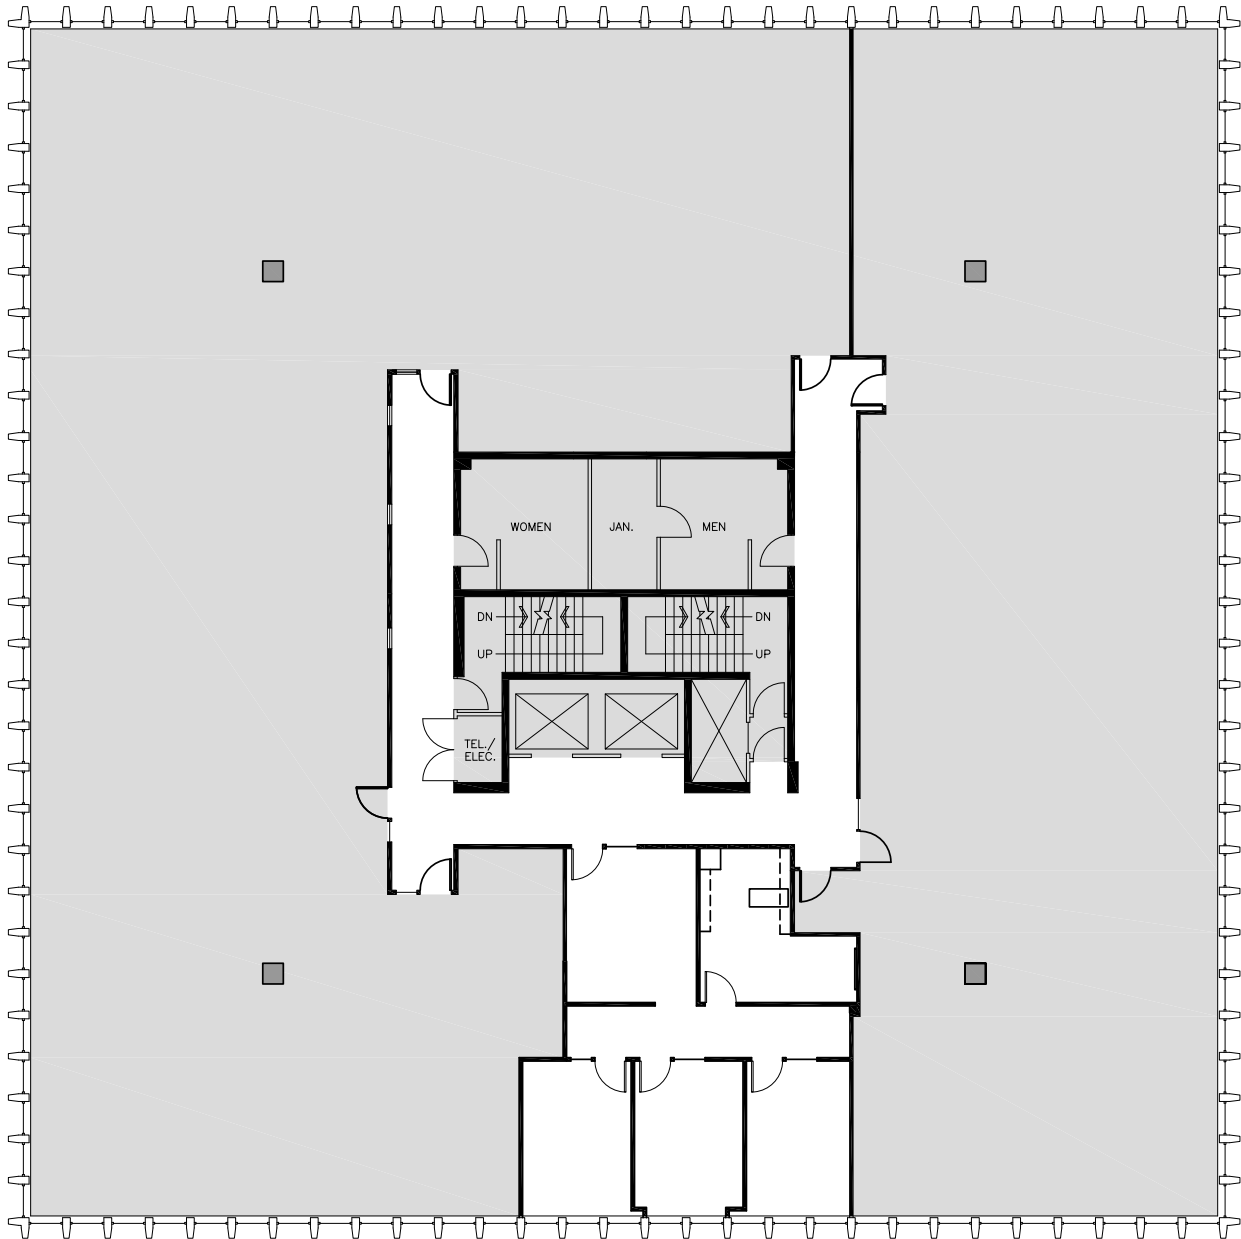

Schedule a Tour
206-467-7600

FOR LEASE

SOUTH TOWER HARRISON PLAZA

100 West Harrison Street
Seattle, WA 98119

4TH FLOOR

Rentable square feet: 1,210

Available Leased

N >