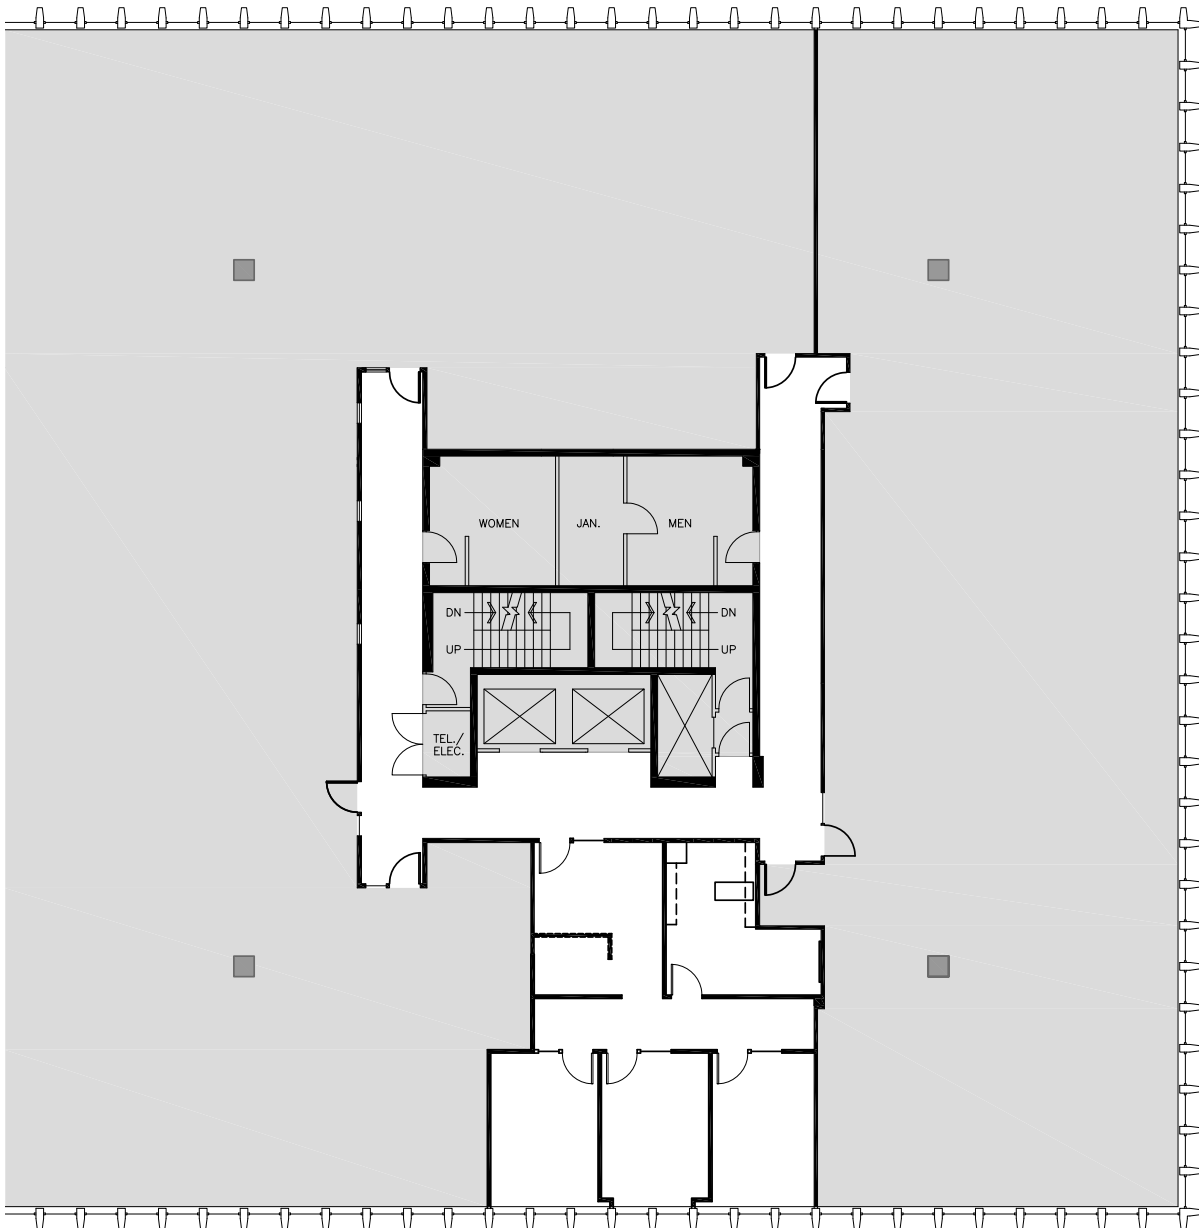

## SOUTH TOWER HARRISON PLAZA

100 West Harrison Street  
Seattle, WA 98119

### 4TH FLOOR

Rentable square feet: 1,210

Available  Leased

N >