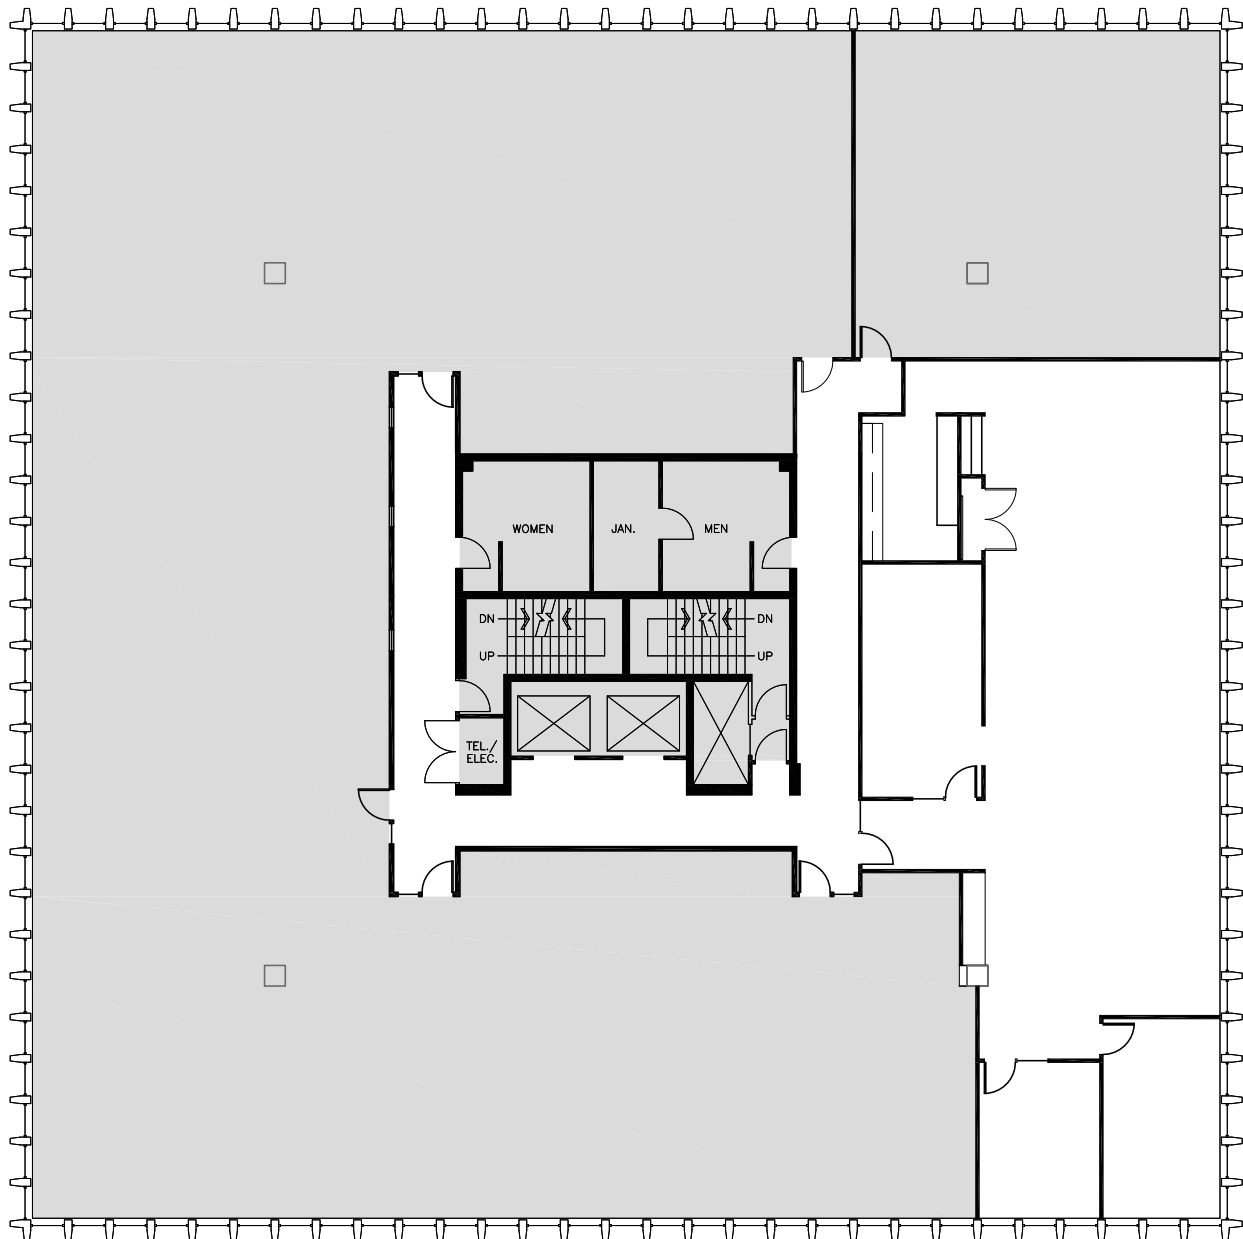

## SOUTH TOWER HARRISON PLAZA

100 West Harrison Street  
Seattle, WA 98119

### 4TH FLOOR

Rentable square feet: 1,466

Available  Leased

N >