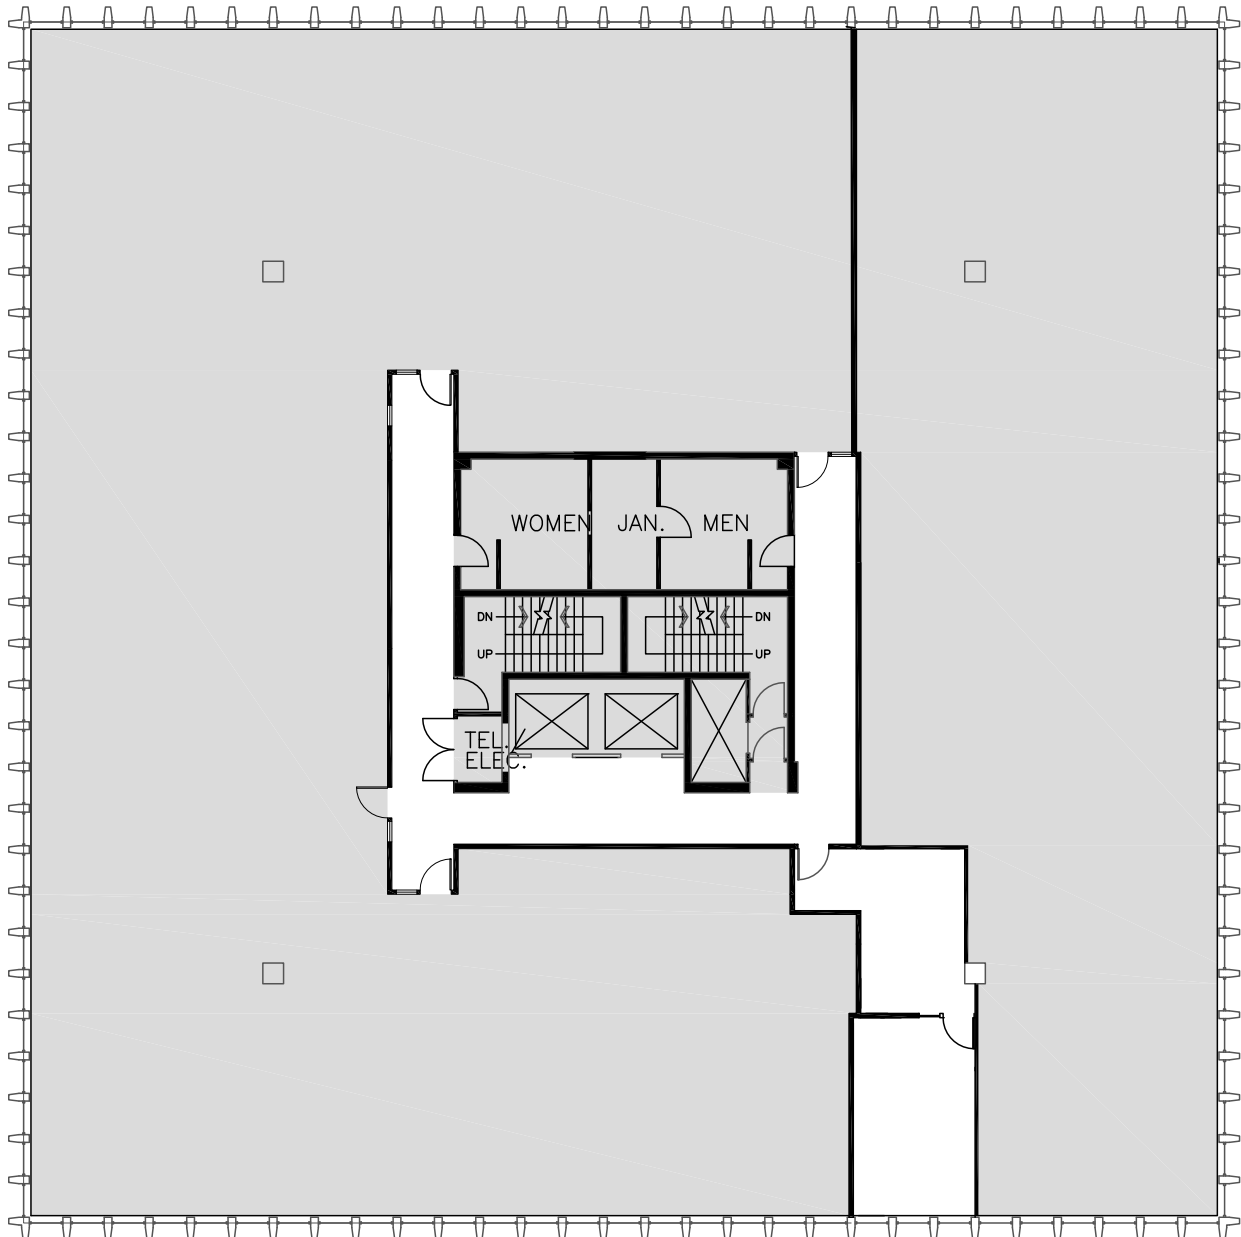

Schedule a Tour
206-467-7600

FOR LEASE

SOUTH TOWER HARRISON PLAZA

100 West Harrison Street
Seattle, WA 98119

4TH FLOOR

Rentable square feet: 508

Available Leased

N >