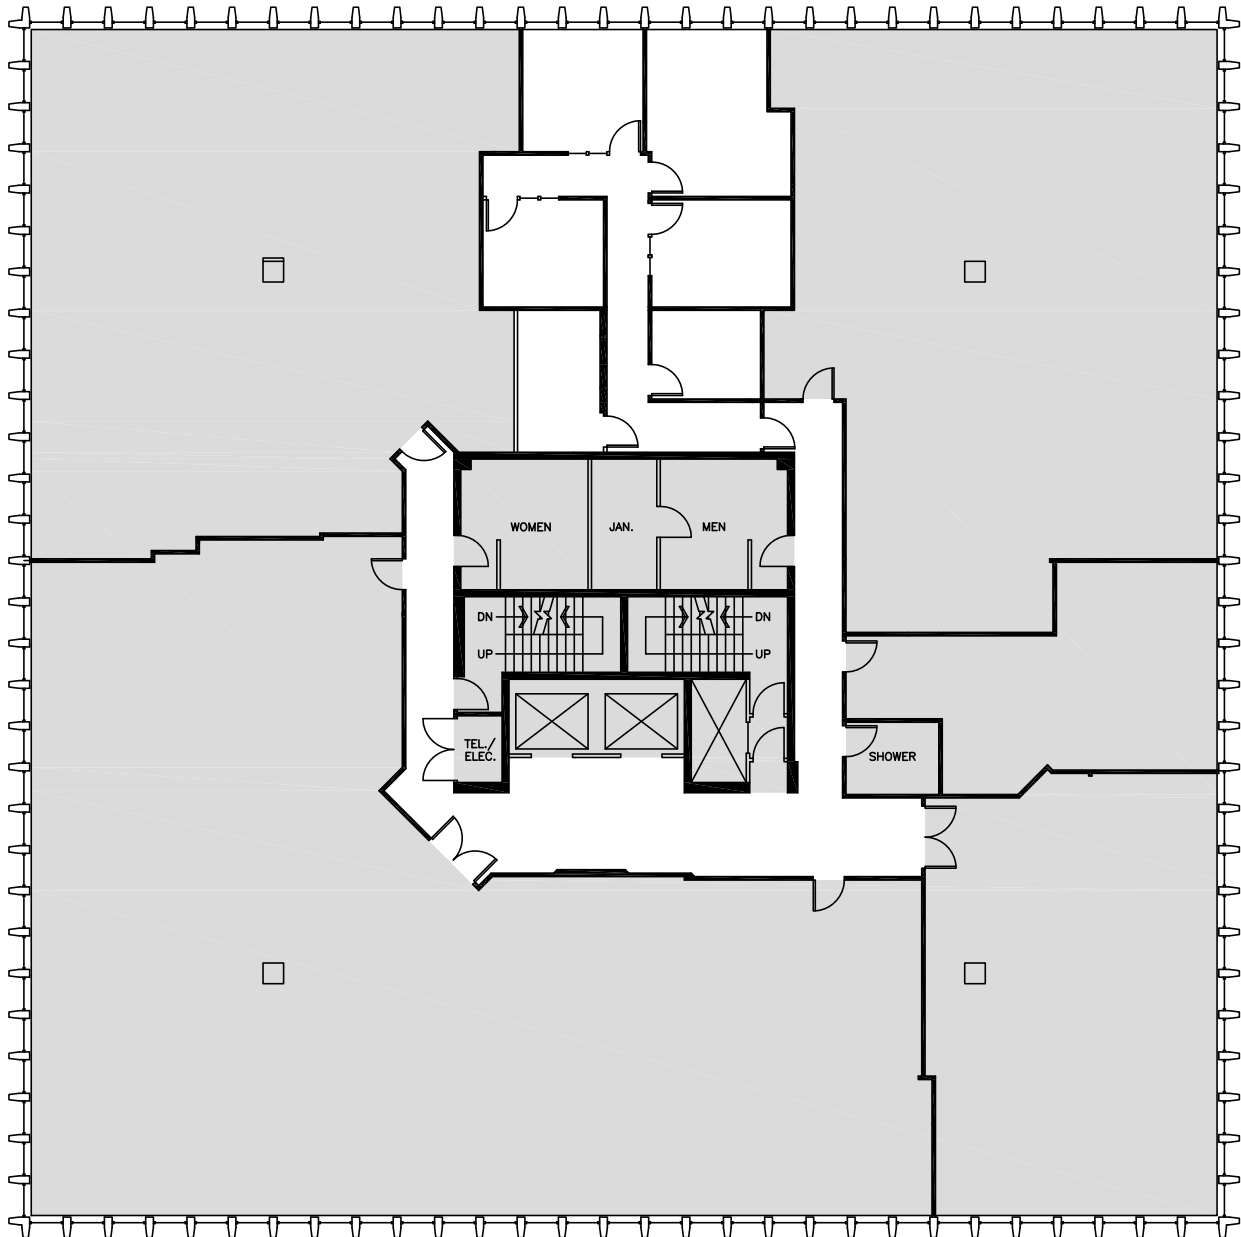

Schedule a Tour
206-467-7600

FOR LEASE

SOUTH TOWER HARRISON PLAZA

100 West Harrison Street
Seattle, WA 98119

5TH FLOOR

Rentable square feet: 1,356

Available Leased

N >