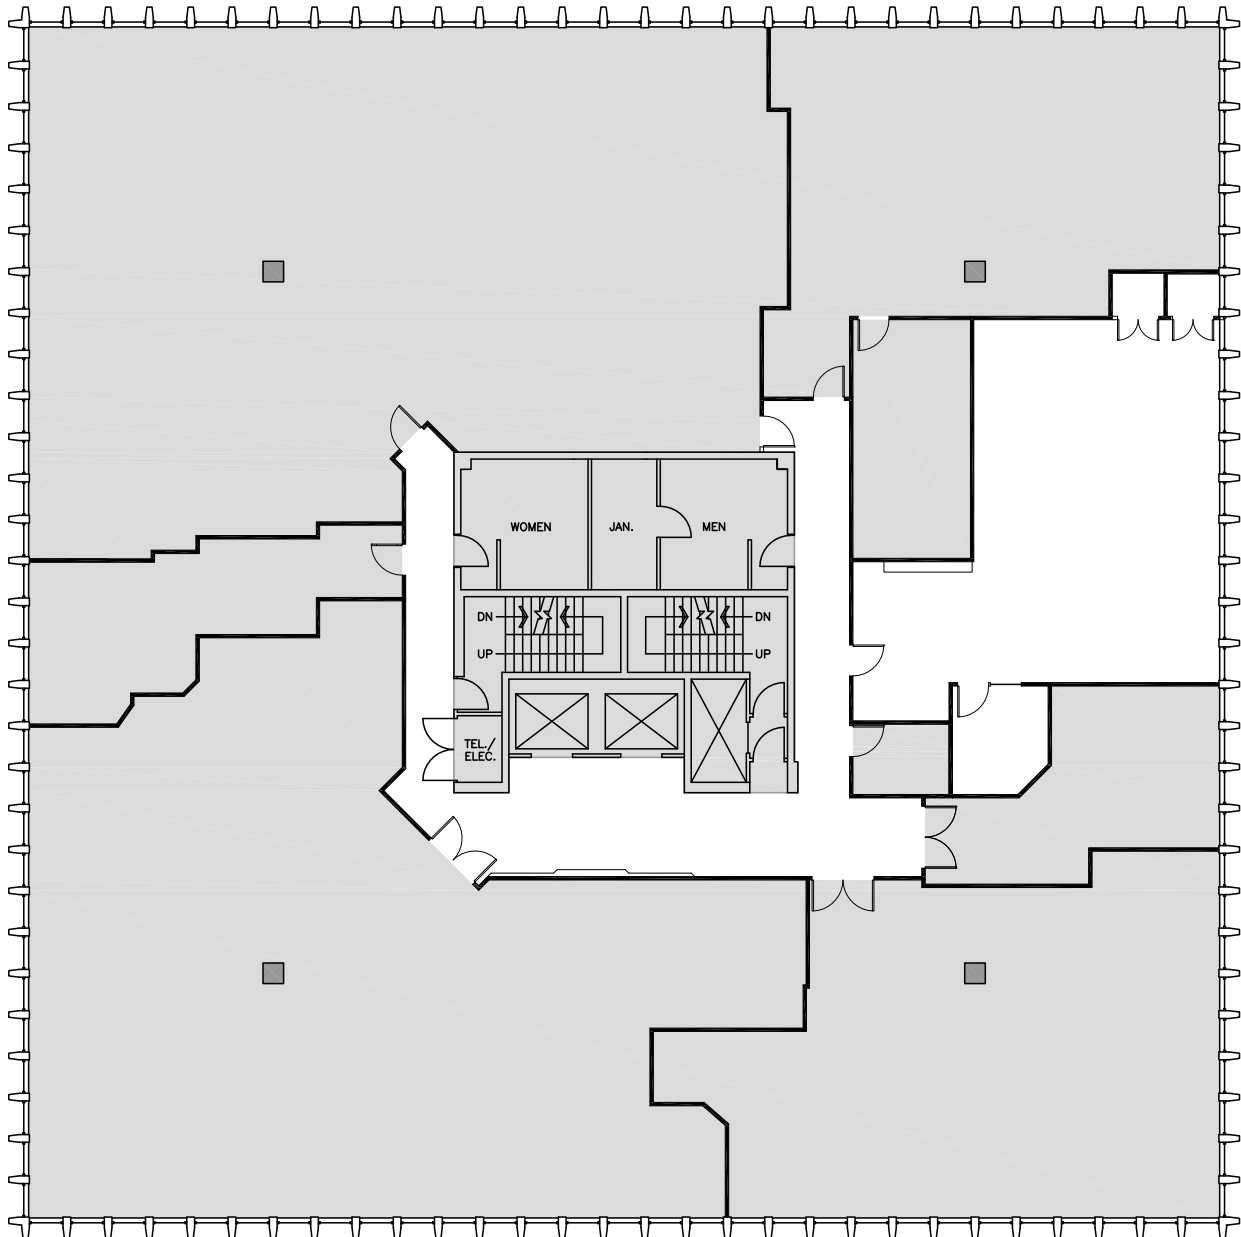

Schedule a Tour
206-467-7600

FOR LEASE

SOUTH TOWER HARRISON PLAZA

100 West Harrison Street
Seattle, WA 98119

5TH FLOOR

Rentable square feet: 1,404

Available Leased

N >