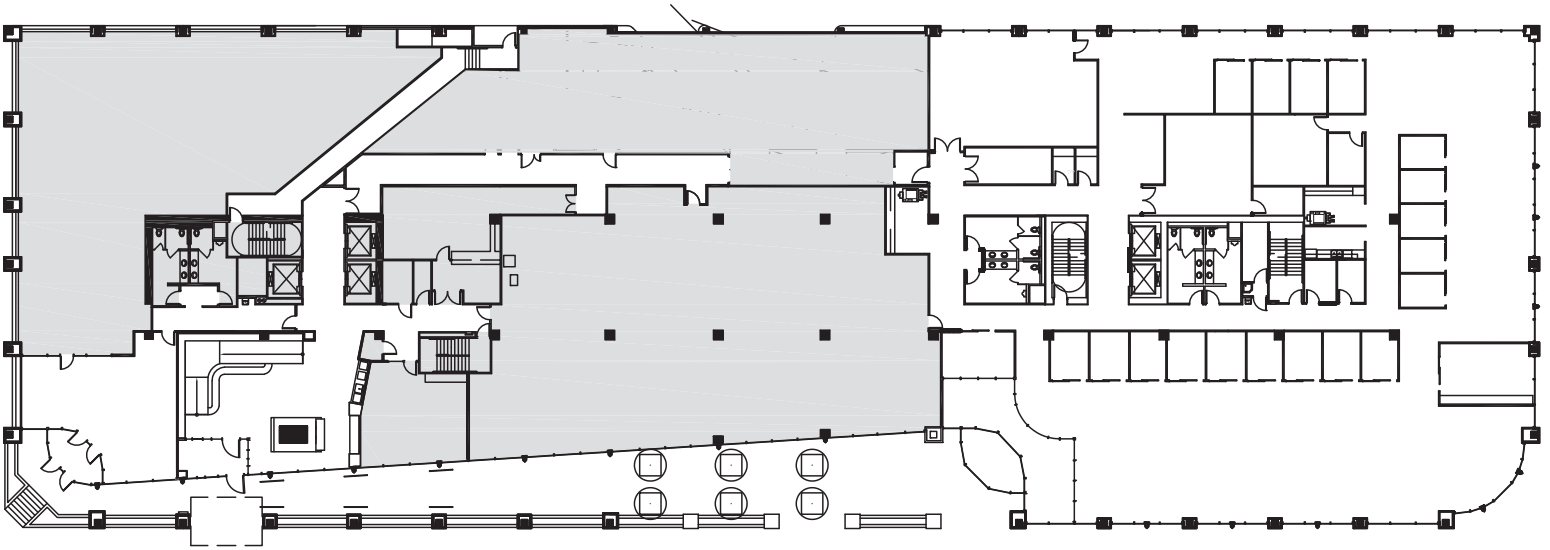

Schedule a Tour
206-467-7600

FOR LEASE

WEST TOWER

400 Second Avenue W.
Seattle, WA 98119

2ND FLOOR

Rentable square feet: 6,976

Available Leased

Schedule a Tour
206-467-7600

FOR LEASE

WEST TOWER

400 Second Avenue W.
Seattle, WA 98119

3RD FLOOR

Rentable square feet: 15,089

Available Leased

<N