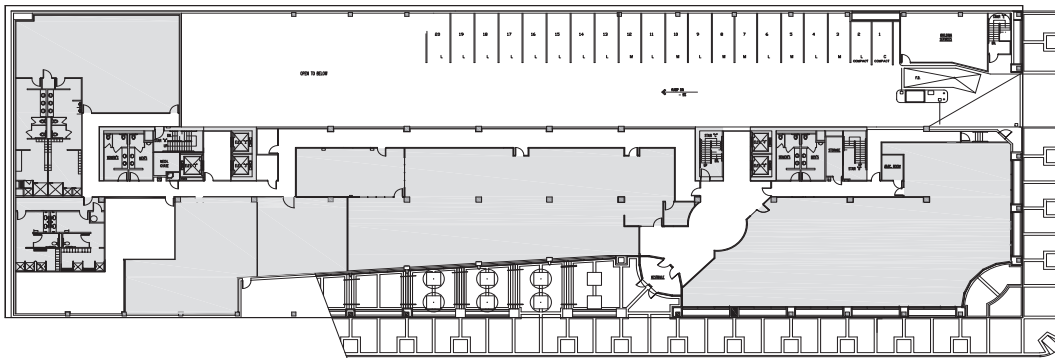

Schedule a Tour
206-467-7600

FOR LEASE

WEST TOWER

400 Second Avenue W.
Seattle, WA 98119

2ND FLOOR

Rentable square feet: 1,772

Available Leased

CALL US TO SCHEDULE A TOUR | 206-467-7600 | martinselig.com

Schedule a Tour
206-467-7600

FOR LEASE

WEST TOWER

400 Second Avenue W.
Seattle, WA 98119

2ND FLOOR

Rentable square feet: 6,976

Available Leased

Schedule a Tour
206-467-7600

FOR LEASE

WEST TOWER

400 Second Avenue W.
Seattle, WA 98119

3RD FLOOR

Rentable square feet: 15,089

Available Leased

<N