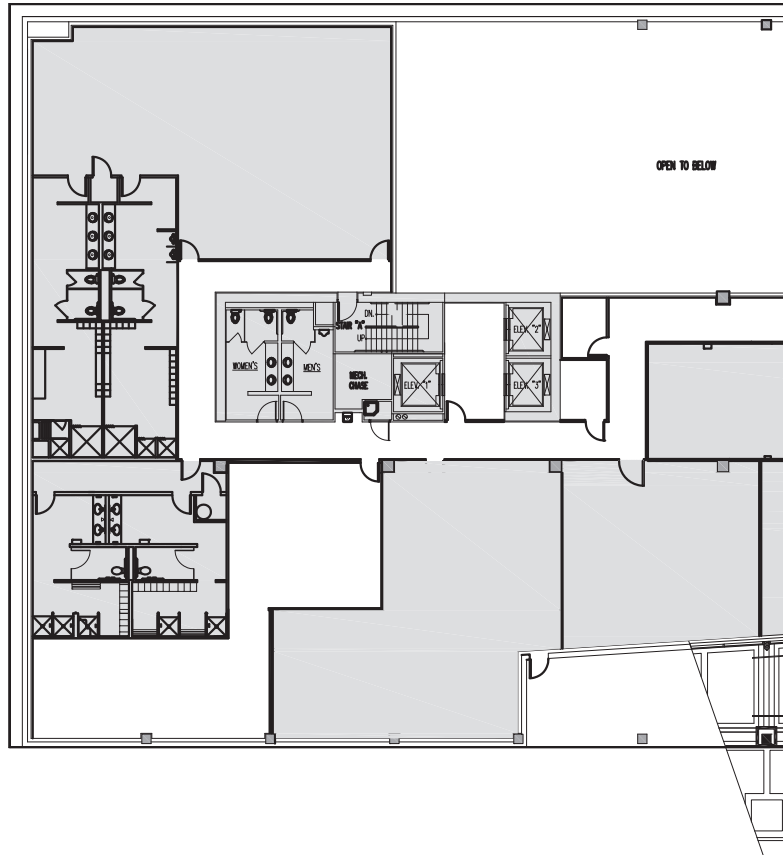

Schedule a Tour
206-467-7600

FOR LEASE

WEST TOWER

400 Second Avenue W.
Seattle, WA 98119

2ND FLOOR

Rentable square feet: 1,772

Available Leased

CALL US TO SCHEDULE A TOUR | 206-467-7600 | martinselig.com

Schedule a Tour
206-467-7600

FOR LEASE

WEST TOWER

400 Second Avenue W.
Seattle, WA 98119

2ND FLOOR

Rentable square feet: 6,976

Available Leased

Schedule a Tour
206-467-7600

FOR LEASE

WEST TOWER

400 Second Avenue W.
Seattle, WA 98119

3RD FLOOR

Rentable square feet: 15,089

Available Leased

<N