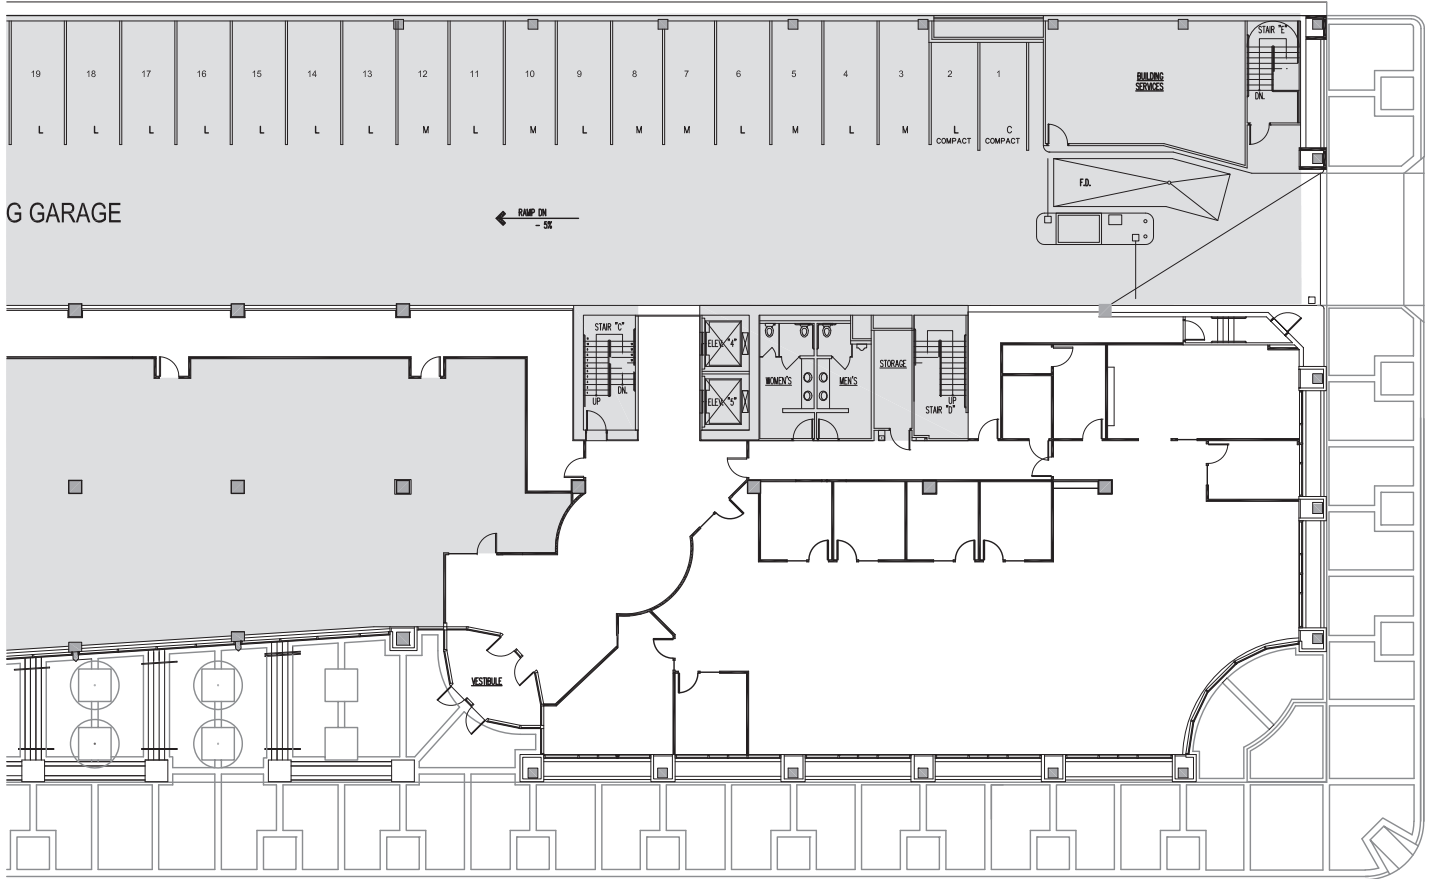

Schedule a Tour
206-467-7600

FOR LEASE

WEST TOWER

400 Second Avenue W.
Seattle, WA 98119

2ND FLOOR

Rentable square feet: 6,976

Available Leased

Schedule a Tour
206-467-7600

FOR LEASE

WEST TOWER

400 Second Avenue W.
Seattle, WA 98119

3RD FLOOR

Rentable square feet: 15,089

Available Leased

<N