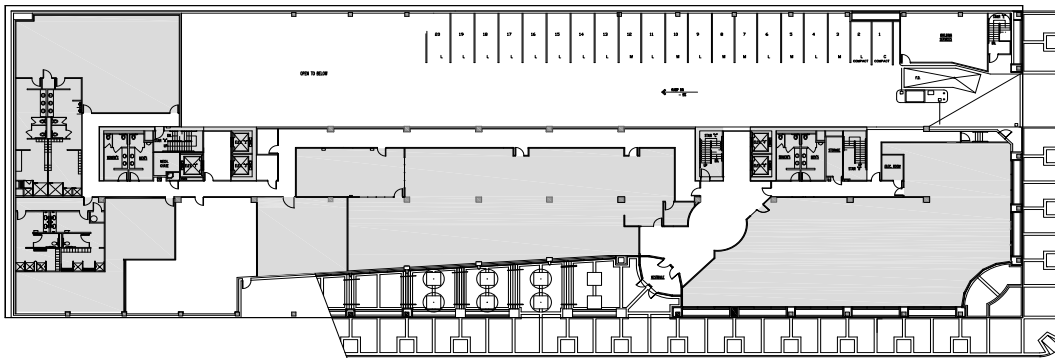

### 2ND FLOOR

Rentable square feet: 1,875

Available  Leased

CALL US TO SCHEDULE A TOUR | 206-467-7600 | [martinselig.com](http://martinselig.com)