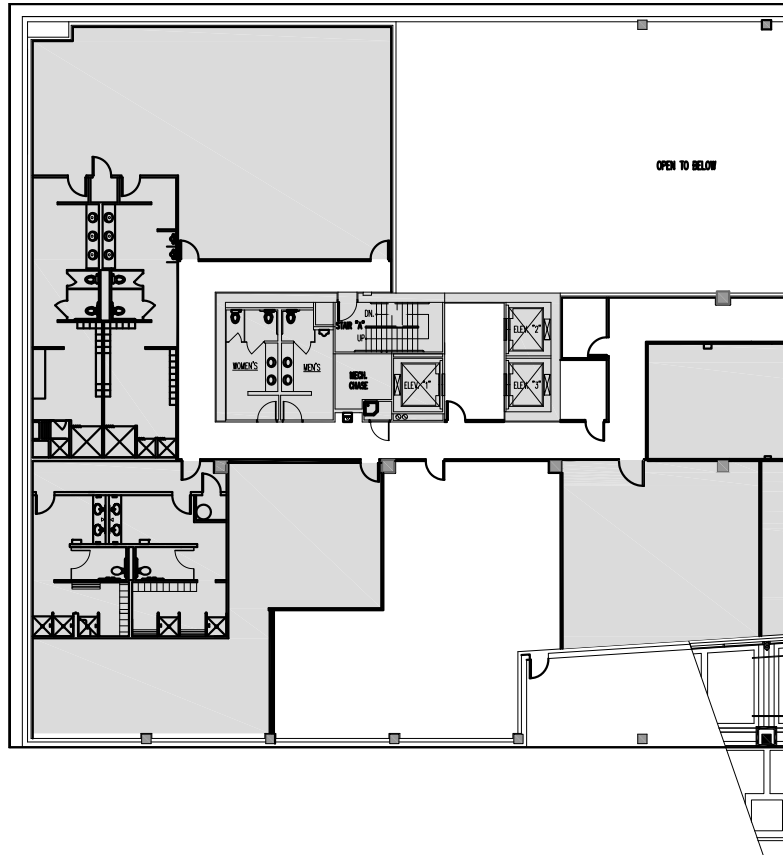

### 2ND FLOOR

Rentable square feet: 1,875

Available  Leased

CALL US TO SCHEDULE A TOUR | 206-467-7600 | [martinselig.com](http://martinselig.com)