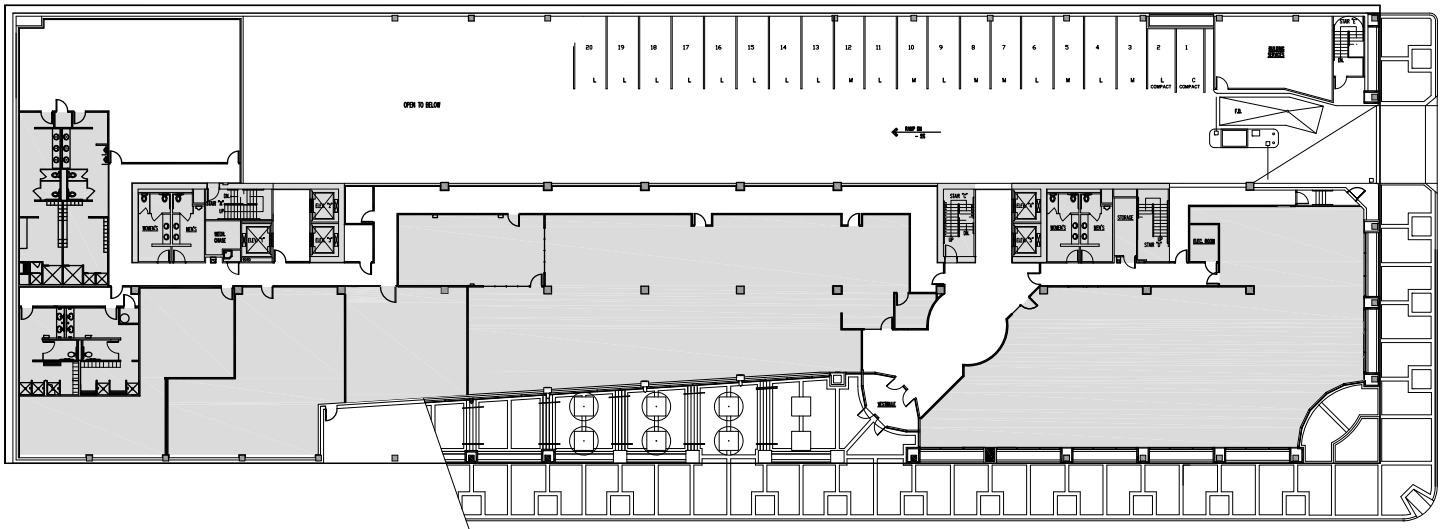

Schedule a Tour
206-467-7600

FOR LEASE

WEST TOWER

400 Second Avenue W.
Seattle, WA 98119

2ND FLOOR

Rentable square feet: 3,619

Available Leased

< N