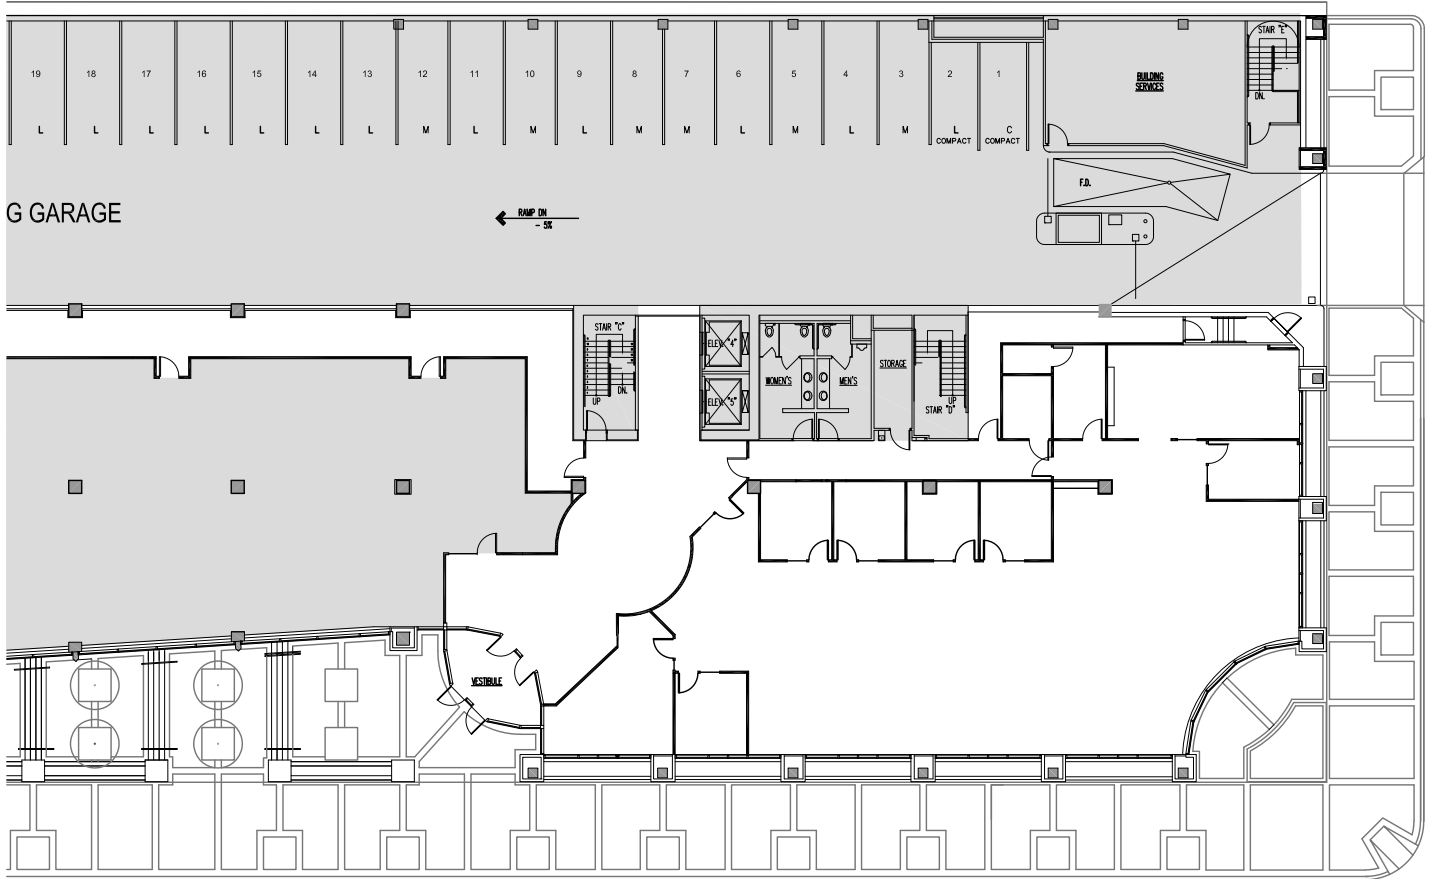

Schedule a Tour
206-467-7600

FOR LEASE

WEST TOWER

400 Second Avenue W.
Seattle, WA 98119

2ND FLOOR

Rentable square feet: 5,887

Available Leased

< N