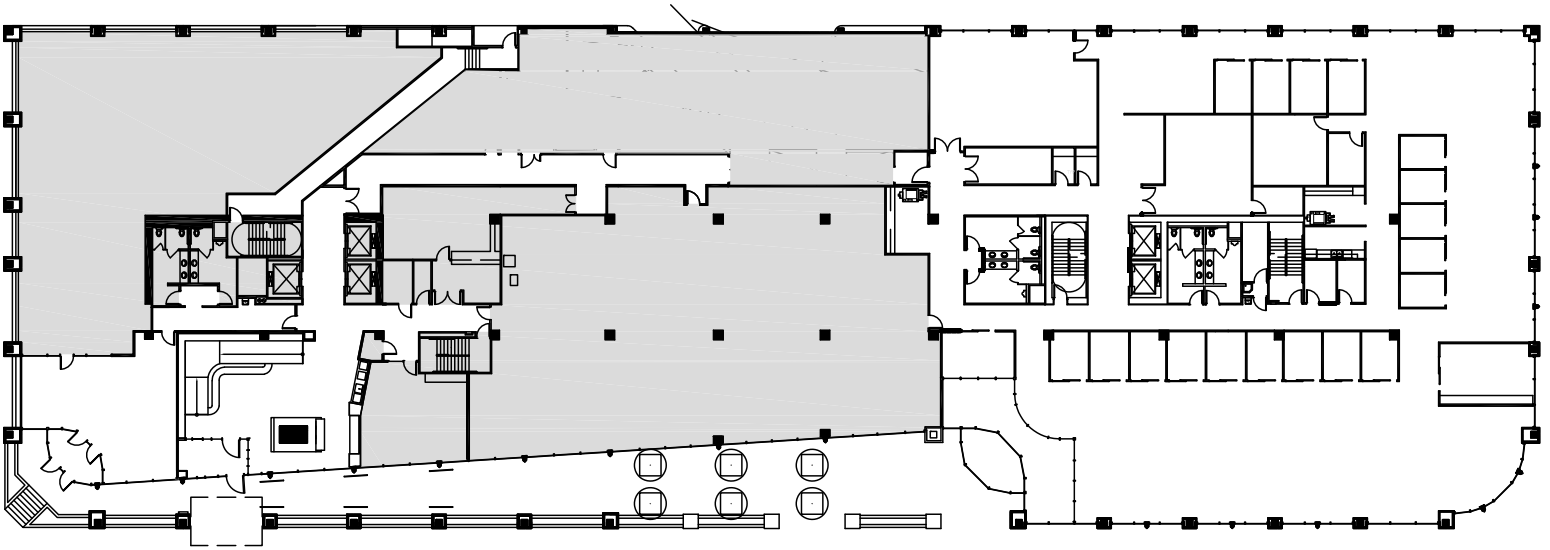

Schedule a Tour
206-467-7600

FOR LEASE

WEST TOWER

400 Second Avenue W.
Seattle, WA 98119

3RD FLOOR

Rentable square feet: 16,243

Available Leased

<N