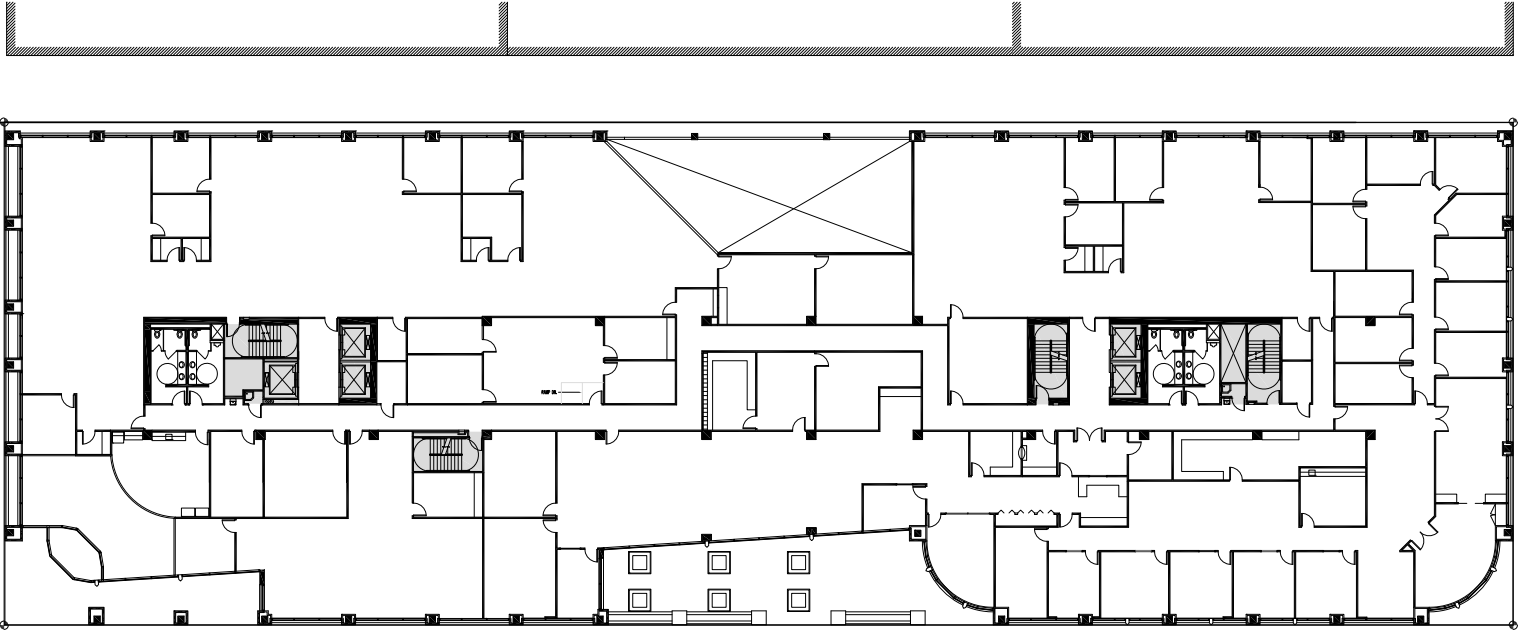

### 4th FLOOR

Rentable square feet: 39,007

Available  Leased

< N