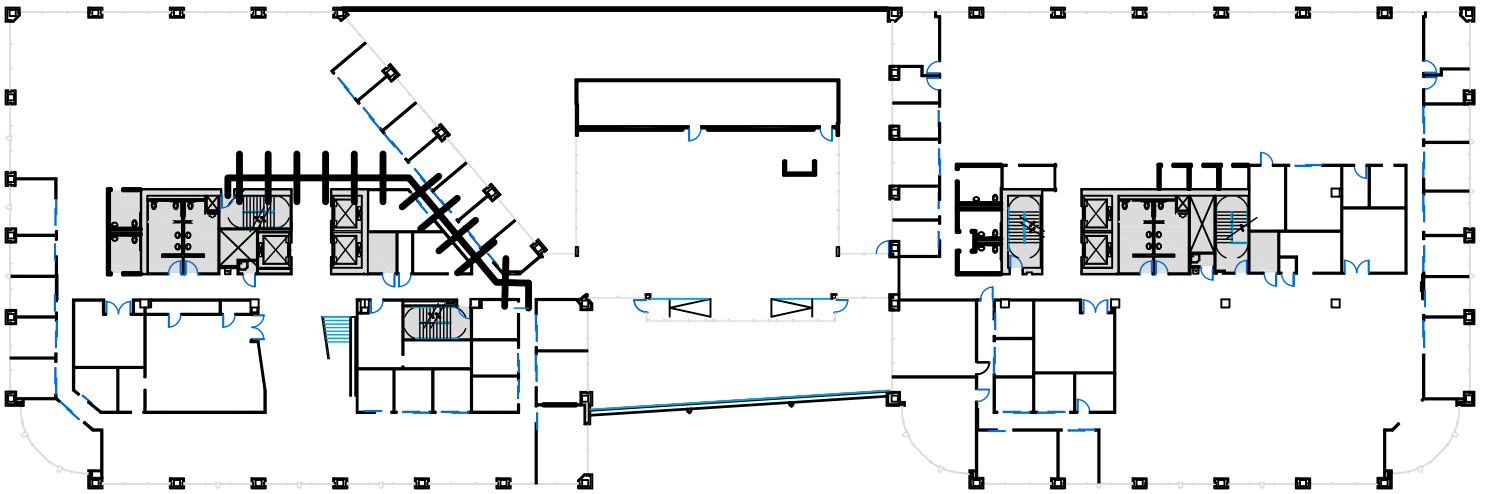

### 5th FLOOR

Rentable square feet: 37,277

Outdoor Deck: 1,804

Available  Leased

< N