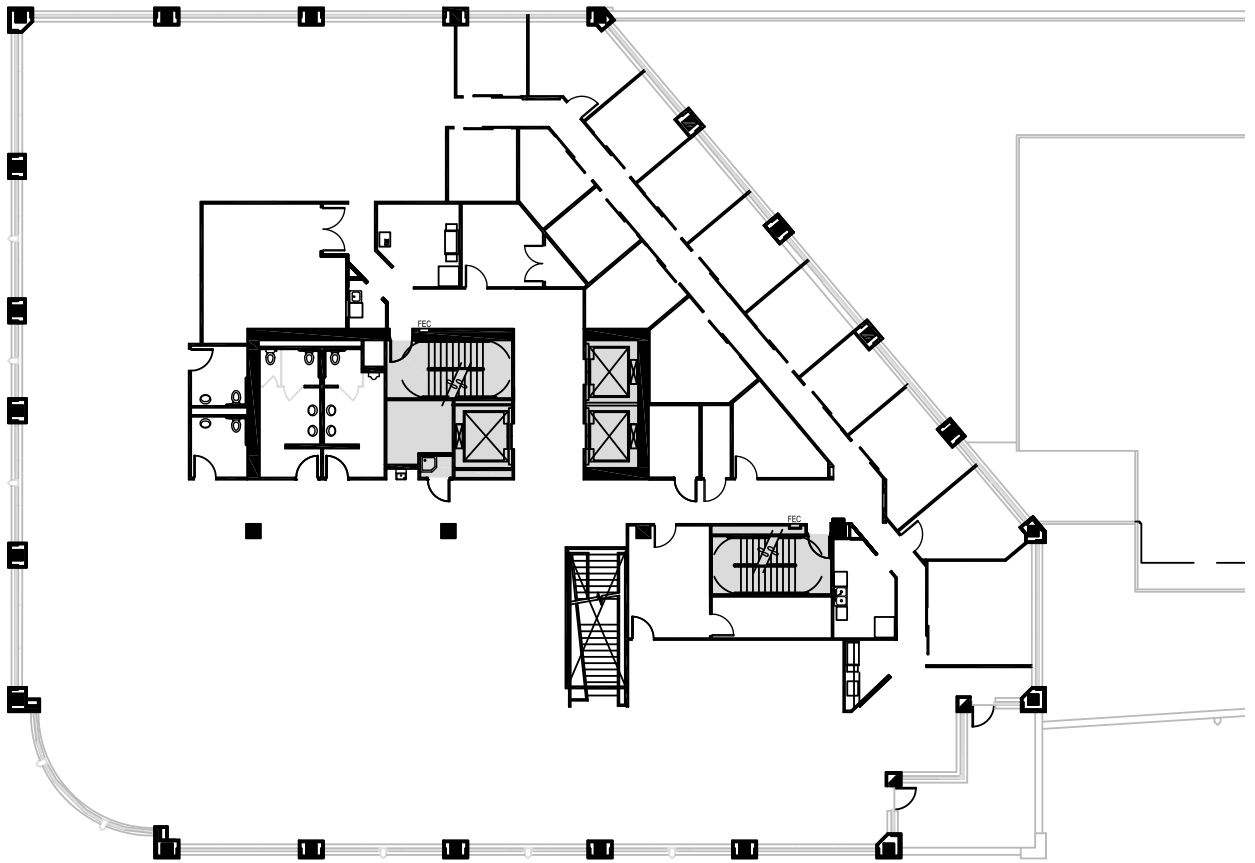

Schedule a Tour
206-467-7600

FOR LEASE

WEST TOWER

400 Second Avenue W.
Seattle, WA 98119

6th FLOOR

Rentable square feet: 14,658

Outdoor Deck: 303

Available Leased