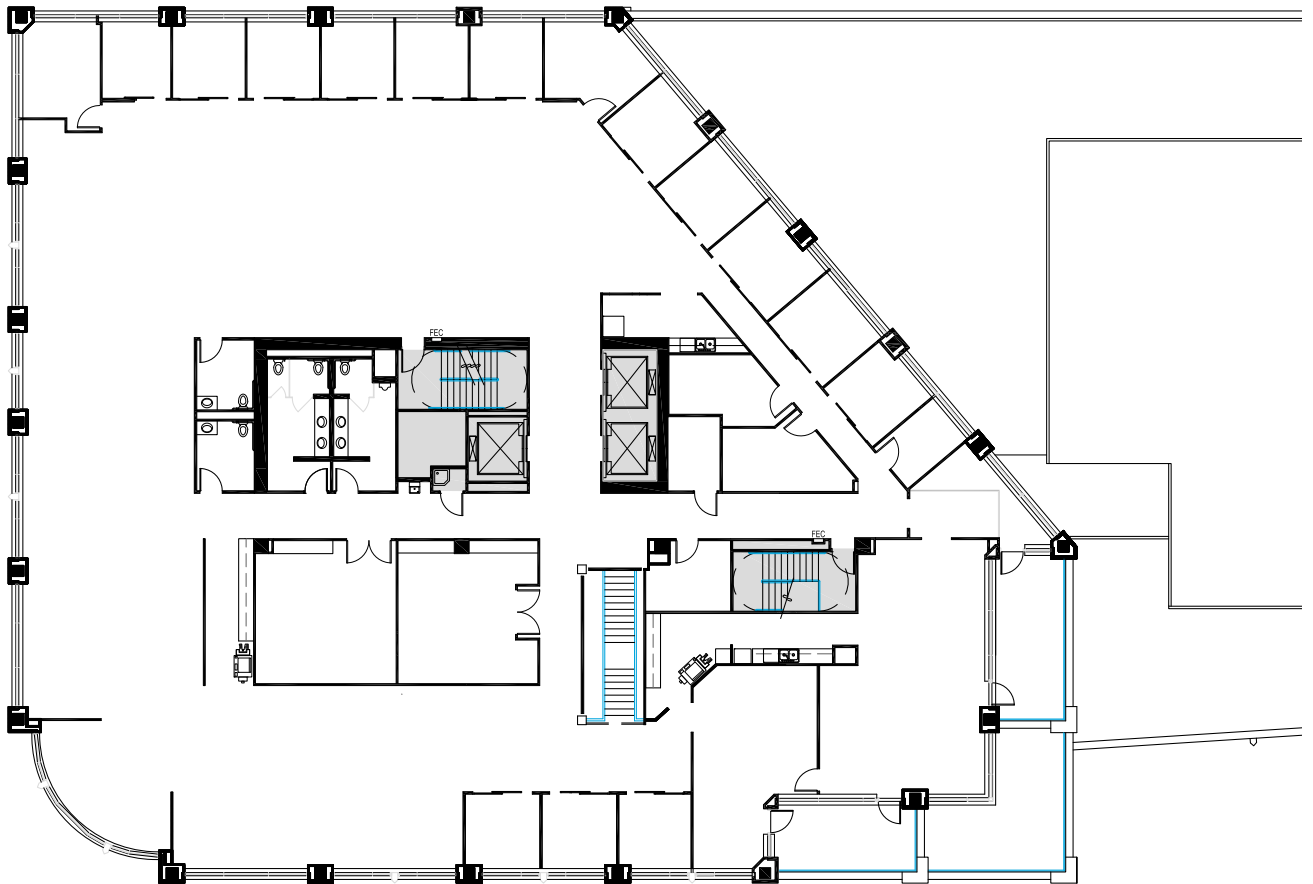

## WEST TOWER

400 Second Avenue W.  
Seattle, WA 98119

### 7th FLOOR

Rentable square feet: 14,152

Outdoor Deck: 429

Available  Leased

< N