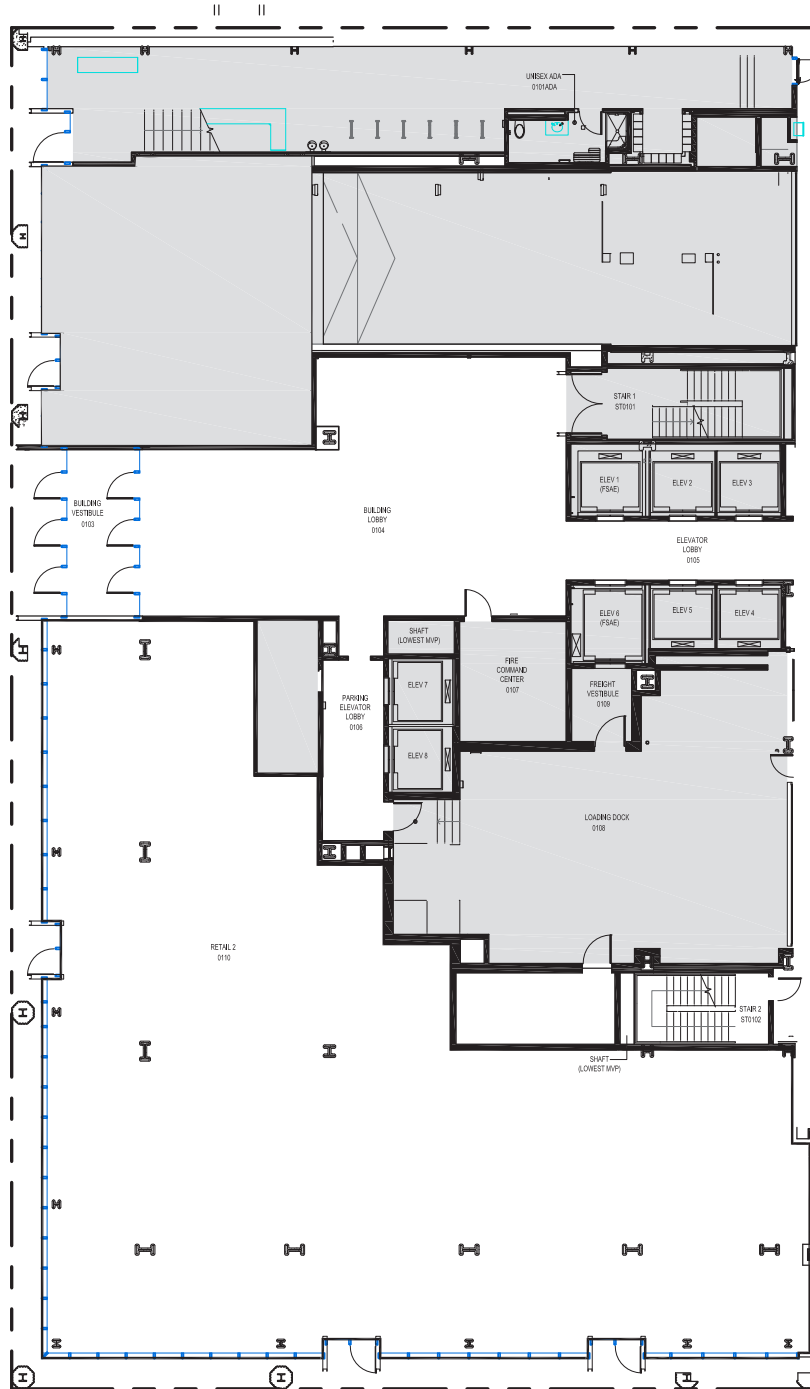

Schedule a Tour
206-467-7600

MARTIN SELIG
REAL ESTATE

FOR LEASE

400 WESTLAKE

400 Westlake Ave N
Seattle, WA 98109

1ST FLOOR - RETAIL

Rentable square feet: 7,004

Available Leased