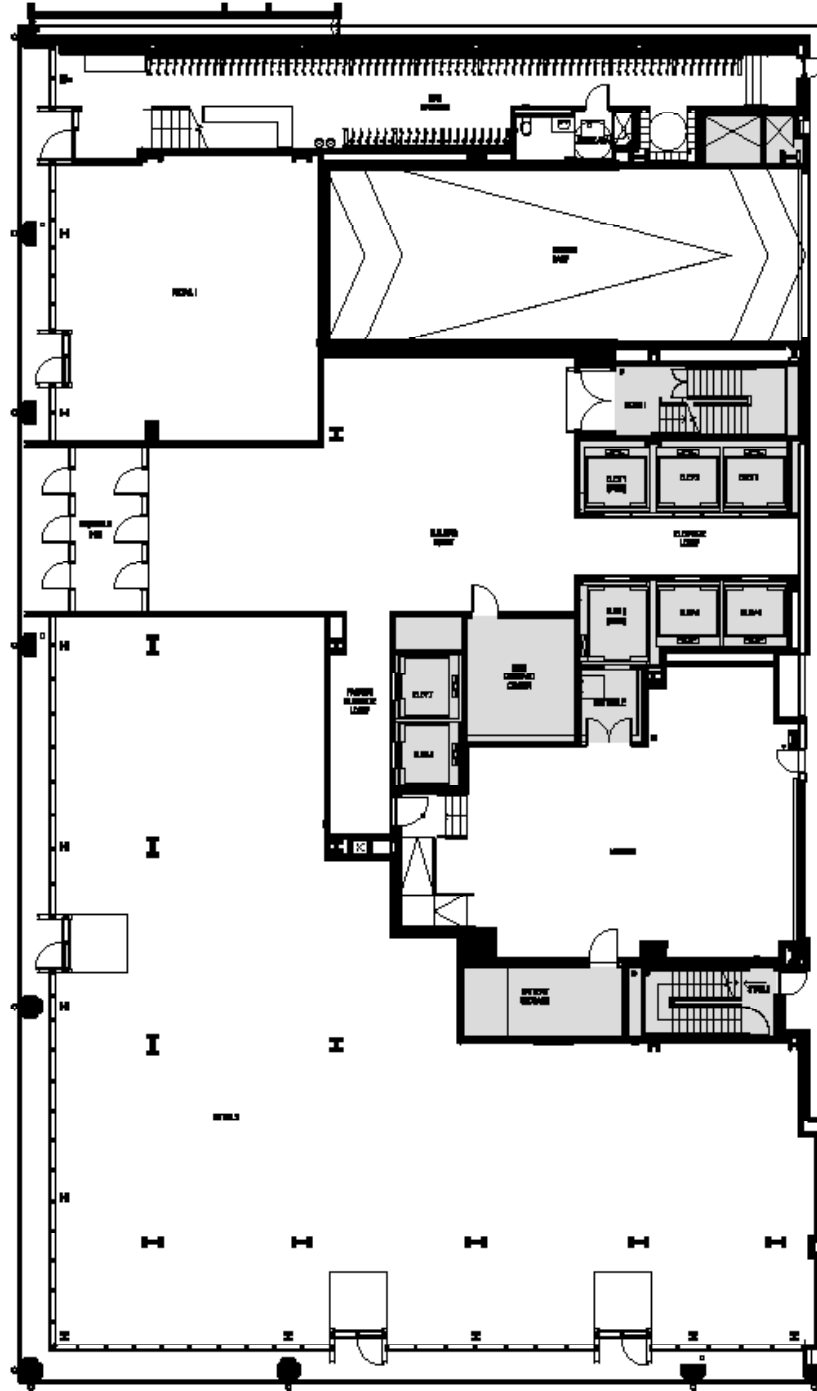

Schedule a Tour
206-467-7600

MARTIN SELIG
REAL ESTATE

FOR LEASE

400 WESTLAKE

400 Westlake Ave N
Seattle, WA 98109

1ST FLOOR - RETAIL

Rentable square feet: 8,673

Available Leased