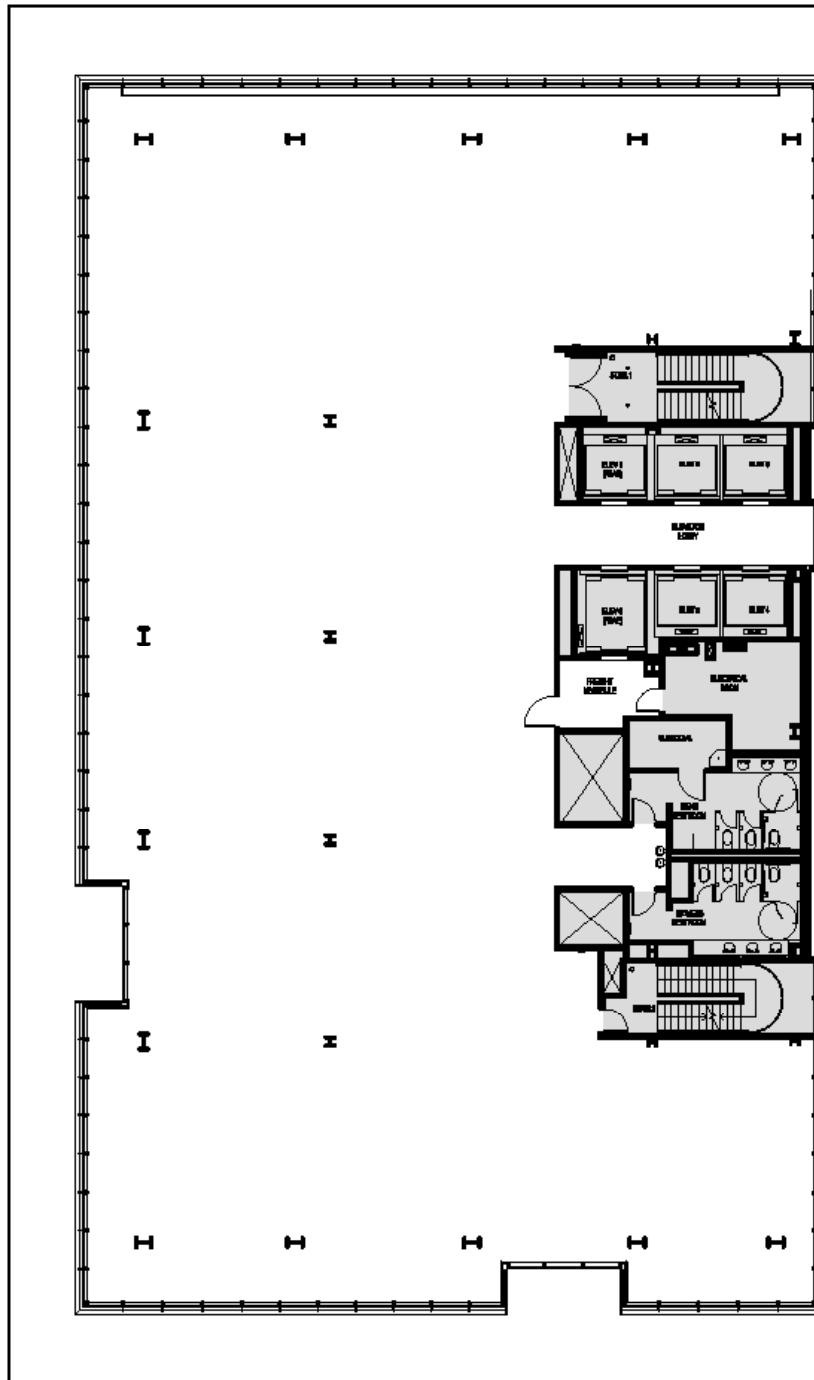

Schedule a Tour
206-467-7600

MARTIN SELIG
REAL ESTATE

FOR LEASE

400 WESTLAKE

400 Westlake Ave N
Seattle, WA 98109

10TH FLOOR

Rentable square feet: 14,927

Available Leased