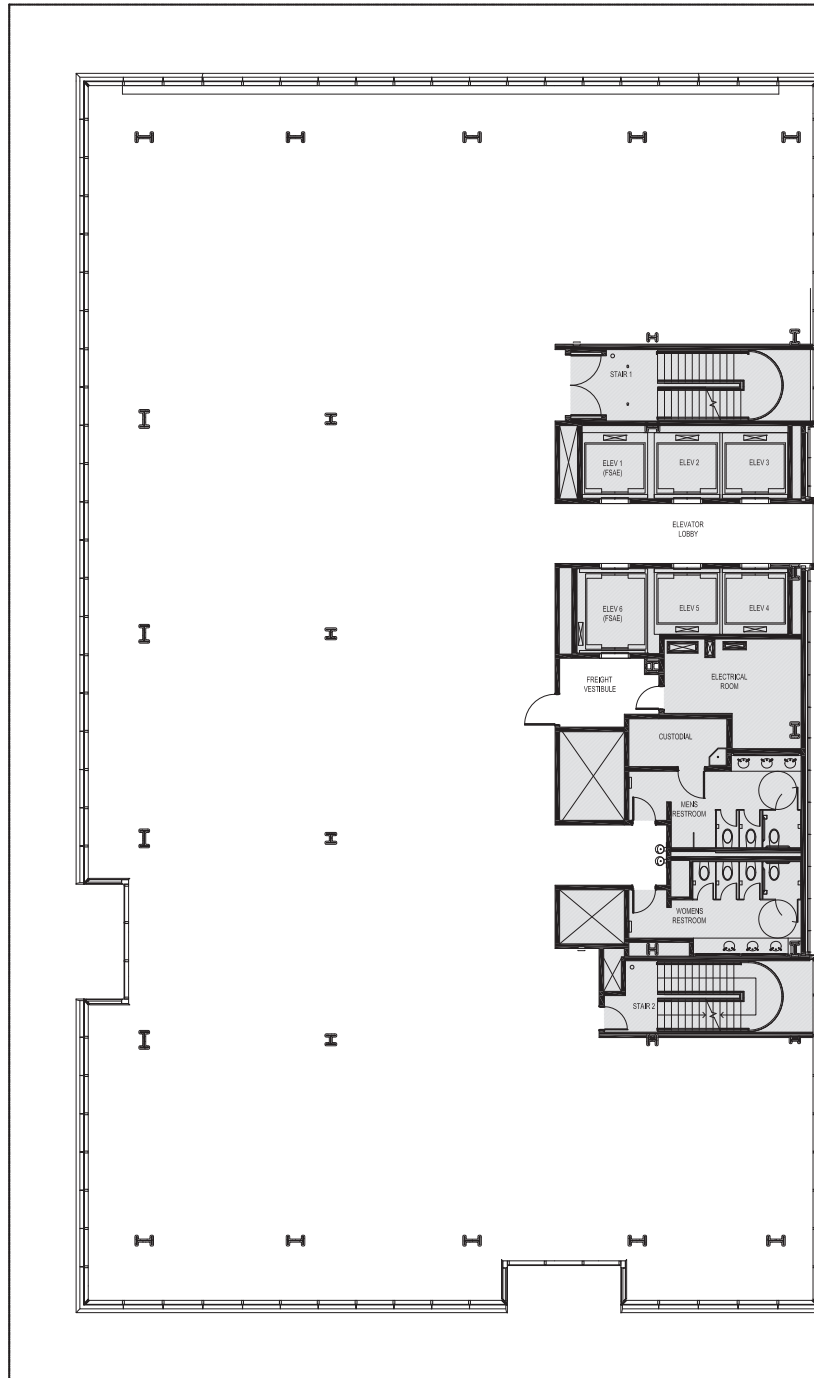

Schedule a Tour
206-467-7600

MARTIN SELIG
REAL ESTATE

FOR LEASE

400 WESTLAKE

400 Westlake Ave N
Seattle, WA 98109

10TH FLOOR

Rentable square feet: 14,933

Available Leased