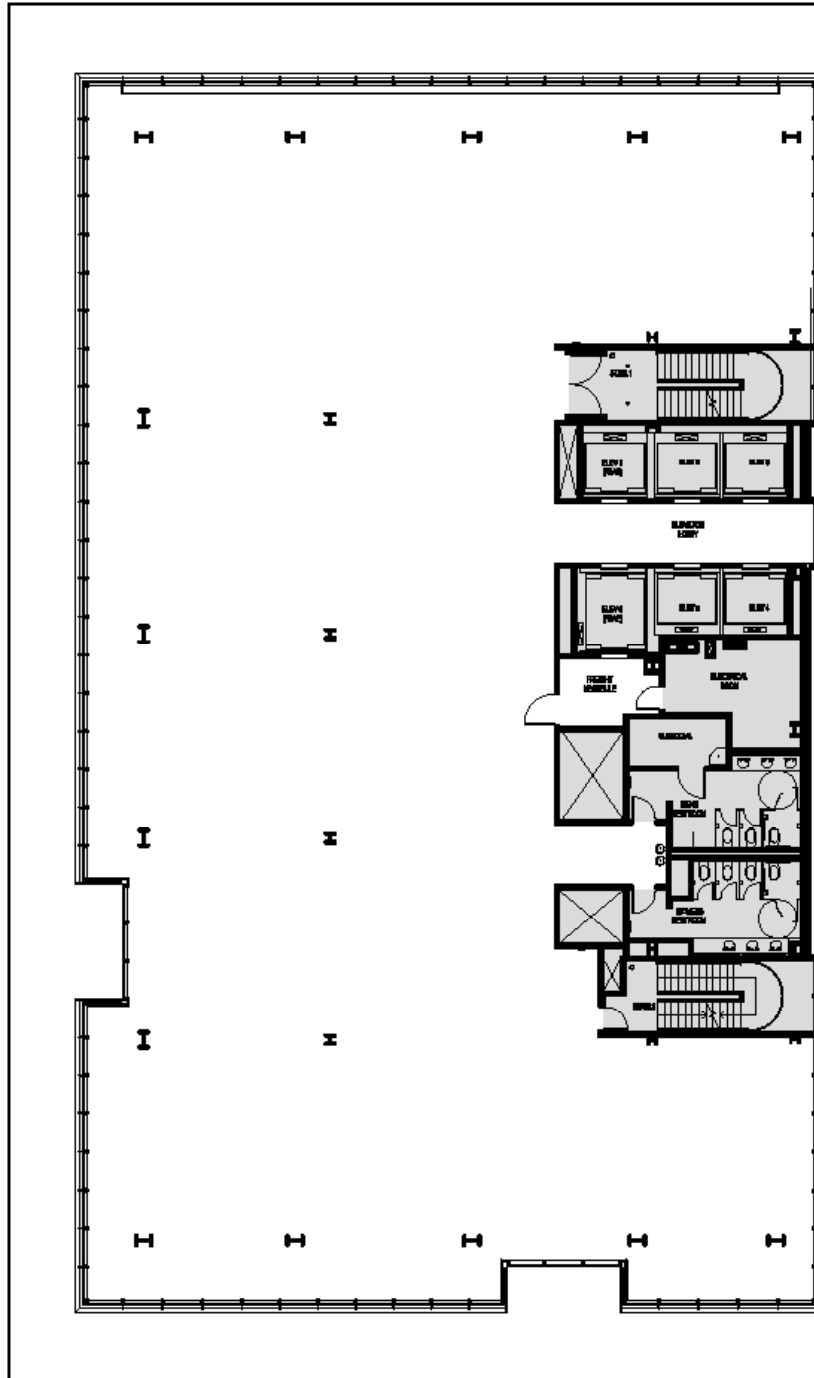

Schedule a Tour
206-467-7600

MARTIN SELIG
REAL ESTATE

FOR LEASE

400 WESTLAKE

400 Westlake Ave N
Seattle, WA 98109

11TH FLOOR

Rentable square feet: 14,927

Available Leased