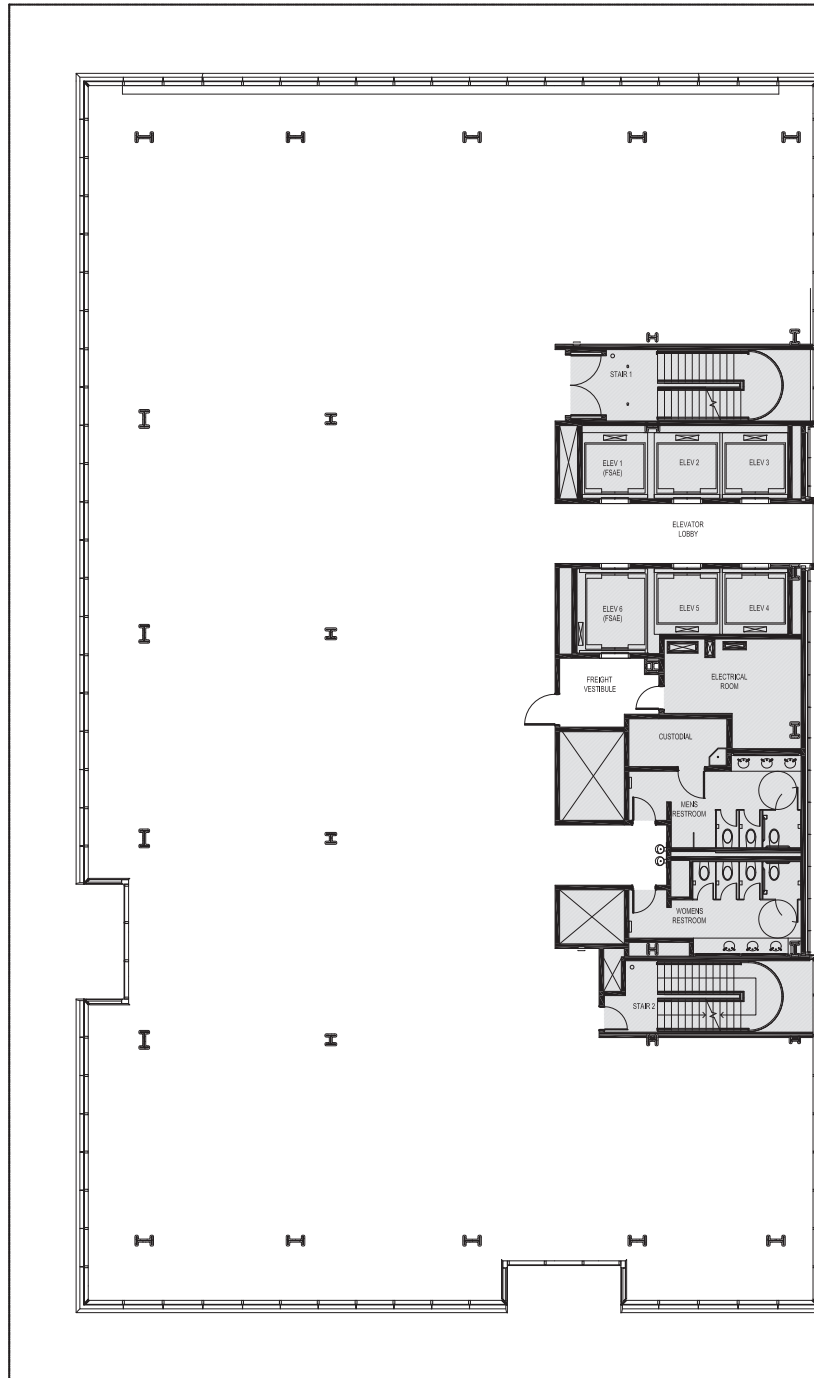

### 11TH FLOOR

Rentable square feet: 14,933

Available  Leased

CALL US TO SCHEDULE A TOUR | 206-467-7600 | [martinselig.com](http://martinselig.com)