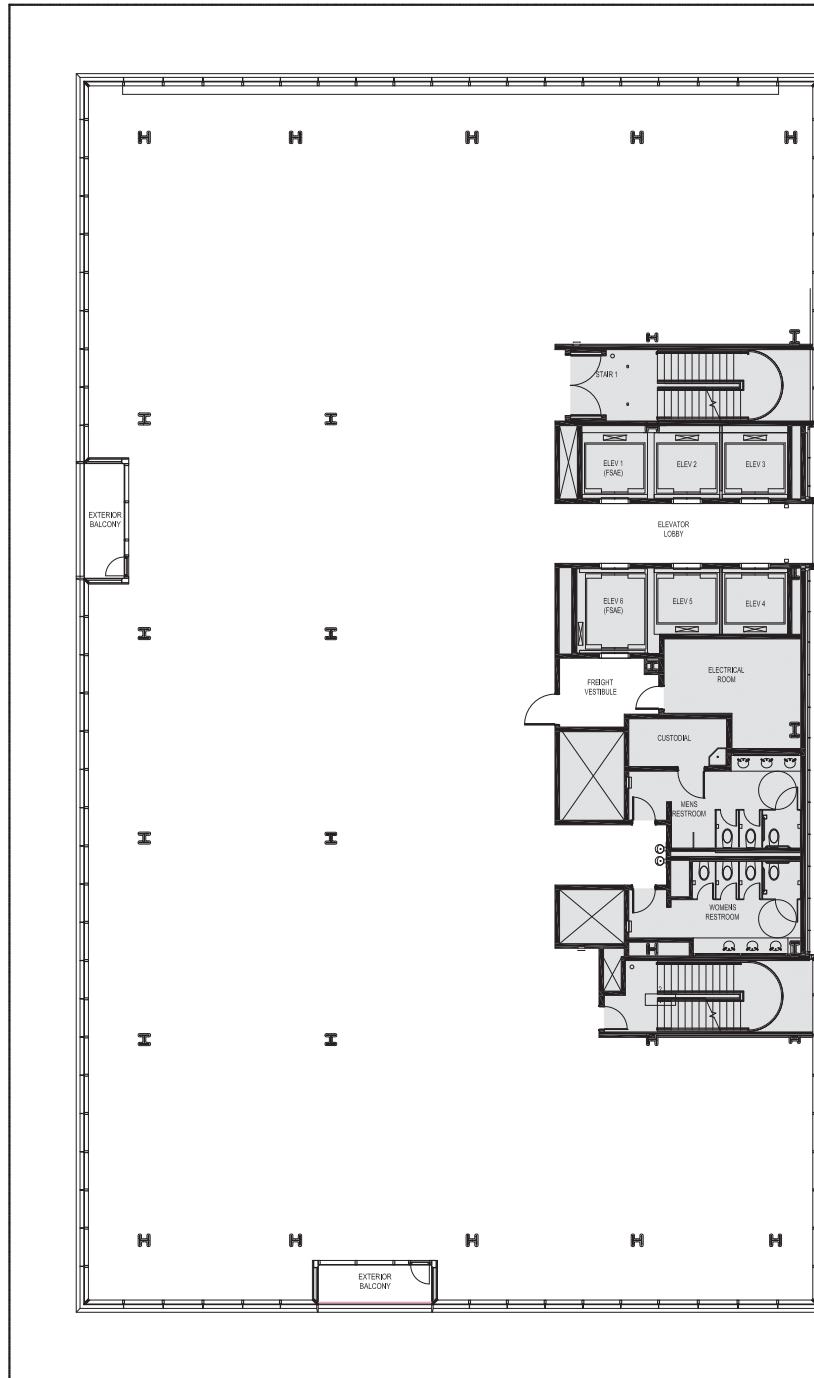

Schedule a Tour
206-467-7600

MARTIN SELIG
REAL ESTATE

FOR LEASE

400 WESTLAKE

400 Westlake Ave N
Seattle, WA 98109

12TH FLOOR

Rentable square feet: 14,933

Available Leased