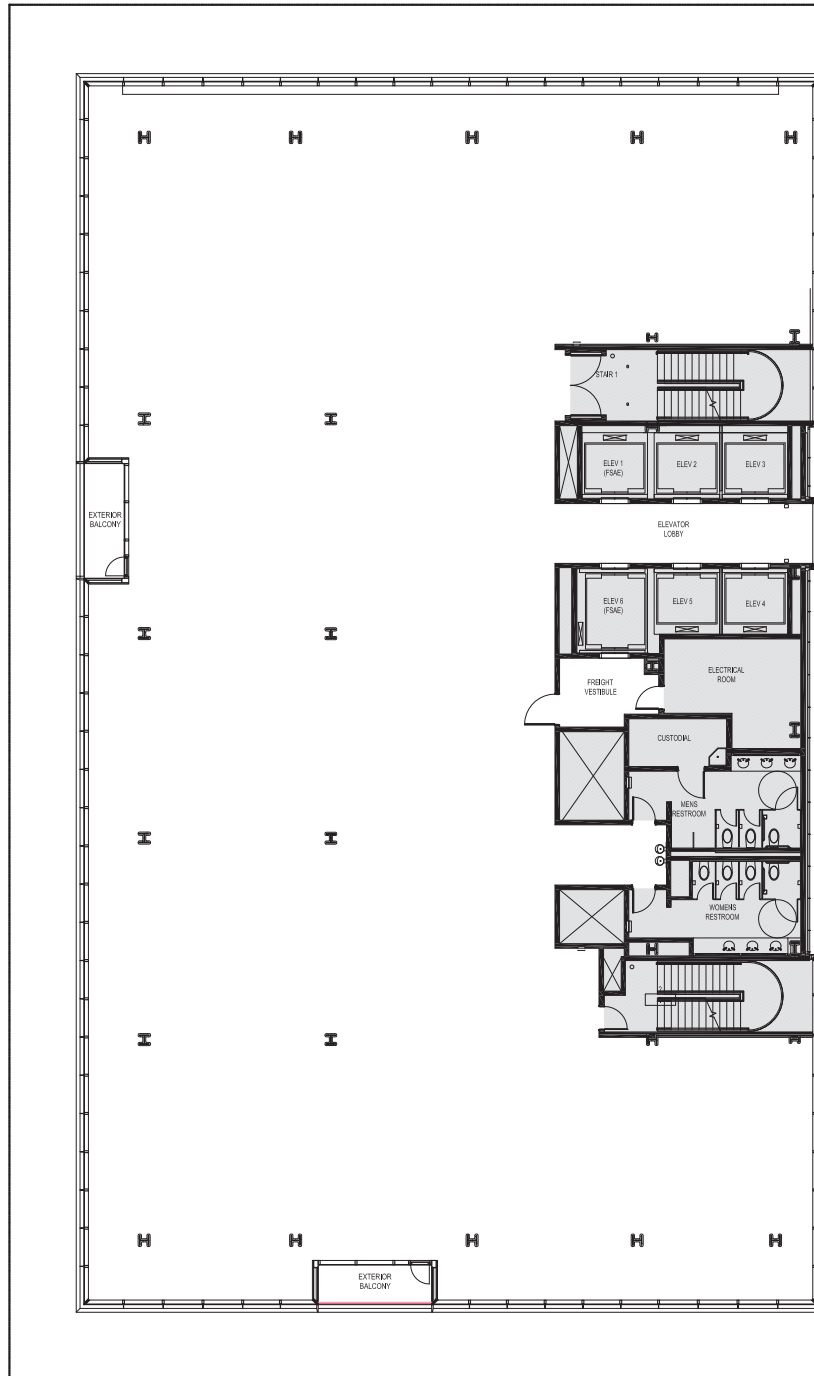

Schedule a Tour
206-467-7600

MARTIN SELIG
REAL ESTATE

FOR LEASE

400 WESTLAKE

400 Westlake Ave N
Seattle, WA 98109

12TH FLOOR

Rentable square feet: 14,933

Deck rentable square feet: 203

Available ☐ Leased ☒

CALL US TO SCHEDULE A TOUR | 206-467-7600 | martinselig.com