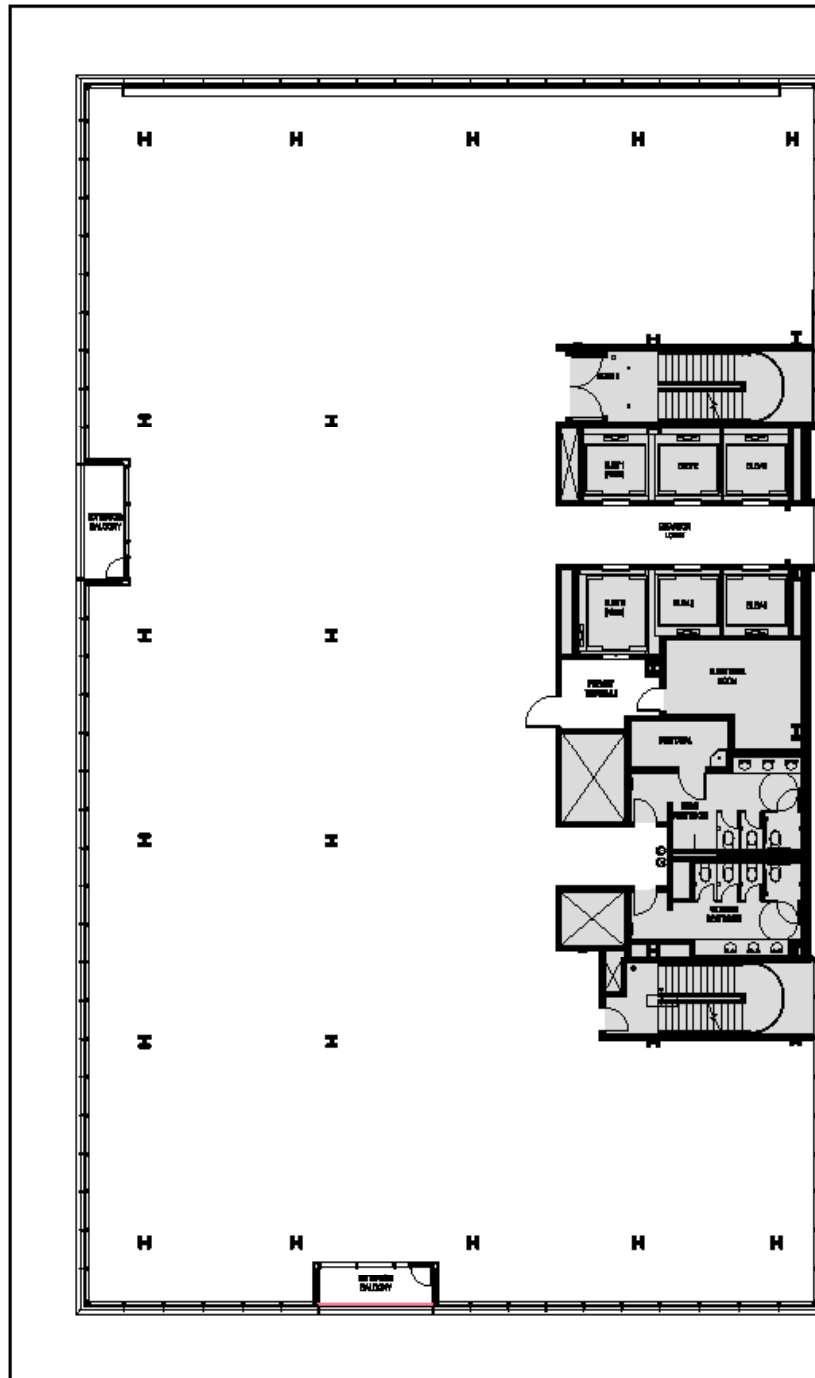

Schedule a Tour
206-467-7600

MARTIN SELIG
REAL ESTATE

FOR LEASE

400 WESTLAKE

400 Westlake Ave N
Seattle, WA 98109

12TH FLOOR

Rentable square feet: 14,911

Deck rentable square feet: 203

Available ☐ Leased ☒

CALL US TO SCHEDULE A TOUR | 206-467-7600 | martinselig.com