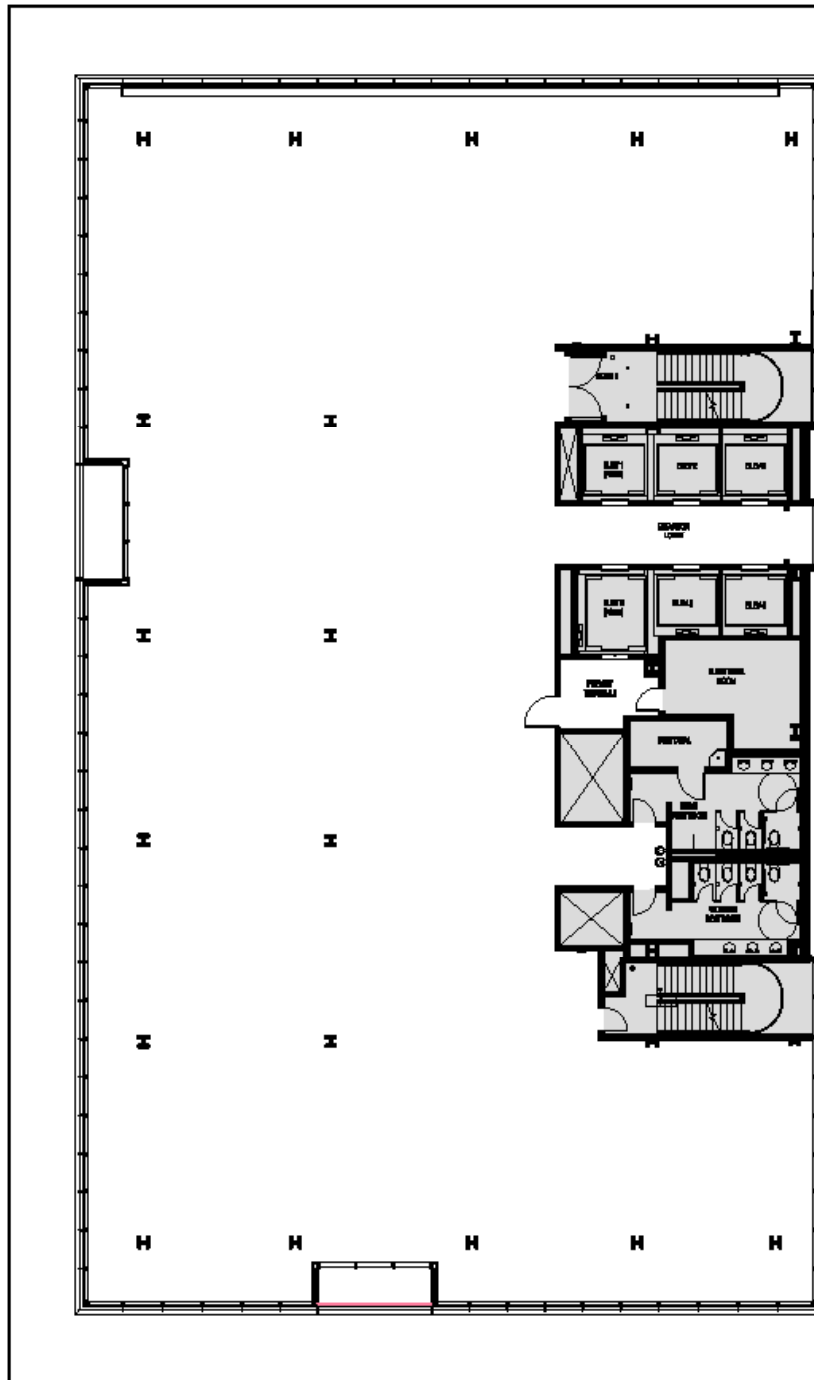

Schedule a Tour
206-467-7600

MARTIN SELIG
REAL ESTATE

FOR LEASE

400 WESTLAKE

400 Westlake Ave N
Seattle, WA 98109

13TH FLOOR

Rentable square feet: 14,927

Available Leased